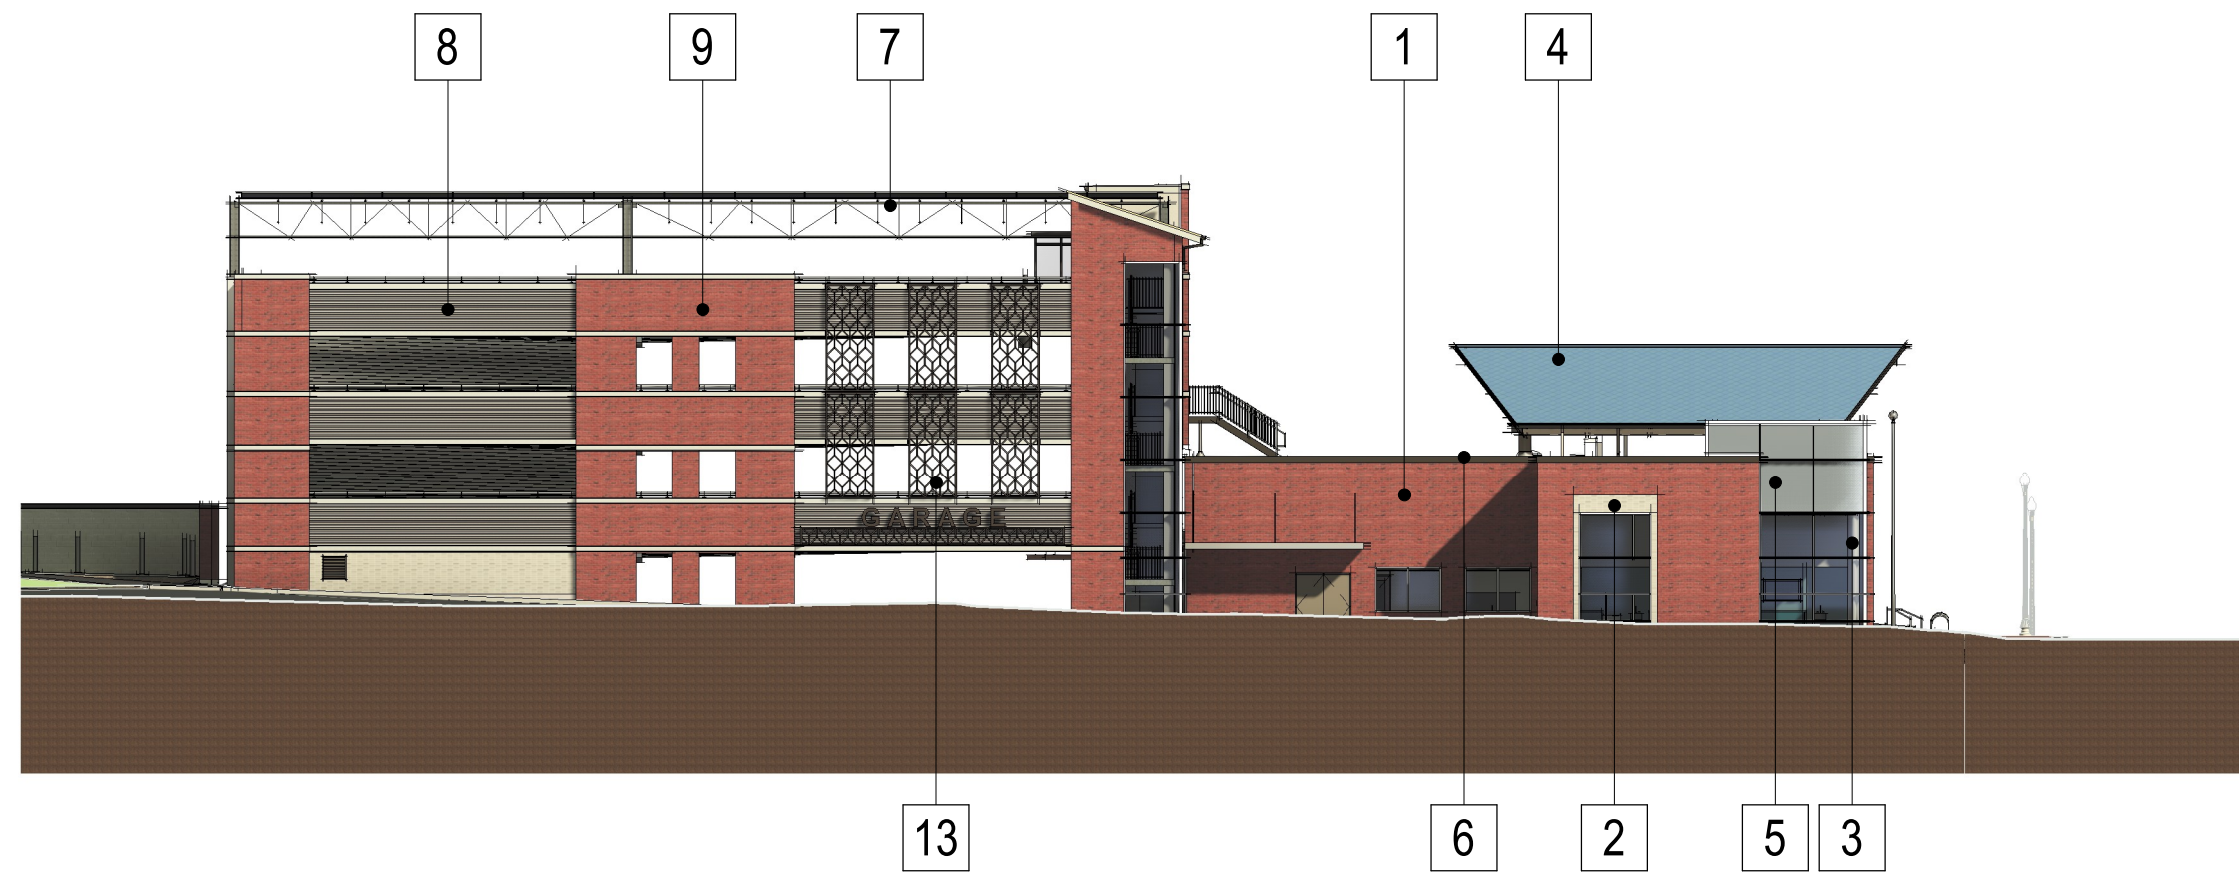

View from the intersection of Maple Avenue and Center Street

View toward the Maple Avenue entrance

View from the north on Maple Avenue

GARAGE

Aerial view

Maple Avenue Elevation

Center Street Elevation

PATRICK HENRY LIBRARY

ELEVATION MATERIALS

- 1 FACE BRICK "OLD LEXINGTON"
- 2 GRAY ACCENT BRICK WINDOW SURROUND
- 3 CLEAR ANNOXIDIZED ALUMINUM CURTAIN WALL
- 4 METAL SHINGLE ROOFING
- 5 WARM GRAY SPANDREL GLASS
- 6 PAINTED ALUMINUM COPING "MEDIUM BRONZE"
- 7 SOLAR PANEL ARRAY ON STEEL FRAME PAINTED MEDIUM BRONZE
- 8 STRIATED PRECAST CONCRETE SPANDREL PANEL
- 9 BRICK VENEER PRECAST PANEL TO MATCH BUILDING
- 10 BRICK PLANTER WALL WITH PRECAST CONCRETE COPING
- 11 BENCH WITH WOOD SLAT SEATBACK
- 12 MEDIUM BRONZE PAINTED ALUMINUM CUT OUT LETTERS
- 13 MEDIUM BRONZE PAINTED ALUMINUM GARAGE SIGNAGE AND GRILLES
- 14 PRECAST CONCRETE GARAGE WALLS
- 15 NEW 3-FOOT +/- HIGH STONE WALL TO TIE INTO THE EXISTING RETAINING WALL

SIDE ELEVATION

MAPLE AVENUE ELEVATION

PATRICK HENRY LIBRARY

ELEVATION MATERIALS

- 1 FACE BRICK "OLD LEXINGTON"
- 2 GRAY ACCENT BRICK WINDOW SURROUND
- 3 CLEAR ANNOXIDIZED ALUMINUM CURTAIN WALL
- 4 METAL SHINGLE ROOFING
- 5 WARM GRAY SPANDREL GLASS
- 6 PAINTED ALUMINUM COPING "MEDIUM BRONZE"
- 7 SOLAR PANEL ARRAY ON STEEL FRAME PAINTED MEDIUM BRONZE
- 8 STRIATED PRECAST CONCRETE SPANDREL PANEL
- 9 BRICK VENEER PRECAST PANEL TO MATCH BUILDING
- 10 BRICK PLANTER WALL WITH PRECAST CONCRETE COPING
- 11 BENCH WITH WOOD SLAT SEATBACK
- 12 MEDIUM BRONZE PAINTED ALUMINUM CUT OUT LETTERS
- 13 MEDIUM BRONZE PAINTED ALUMINUM GARAGE SIGNAGE AND GRILLES
- 14 PRECAST CONCRETE GARAGE WALLS
- 15 NEW 3-FOOT +/- HIGH STONE WALL TO TIE INTO THE EXISTING RETAINING WALL

CENTER STREET ELEVATION

REAR ELEVATION

METAL SHINGLE ROOF

CURTAIN WALL FRAMING

PAINTED METAL COPINGS AND EXPOSED FRAMING

SPANDREL GLASS

OLD LEXINGTON BRICK

ACCENT BRICK