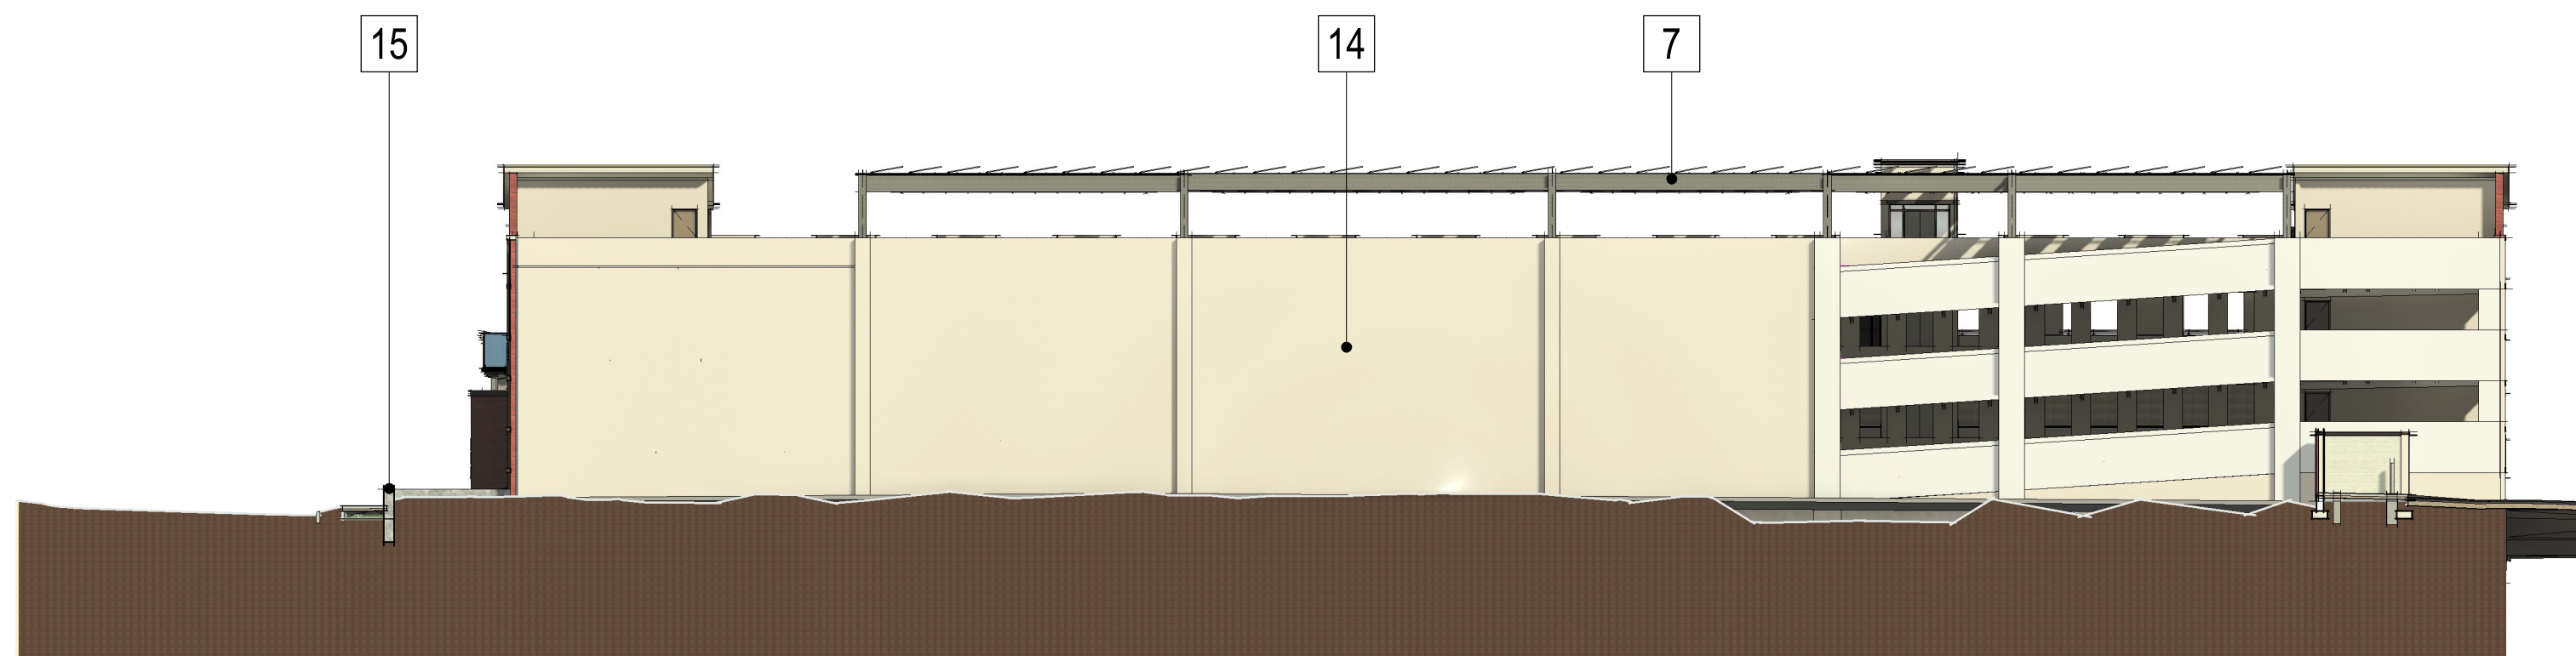

ELEVATION MATERIALS

- 1 FACE BRICK "OLD LEXINGTON"
- 2 GRAY ACCENT BRICK WINDOW SURROUND
- 3 CLEAR ANNOXIDIZED ALUMINUM CURTAIN WALL
- 4 METAL SHINGLE ROOFING
- 5 WARM GRAY SPANDREL GLASS
- 6 PAINTED ALUMINUM COPING "MEDIUM BRONZE"
- 7 SOLAR PANEL ARRAY ON STEEL FRAME PAINTED MEDIUM BRONZE
- 8 STRIATED PRECAST CONCRETE SPANDREL PANEL
- 9 BRICK VENEER PRECAST PANEL TO MATCH BUILDING
- 10 BRICK PLANTER WALL WITH PRECAST CONCRETE COPING
- 11 BENCH WITH WOOD SLAT SEATBACK
- 12 MEDIUM BRONZE PAINTED ALUMINUM CUT OUT LETTERS
- 13 MEDIUM BRONZE PAINTED ALUMINUM GARAGE SIGNAGE AND GRILLES
- 14 PRECAST CONCRETE GARAGE WALLS
- 15 NEW 3-FOOT +/- HIGH STONE WALL TO TIE INTO THE EXISTING RETAINING WALL

SIDE ELEVATION

MAPLE AVENUE ELEVATION

PATRICK HENRY LIBRARY

ELEVATION MATERIALS

- 1 FACE BRICK "OLD LEXINGTON"
- 2 GRAY ACCENT BRICK WINDOW SURROUND
- 3 CLEAR ANNOXIDIZED ALUMINUM CURTAIN WALL
- 4 METAL SHINGLE ROOFING
- 5 WARM GRAY SPANDREL GLASS
- 6 PAINTED ALUMINUM COPING "MEDIUM BRONZE"
- 7 SOLAR PANEL ARRAY ON STEEL FRAME PAINTED MEDIUM BRONZE
- 8 STRIATED PRECAST CONCRETE SPANDREL PANEL
- 9 BRICK VENEER PRECAST PANEL TO MATCH BUILDING
- 10 BRICK PLANTER WALL WITH PRECAST CONCRETE COPING
- 11 BENCH WITH WOOD SLAT SEATBACK
- 12 MEDIUM BRONZE PAINTED ALUMINUM CUT OUT LETTERS
- 13 MEDIUM BRONZE PAINTED ALUMINUM GARAGE SIGNAGE AND GRILLES
- 14 PRECAST CONCRETE GARAGE WALLS
- 15 NEW 3-FOOT +/- HIGH STONE WALL TO TIE INTO THE EXISTING RETAINING WALL

CENTER STREET ELEVATION

REAR ELEVATION

METAL SHINGLE ROOF

CURTAIN WALL FRAMING

PAINTED METAL COPINGS AND EXPOSED FRAMING

SPANDREL GLASS

OLD LEXINGTON BRICK

ACCENT BRICK