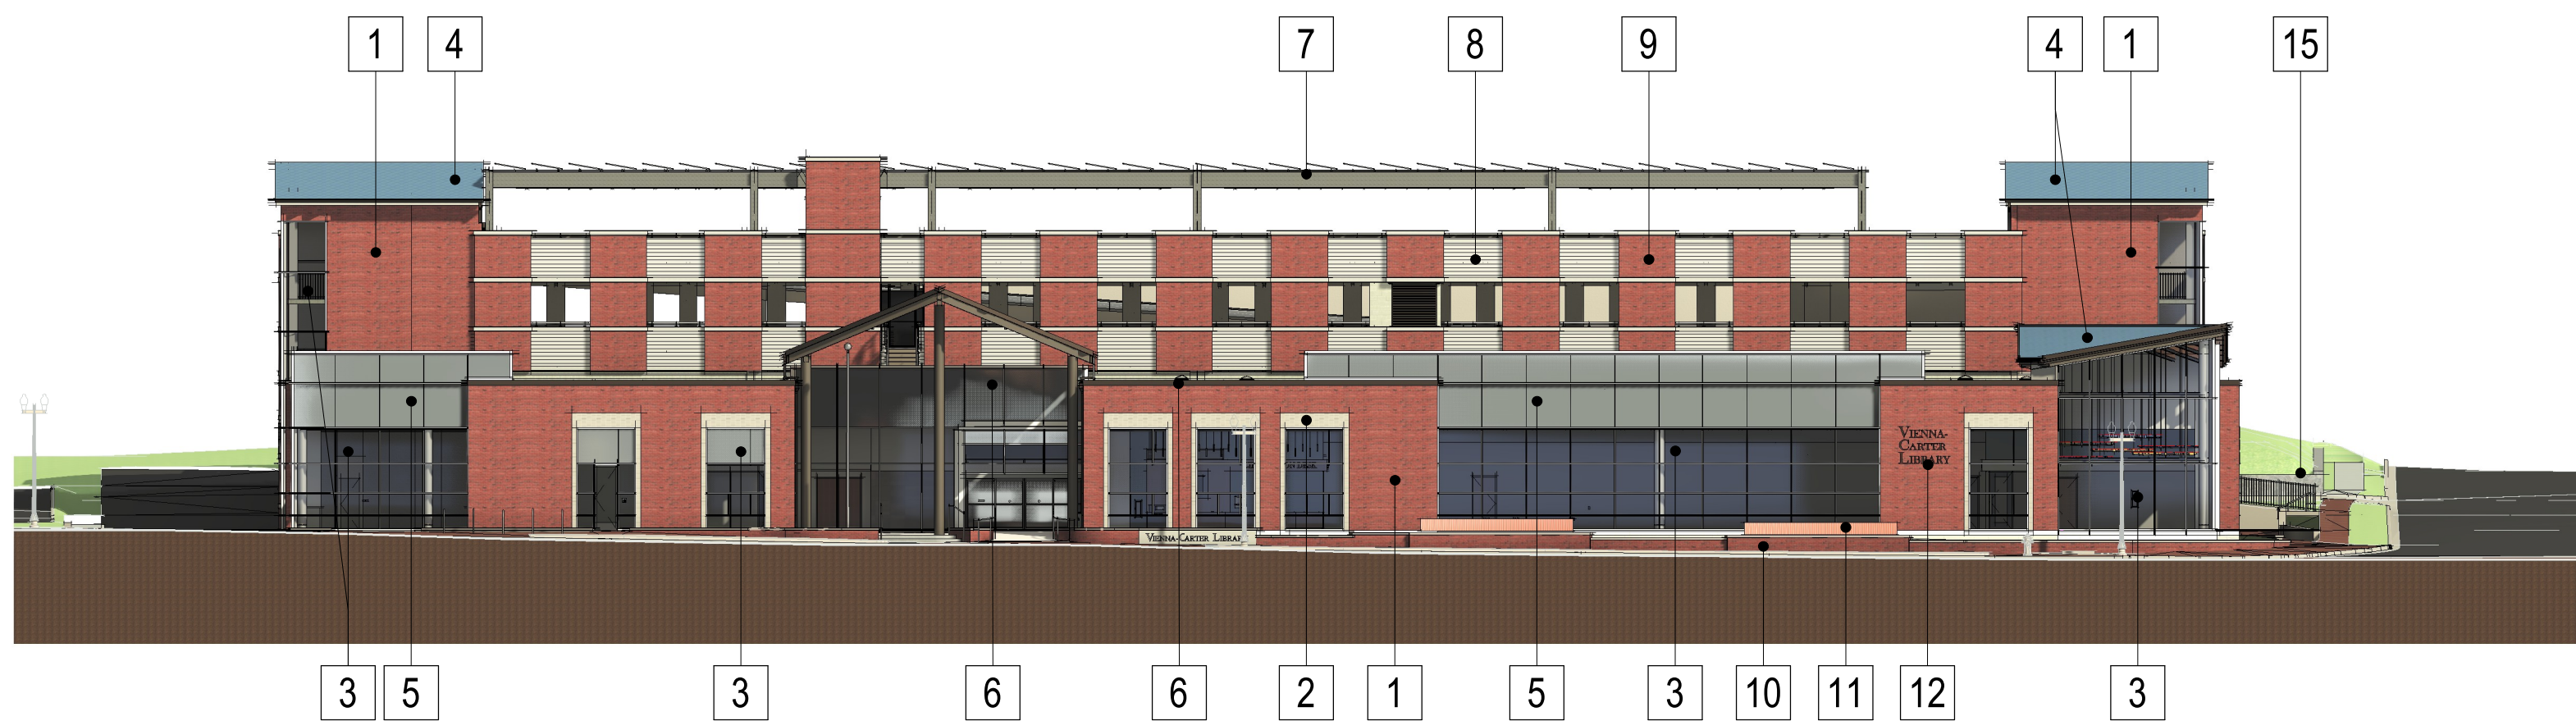

View from the intersection of Maple Avenue and Center Street

View toward the Maple Avenue entrance

View from the north on Maple Avenue

GARAGE

Aerial view

Maple Avenue Elevation

Center Street Elevation

PATRICK HENRY LIBRARY

ELEVATION MATERIALS

- 1 FACE BRICK "OLD LEXINGTON"
- 2 GRAY ACCENT BRICK WINDOW SURROUND
- 3 CLEAR ANNOXIDIZED ALUMINUM CURTAIN WALL
- 4 METAL SHINGLE ROOFING
- 5 WARM GRAY SPANDREL GLASS
- 6 PAINTED ALUMINUM COPING "MEDIUM BRONZE"
- 7 SOLAR PANEL ARRAY ON STEEL FRAME PAINTED MEDIUM BRONZE
- 8 STRIATED PRECAST CONCRETE SPANDREL PANEL
- 9 BRICK VENEER PRECAST PANEL TO MATCH BUILDING
- 10 BRICK PLANTER WALL WITH PRECAST CONCRETE COPING
- 11 BENCH WITH WOOD SLAT SEATBACK
- 12 MEDIUM BRONZE PAINTED ALUMINUM CUT OUT LETTERS
- 13 MEDIUM BRONZE PAINTED ALUMINUM GARAGE SIGNAGE AND GRILLES
- 14 PRECAST CONCRETE GARAGE WALLS
- 15 NEW 3-FOOT +/- HIGH STONE WALL TO TIE INTO THE EXISTING RETAINING WALL

SIDE ELEVATION

MAPLE AVENUE ELEVATION

PATRICK HENRY LIBRARY

ELEVATION MATERIALS

- 1 FACE BRICK "OLD LEXINGTON"
- 2 GRAY ACCENT BRICK WINDOW SURROUND
- 3 CLEAR ANNOXIDIZED ALUMINUM CURTAIN WALL
- 4 METAL SHINGLE ROOFING
- 5 WARM GRAY SPANDREL GLASS
- 6 PAINTED ALUMINUM COPING "MEDIUM BRONZE"
- 7 SOLAR PANEL ARRAY ON STEEL FRAME PAINTED MEDIUM BRONZE
- 8 STRIATED PRECAST CONCRETE SPANDREL PANEL
- 9 BRICK VENEER PRECAST PANEL TO MATCH BUILDING
- 10 BRICK PLANTER WALL WITH PRECAST CONCRETE COPING
- 11 BENCH WITH WOOD SLAT SEATBACK
- 12 MEDIUM BRONZE PAINTED ALUMINUM CUT OUT LETTERS
- 13 MEDIUM BRONZE PAINTED ALUMINUM GARAGE SIGNAGE AND GRILLES
- 14 PRECAST CONCRETE GARAGE WALLS
- 15 NEW 3-FOOT +/- HIGH STONE WALL TO TIE INTO THE EXISTING RETAINING WALL

CENTER STREET ELEVATION

REAR ELEVATION

METAL SHINGLE ROOF

CURTAIN WALL FRAMING

PAINTED METAL COPINGS AND EXPOSED FRAMING

SPANDREL GLASS

OLD LEXINGTON BRICK

ACCENT BRICK