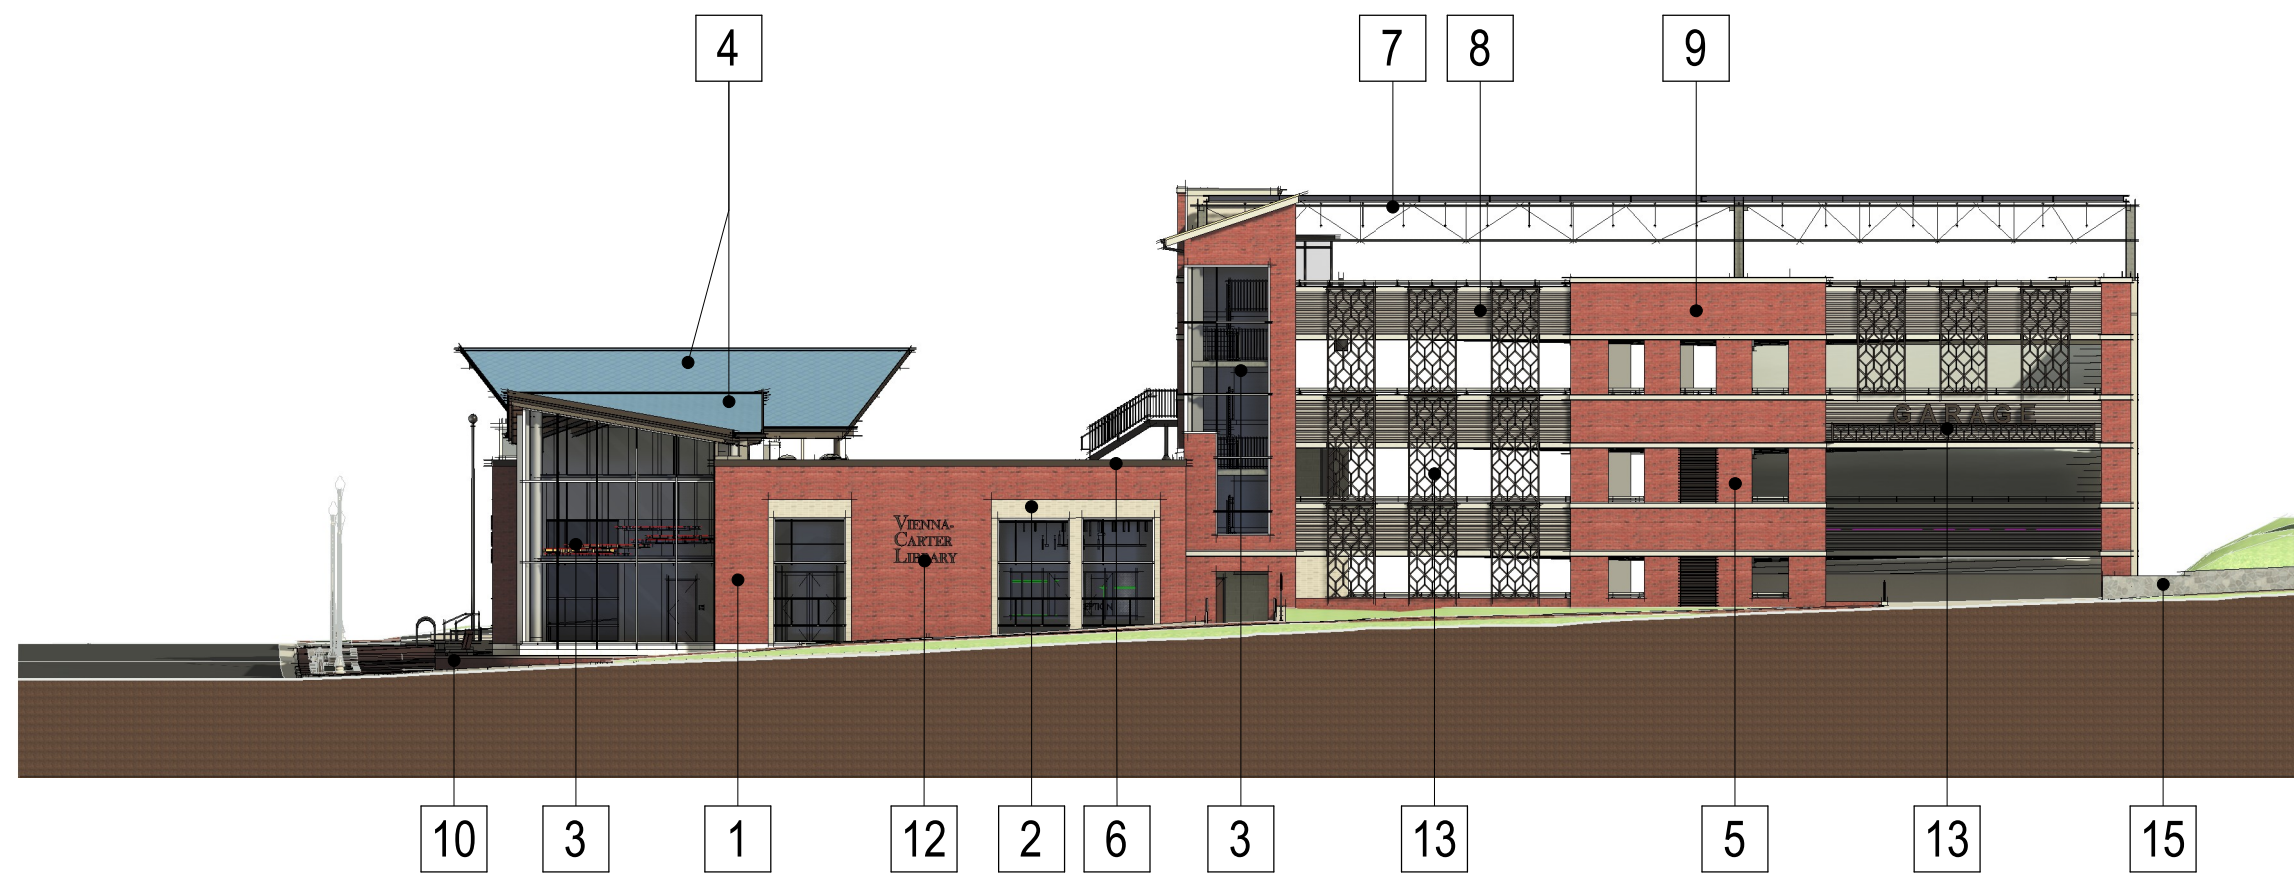

View from the intersection of Maple Avenue and Center Street

View toward the Maple Avenue entrance

View from the north on Maple Avenue

GARAGE

Aerial view

Maple Avenue Elevation

Center Street Elevation

PATRICK HENRY LIBRARY

ELEVATION MATERIALS

- 1 FACE BRICK "OLD LEXINGTON"
- 2 GRAY ACCENT BRICK WINDOW SURROUND
- 3 CLEAR ANNOXIDIZED ALUMINUM CURTAIN WALL
- 4 METAL SHINGLE ROOFING
- 5 WARM GRAY SPANDREL GLASS
- 6 PAINTED ALUMINUM COPING "MEDIUM BRONZE"
- 7 SOLAR PANEL ARRAY ON STEEL FRAME PAINTED MEDIUM BRONZE
- 8 STRIATED PRECAST CONCRETE SPANDREL PANEL
- 9 BRICK VENEER PRECAST PANEL TO MATCH BUILDING
- 10 BRICK PLANTER WALL WITH PRECAST CONCRETE COPING
- 11 BENCH WITH WOOD SLAT SEATBACK
- 12 MEDIUM BRONZE PAINTED ALUMINUM CUT OUT LETTERS
- 13 MEDIUM BRONZE PAINTED ALUMINUM GARAGE SIGNAGE AND GRILLES
- 14 PRECAST CONCRETE GARAGE WALLS
- 15 NEW 3-FOOT +/- HIGH STONE WALL TO TIE INTO THE EXISTING RETAINING WALL

SIDE ELEVATION

MAPLE AVENUE ELEVATION

PATRICK HENRY LIBRARY

ELEVATION MATERIALS

- 1 FACE BRICK "OLD LEXINGTON"
- 2 GRAY ACCENT BRICK WINDOW SURROUND
- 3 CLEAR ANNOXIDIZED ALUMINUM CURTAIN WALL
- 4 METAL SHINGLE ROOFING
- 5 WARM GRAY SPANDREL GLASS
- 6 PAINTED ALUMINUM COPING "MEDIUM BRONZE"
- 7 SOLAR PANEL ARRAY ON STEEL FRAME PAINTED MEDIUM BRONZE
- 8 STRIATED PRECAST CONCRETE SPANDREL PANEL
- 9 BRICK VENEER PRECAST PANEL TO MATCH BUILDING
- 10 BRICK PLANTER WALL WITH PRECAST CONCRETE COPING
- 11 BENCH WITH WOOD SLAT SEATBACK
- 12 MEDIUM BRONZE PAINTED ALUMINUM CUT OUT LETTERS
- 13 MEDIUM BRONZE PAINTED ALUMINUM GARAGE SIGNAGE AND GRILLES
- 14 PRECAST CONCRETE GARAGE WALLS
- 15 NEW 3-FOOT +/- HIGH STONE WALL TO TIE INTO THE EXISTING RETAINING WALL

CENTER STREET ELEVATION

REAR ELEVATION

METAL SHINGLE ROOF

CURTAIN WALL FRAMING

PAINTED METAL COPINGS AND EXPOSED FRAMING

SPANDREL GLASS

OLD LEXINGTON BRICK

ACCENT BRICK