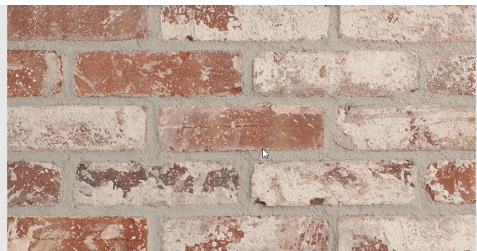

Home & Barn & Pavilion New Construction Exterior Colors & Material List

Roofing

- Architectural Shingle – IKO Cambridge
 - o Color – Dual Grey

- o [Product Brochure / Specification Data](#)

- Standing Seam Metal – Pac-Clad – “Musket Gray Steel”

- Texture – Tight Board & Batten where shown on plans

- Texture – Hardie Plank [Cedar Mill](#)

Select Cedarmill®

- [Product Brochure / Specification Data](#)

Brick

- Glen-Gery “Olde City” with German Smear Look

Olde City

®

- [Product Information](#)
- Samples of General Look

CLOUD IX HOMES

BUILDING DREAMS, ONE HOME AT A TIME

Exterior Trim

- Low maintenance PVC painted Snow Owl White to match siding.

Windows

- “White” Anderson 200 Low-E, Wood Core, Double Hung w/ GBG Grill Pattern

- [Product Data / Specifications](#)

Exterior Doors

- Front Door – Like design below

CLOUD IX HOMES

BUILDING DREAMS, ONE HOME AT A TIME