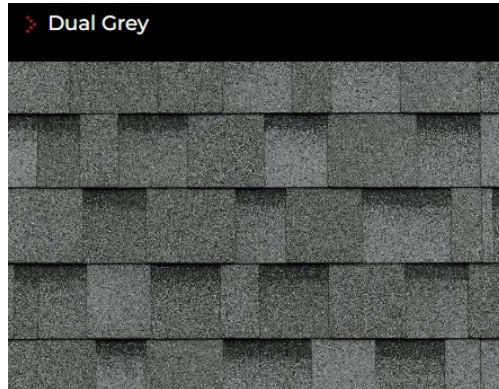

Home & Barn & Pavilion New Construction Exterior Colors & Material List

Roofing

- Architectural Shingle – IKO Cambridge
 - o Color – Dual Grey

- o [Product Brochure / Specification Data](#)

- Standing Seam Metal – Pac-Clad – “Musket Gray Steel”

- o Zinc 
- o [Product Brochure / Specification Data](#)

Siding

- Color – James Hardie Dream Collection – “Snow Owl”
- Texture – Lap Siding where shown on plans

-

CLOUD IX HOMES

BUILDING DREAMS, ONE HOME AT A TIME