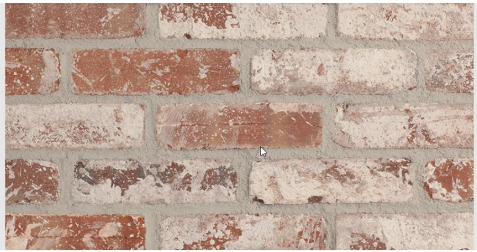

Home & Barn & Pavilion New Construction Exterior Colors & Material List

Roofing

- Architectural Shingle – IKO Cambridge
 - o Color – Dual Grey

- o [Product Brochure / Specification Data](#)

- Standing Seam Metal – Pac-Clad – “Musket Gray Steel”

Twisted L Handle (dummy) w/
Escutcheon Plates X 1

Step Plate:

Standard Step Plate Included X 1

Hinge:

No Hinge X 1

CLOUD IX HOMES

BUILDING DREAMS, ONE HOME AT A TIME

Patio / Pool Decking

[Travertine Pavers](#)

[Ponderosa Gold Stacked Fieldstone](#) for Landscape Walls

- Glen-Gery “Olde City” with German Smear Look for landscape walls.

Olde City

CLOUD IX HOMES

BUILDING DREAMS, ONE HOME AT A TIME