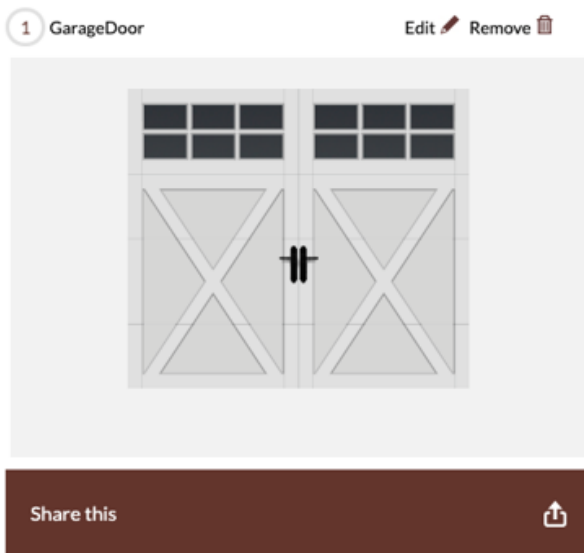

- “White” Anderson 200 Low-E, Wood Core, Double Hung w/ GBG Grill Pattern

- [Product Data / Specifications](#)

Exterior Doors

- Front Door – Like design below

CLOUD IX HOMES

BUILDING DREAMS, ONE HOME AT A TIME

CLOUD IX HOMES

BUILDING DREAMS, ONE HOME AT A TIME

- Finish here:

CLOUD IX HOMES

BUILDING DREAMS, ONE HOME AT A TIME

Exterior Slider Doors are Anderson

Garage Doors

- Clopay Coachman Series – [Product Specifications](#)
- Similar to as shown here with Colonial Lift Handle and Colonial Straps