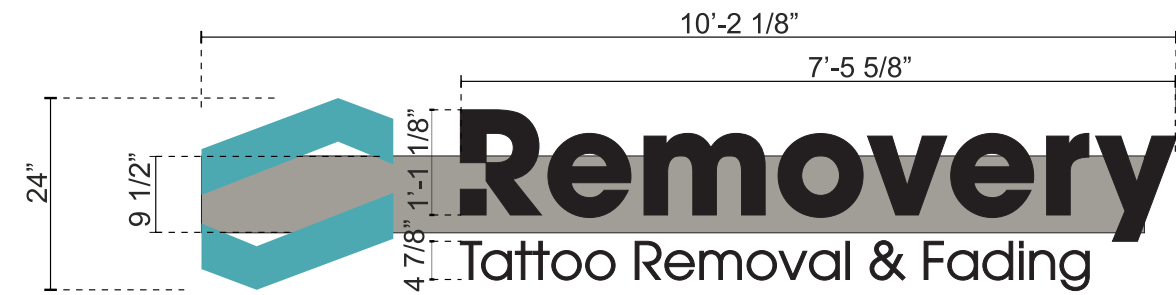

SIGN A
QTY (1)

EXTERIOR BLACK DAY/WHITE NIGHT FACE ILLUMINATED CHANNEL LETTERS
Scale: NOT TO SCALE

EXISTING

PROPOSED

SIGN A
QTY (1)

EXTERIOR BLACK DAY/WHITE NIGHT FACE ILLUMINATED CHANNEL LETTERS ON RACEWAY

20.35 Sq. Ft.

Scale: 1/2" = 1'-0"

NIGHT VIEW

| Color Key | | |
|---|---|---|
|  |  |  |
| PANTONE 7709 C SATIN FINISH | 100% BLACK SATIN FINISH | RACEWAY PTM WALL SATIN FINISH |

SECTION DETAIL
SCALE: NTS

- A** 5" deep (.063) reverse aluminum returns Painted Black
- B** White Acrylic Faces with diffuser to reflect 7709c on Logo
- C** .080 aluminum backs with white inside
- D** Removery faces w/ 3M 3635-222 black/day white night vinyl
- E** 7100K white LEDs
- F** #10 x 1.5" wood screws to existing blocking
- G** Disconnect switch
- H** 120V Primary power junction box by others prior to installation
- I** 1/2" thick acrylic FCO letters painted black on all surfaces
- J** 1/4" drain holes for outdoor applications