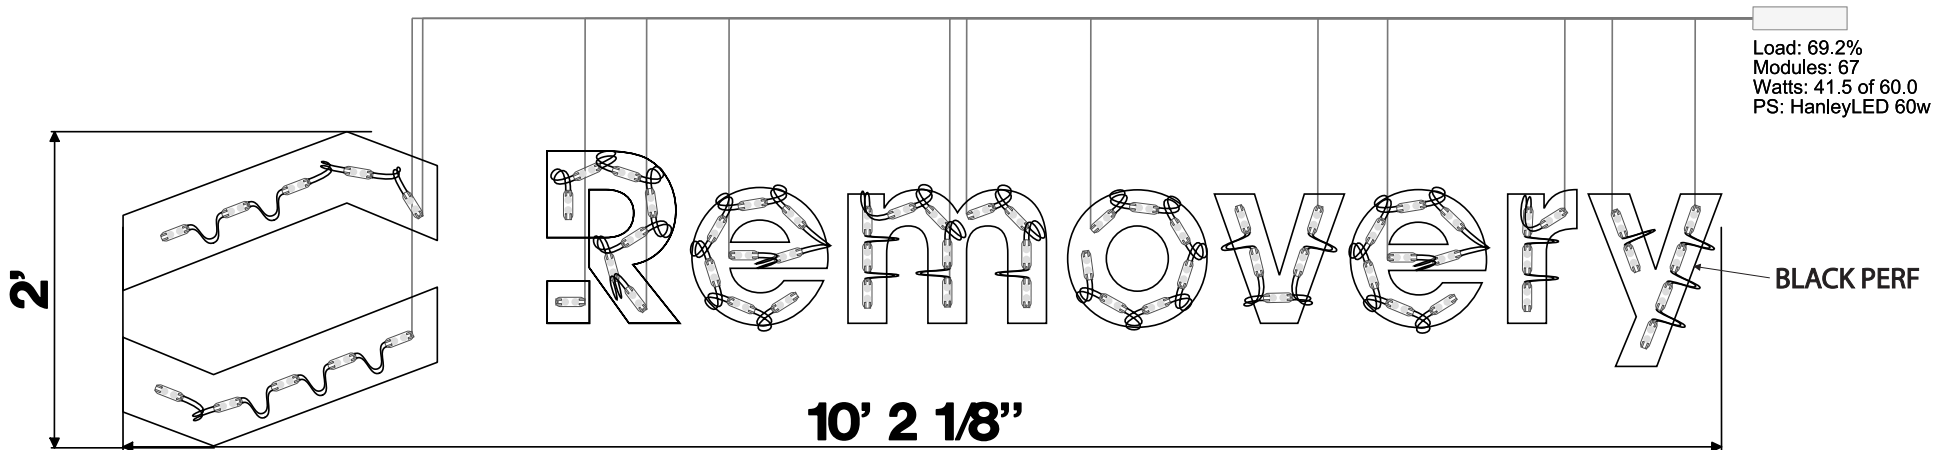

20.35 Sq. Ft.

Scale: 1/2" = 1'-0"

NIGHT VIEW

| Color Key | | |
|---|---|---|
|  |  |  |
| PANTONE 7709 C SATIN FINISH | 100% BLACK SATIN FINISH | RACEWAY PTM WALL SATIN FINISH |

SECTION DETAIL
SCALE: NTS

- A** 5" deep (.063) reverse aluminum returns Painted Black
- B** White Acrylic Faces with diffuser to reflect 7709c on Logo
- C** .080 aluminum backs with white inside
- D** Removery faces w/ 3M 3635-222 black/day white night vinyl
- E** 7100K white LEDs
- F** #10 x 1.5" wood screws to existing blocking
- G** Disconnect switch
- H** 120V Primary power junction box by others prior to installation
- I** 1/2" thick acrylic FCO letters painted black on all surfaces
- J** 1/4" drain holes for outdoor applications

| LOGO | R | E | M | O | V | E | R | Y |
|-------------------------|-------------------------|--------------------------|--------------------------|--------------------------|--------------------------|--------------------------|--------------------------|--------------------------|
| 10 mods | 8 mods | 8 mods | 11 mods | 7 mods | 5 mods | 8 mods | 4 mods | 6 mods |
| 6.2 w | 5.0 w | 5.0 w | 6.8 w | 4.3 w | 3.1 w | 5.0 w | 2.5 w | 3.7 w |
| 5.4 mod/ft ² | 6.6 mod/ft ² | 16.2 mod/ft ² | 15.5 mod/ft ² | 14.4 mod/ft ² | 14.1 mod/ft ² | 16.2 mod/ft ² | 16.0 mod/ft ² | 13.9 mod/ft ² |
| 1.865 sq ft | 1.211 sq ft | 0.492 sq ft | 0.711 sq ft | 0.486 sq ft | 0.355 sq ft | 0.492 sq ft | 0.249 sq ft | 0.431 sq ft |
| 10.488 perim ft | 11.779 perim ft | 4.853 perim ft | 6.571 perim ft | 4.054 perim ft | 3.572 perim ft | 4.853 perim ft | 2.626 perim ft | 4.148 perim ft |