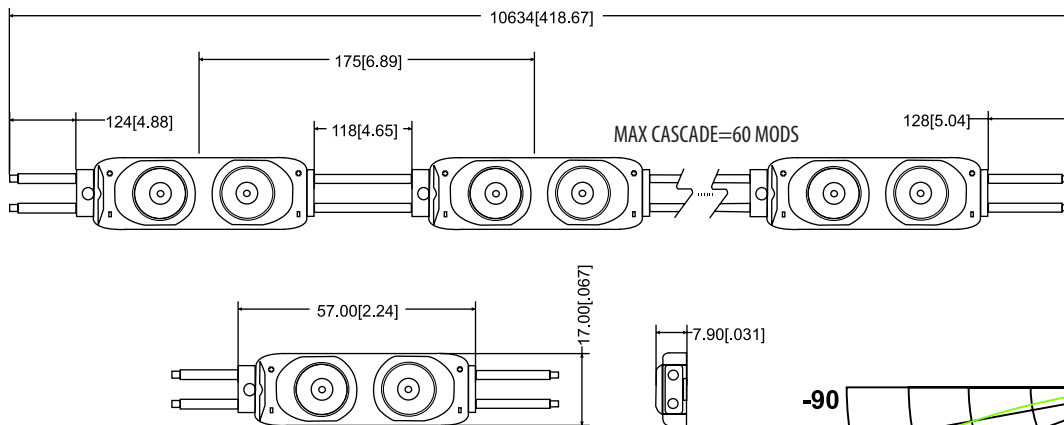

Profile Drawings

Unit: mm[inch]