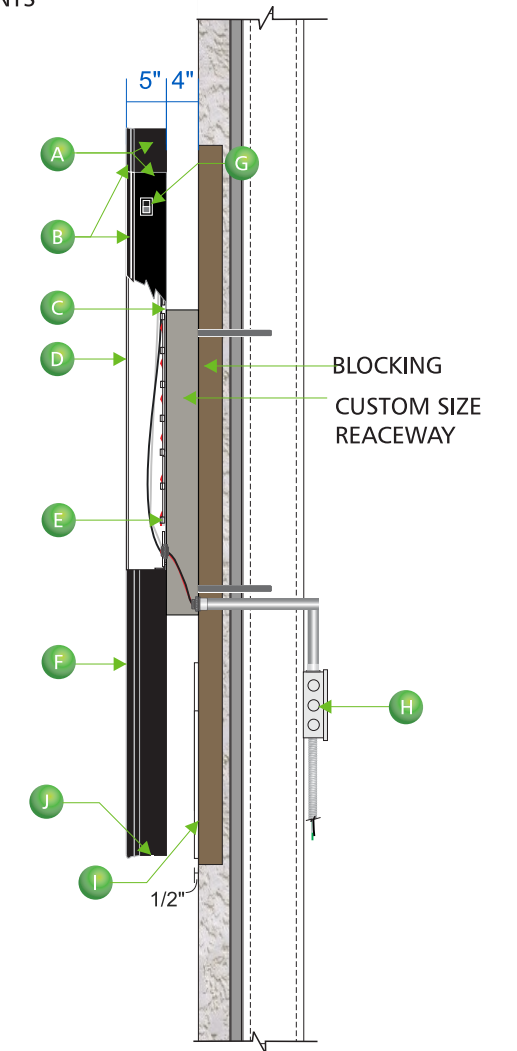

SIGN A
QTY (1)

EXTERIOR BLACK DAY/WHITE NIGHT FACE ILLUMINATED CHANNEL LETTERS
Scale: NOT TO SCALE

EXISTING

PROPOSED

SIGN A
QTY (1)

EXTERIOR BLACK DAY/WHITE NIGHT FACE ILLUMINATED CHANNEL LETTERS ON RACEWAY

20.35 Sq. Ft.

Scale: 1/2" = 1'-0"

NIGHT VIEW

| Color Key | | |
|---|---|---|
|  |  |  |
| PANTONE 7709 C SATIN FINISH | 100% BLACK SATIN FINISH | RACEWAY PTM WALL SATIN FINISH |

SECTION DETAIL
SCALE: NTS

- A** 5" deep (.063) reverse aluminum returns Painted Black
- B** White Acrylic Faces with diffuser to reflect 7709c on Logo
- C** .080 aluminum backs with white inside
- D** Removery faces w/ 3M 3635-222 black/day white night vinyl
- E** 7100K white LEDs
- F** #10 x 1.5" wood screws to existing blocking
- G** Disconnect switch
- H** 120V Primary power junction box by others prior to installation
- I** 1/2" thick acrylic FCO letters painted black on all surfaces
- J** 1/4" drain holes for outdoor applications

| LOGO | R | E | M | O | V | E | R | Y |
|-------------------------|-------------------------|--------------------------|--------------------------|--------------------------|--------------------------|--------------------------|--------------------------|--------------------------|
| 10 mods | 8 mods | 8 mods | 11 mods | 7 mods | 5 mods | 8 mods | 4 mods | 6 mods |
| 6.2 w | 5.0 w | 5.0 w | 6.8 w | 4.3 w | 3.1 w | 5.0 w | 2.5 w | 3.7 w |
| 5.4 mod/ft ² | 6.6 mod/ft ² | 16.2 mod/ft ² | 15.5 mod/ft ² | 14.4 mod/ft ² | 14.1 mod/ft ² | 16.2 mod/ft ² | 16.0 mod/ft ² | 13.9 mod/ft ² |
| 1.865 sq ft | 1.211 sq ft | 0.492 sq ft | 0.711 sq ft | 0.486 sq ft | 0.355 sq ft | 0.492 sq ft | 0.249 sq ft | 0.431 sq ft |
| 10.488 perim ft | 11.779 perim ft | 4.853 perim ft | 6.571 perim ft | 4.054 perim ft | 3.572 perim ft | 4.853 perim ft | 2.626 perim ft | 4.148 perim ft |