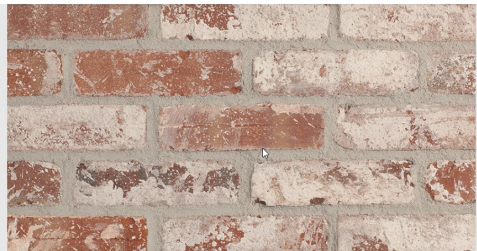

Brick

- Glen-Gery “Olde City” with German Smear Look

Olde City

®

- [Product Information](#)
- Samples of General Look