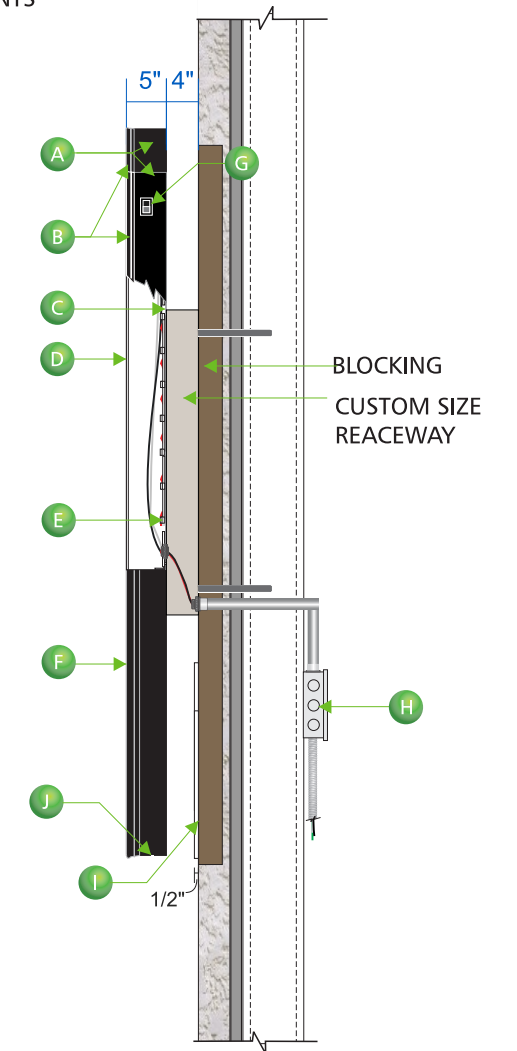

SIGN A  
QTY (1)

EXTERIOR BLACK DAY/WHITE NIGHT FACE ILLUMINATED CHANNEL LETTERS  
Scale: NOT TO SCALE

EXISTING

PROPOSED

**SIGN A**  
**QTY (1)**

EXTERIOR BLACK DAY/WHITE NIGHT FACE ILLUMINATED CHANNEL LETTERS ON RACEWAY

20.35 Sq. Ft.

Scale: 1/2" = 1'-0"

NIGHT VIEW

Color Key		
		
PANTONE 7709 C SATIN FINISH	100% BLACK SATIN FINISH	SW 7634 PEDIMENT

SECTION DETAIL  
SCALE: NTS

- A** 5" deep .040" Pre-finish Black Returns with white interior for light reflection
- B** 1" continuous jewelite black trim cap
- C** 3mm White ACM Backs
- D** Removery faces w/ 3M 3635-222 black/day white night vinyl
- E** 7100K white LEDs
- F** #10 x 1.5" wood screws to existing blocking
- G** Disconnect switch
- H** LED power supply enclosure box
- I** 120V Primary power junction box by others prior to installation
- J** 1/2" thick acrylic FCO letters painted black on all surfaces
- K** 1/4" drain holes for outdoor applications