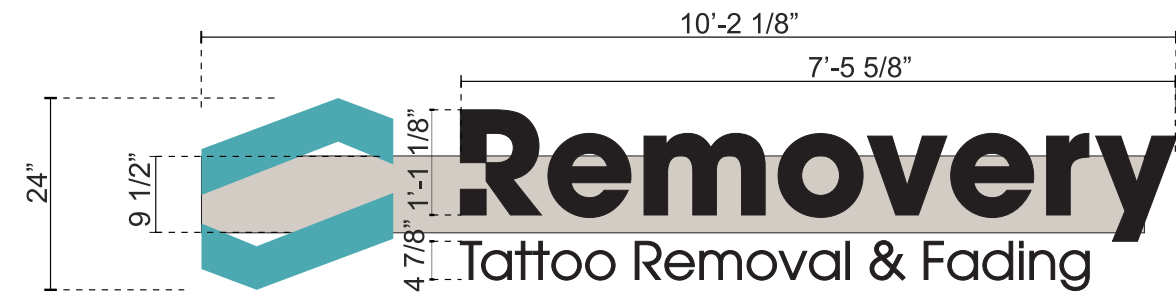

SIGN A
QTY (1)

EXTERIOR BLACK DAY/WHITE NIGHT FACE ILLUMINATED CHANNEL LETTERS ON RACEWAY

20.35 Sq. Ft.

Scale: 1/2" = 1'-0"

NIGHT VIEW

Color Key		
PANTONE 7709 C SATIN FINISH	100% BLACK SATIN FINISH	SW 7634 PEDIMENT

SECTION DETAIL
SCALE: NTS