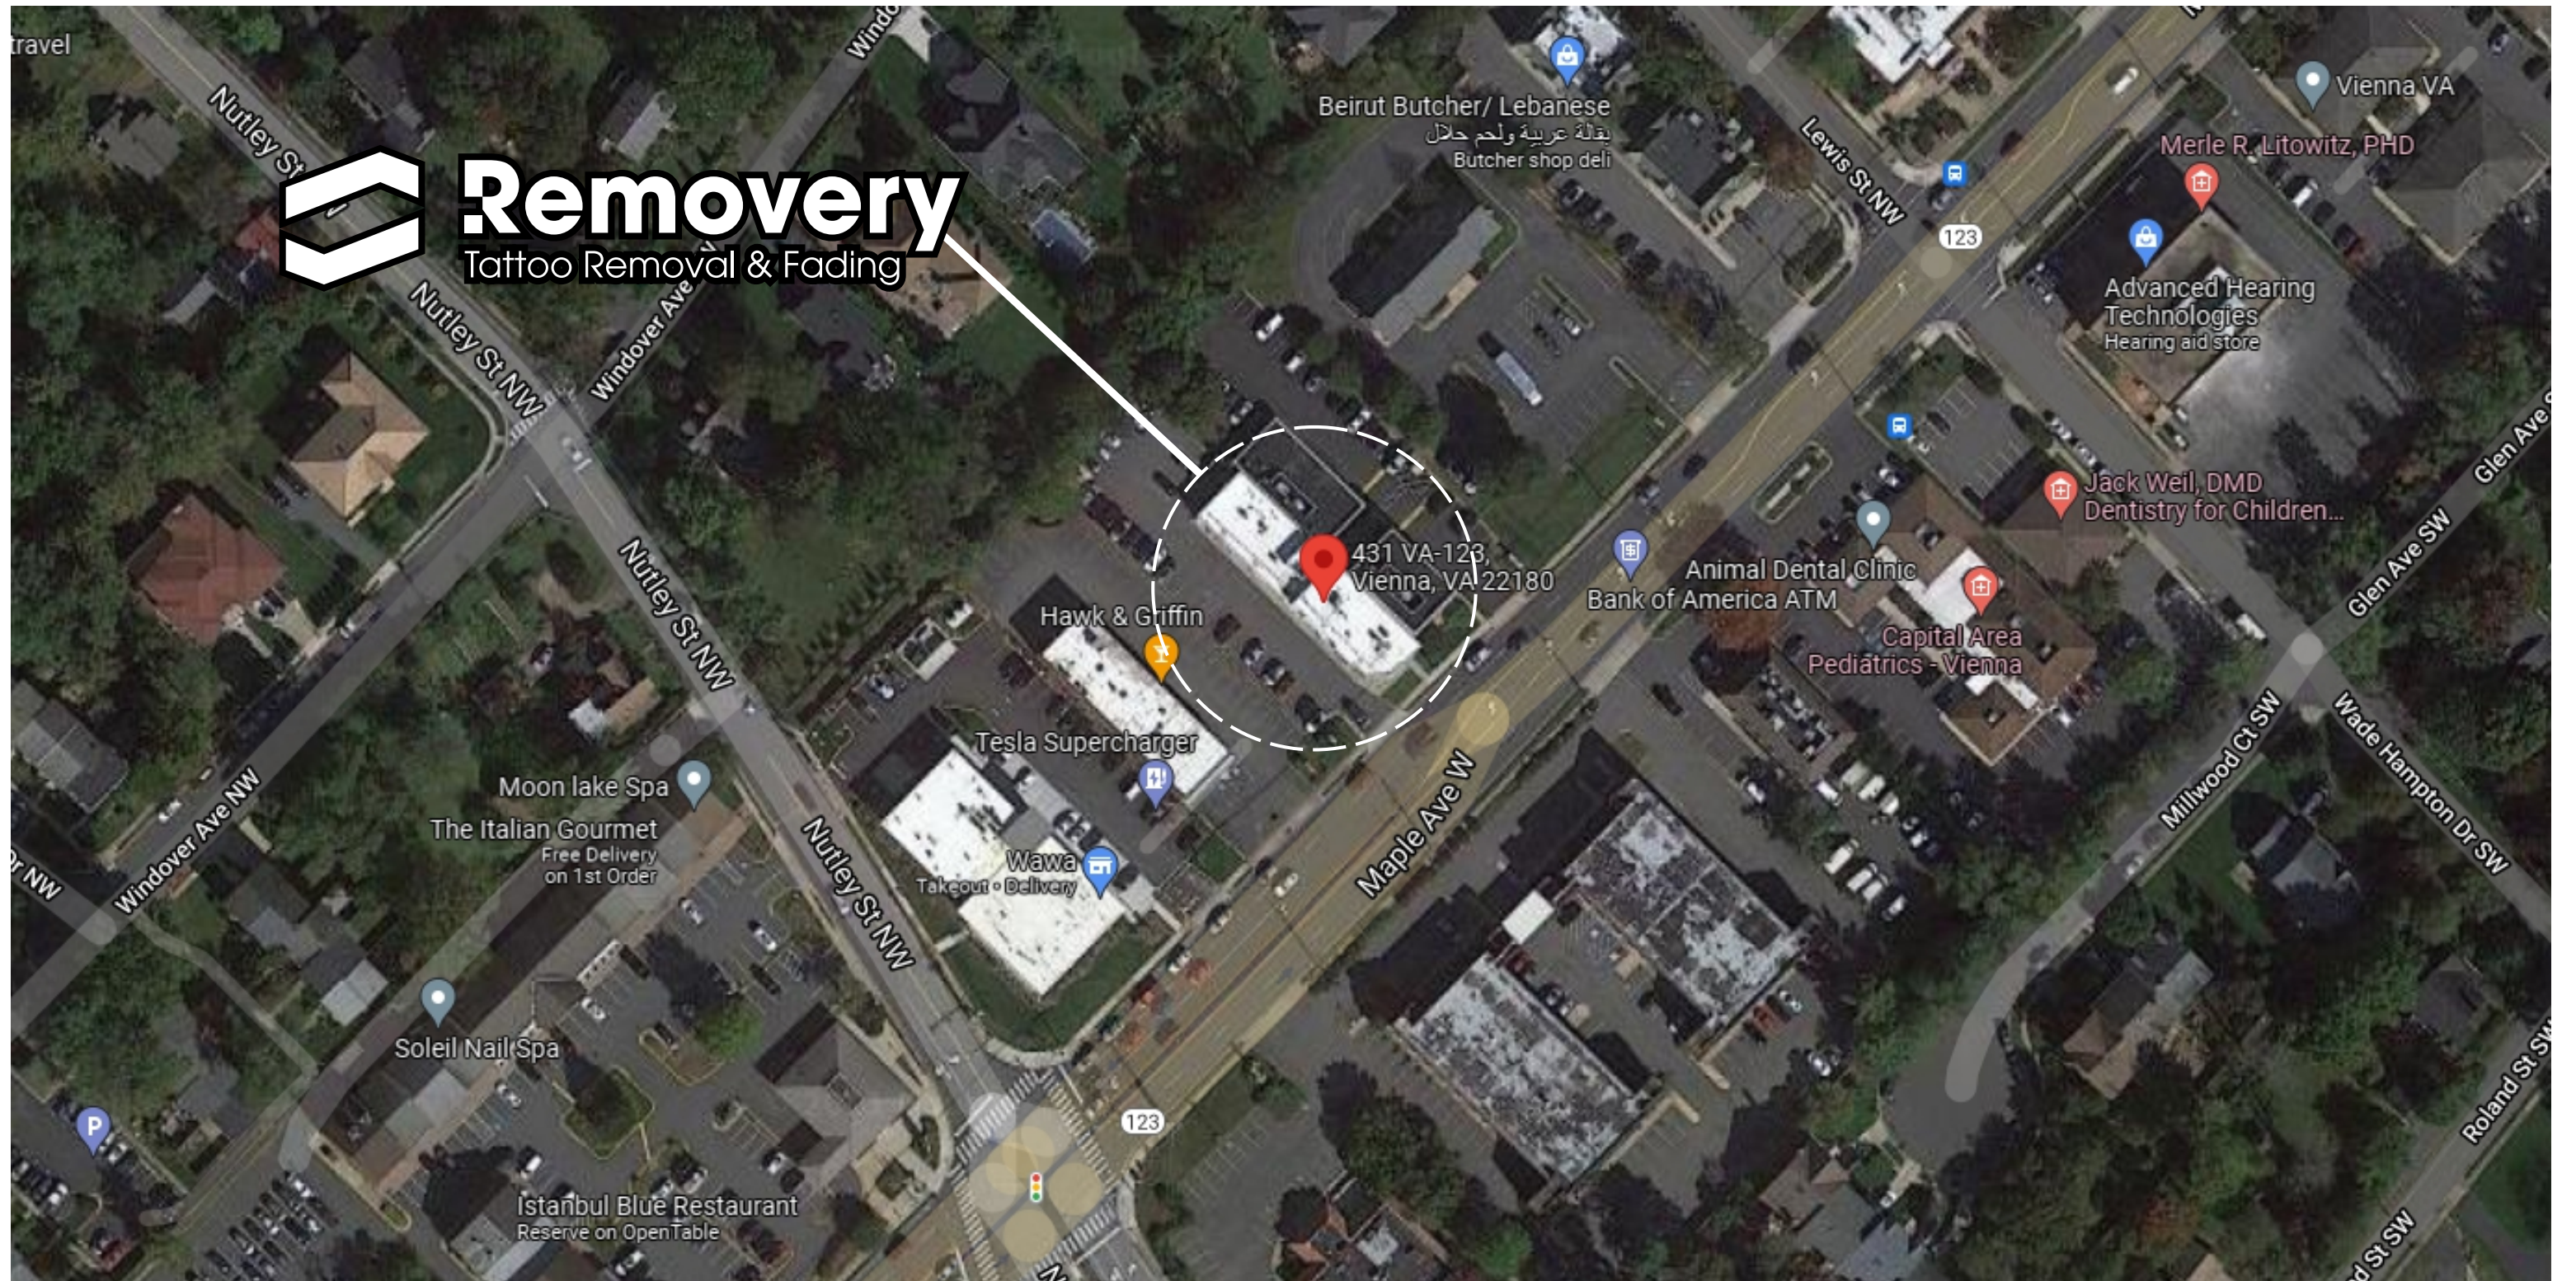

# Removery

Tattoo Removal & Fading

REMOVERY #51

431 Maple Ave West - Suite E

Vienna, VA 22180

PO Number: 28519

---

 **broadwaynational**

SIGN A  
QTY (1)

EXTERIOR BLACK DAY/WHITE NIGHT FACE ILLUMINATED CHANNEL LETTERS  
Scale: NOT TO SCALE

EXISTING

PROPOSED

**SIGN A**  
**QTY (1)**

EXTERIOR BLACK DAY/WHITE NIGHT FACE ILLUMINATED CHANNEL LETTERS ON RACEWAY