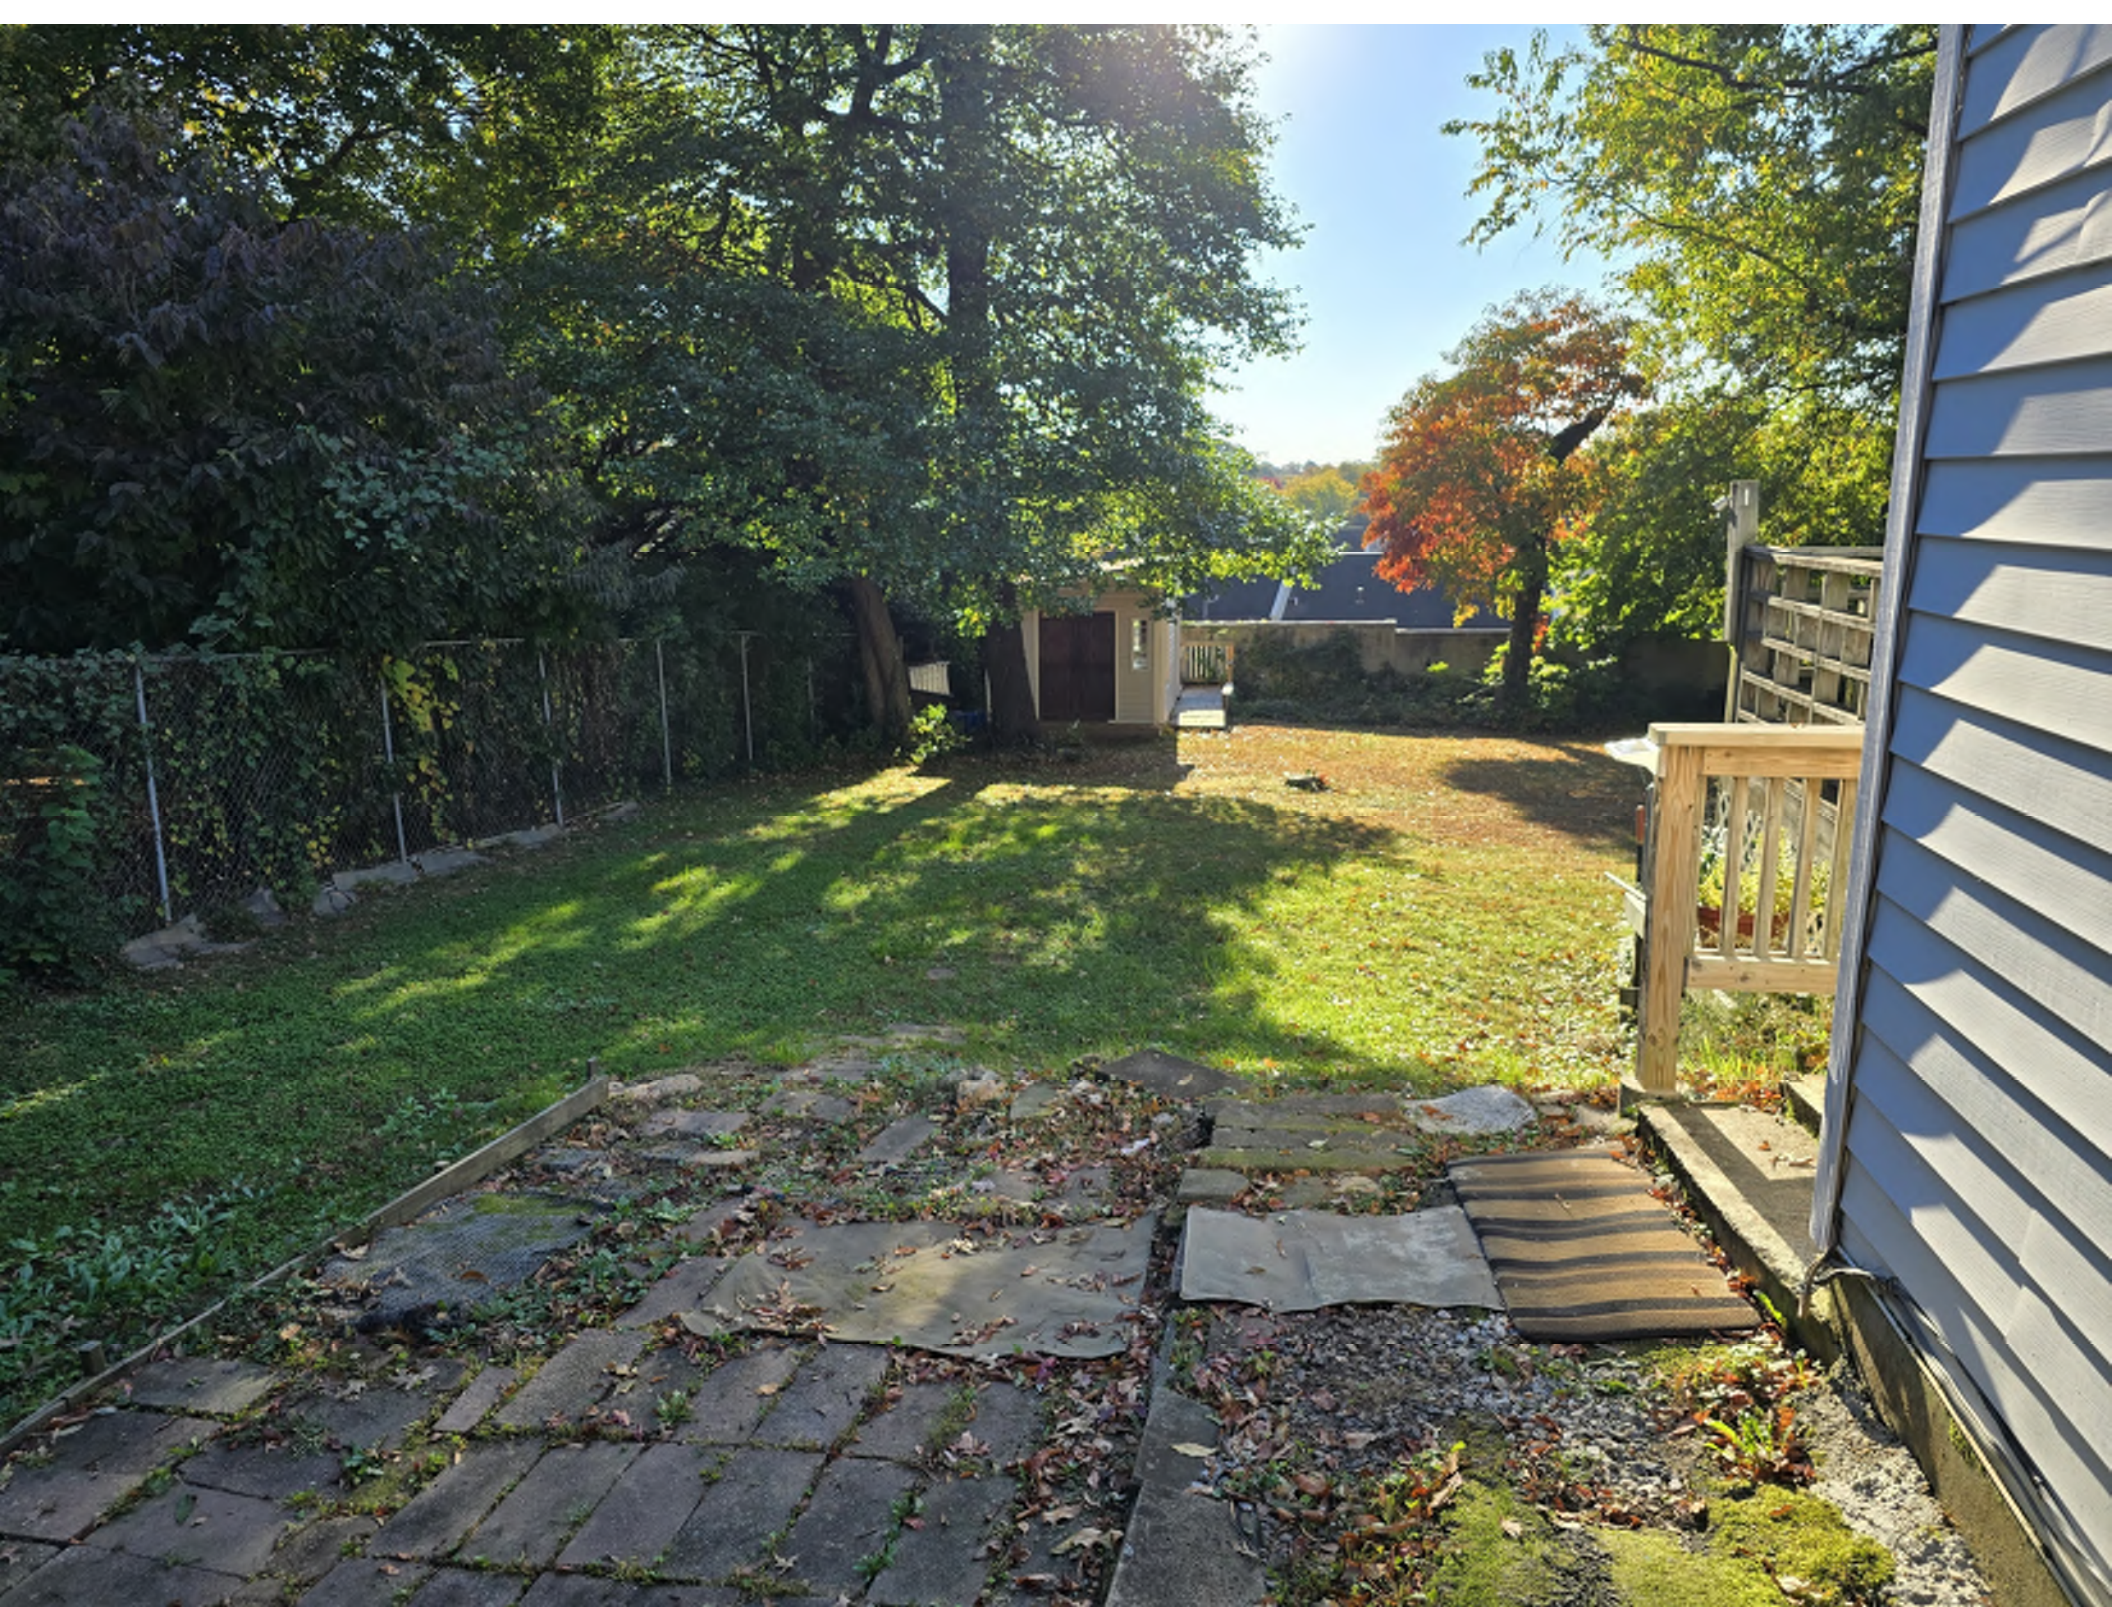

348 Windover Ave NE
Existing Conditions

20519
4081

2024/08/01
14:37

348

2024/08/01
14:37

2024/08/01
14:37

Street View
Windover Ave

ON

Surrounding Homes

360

360

4
1
6