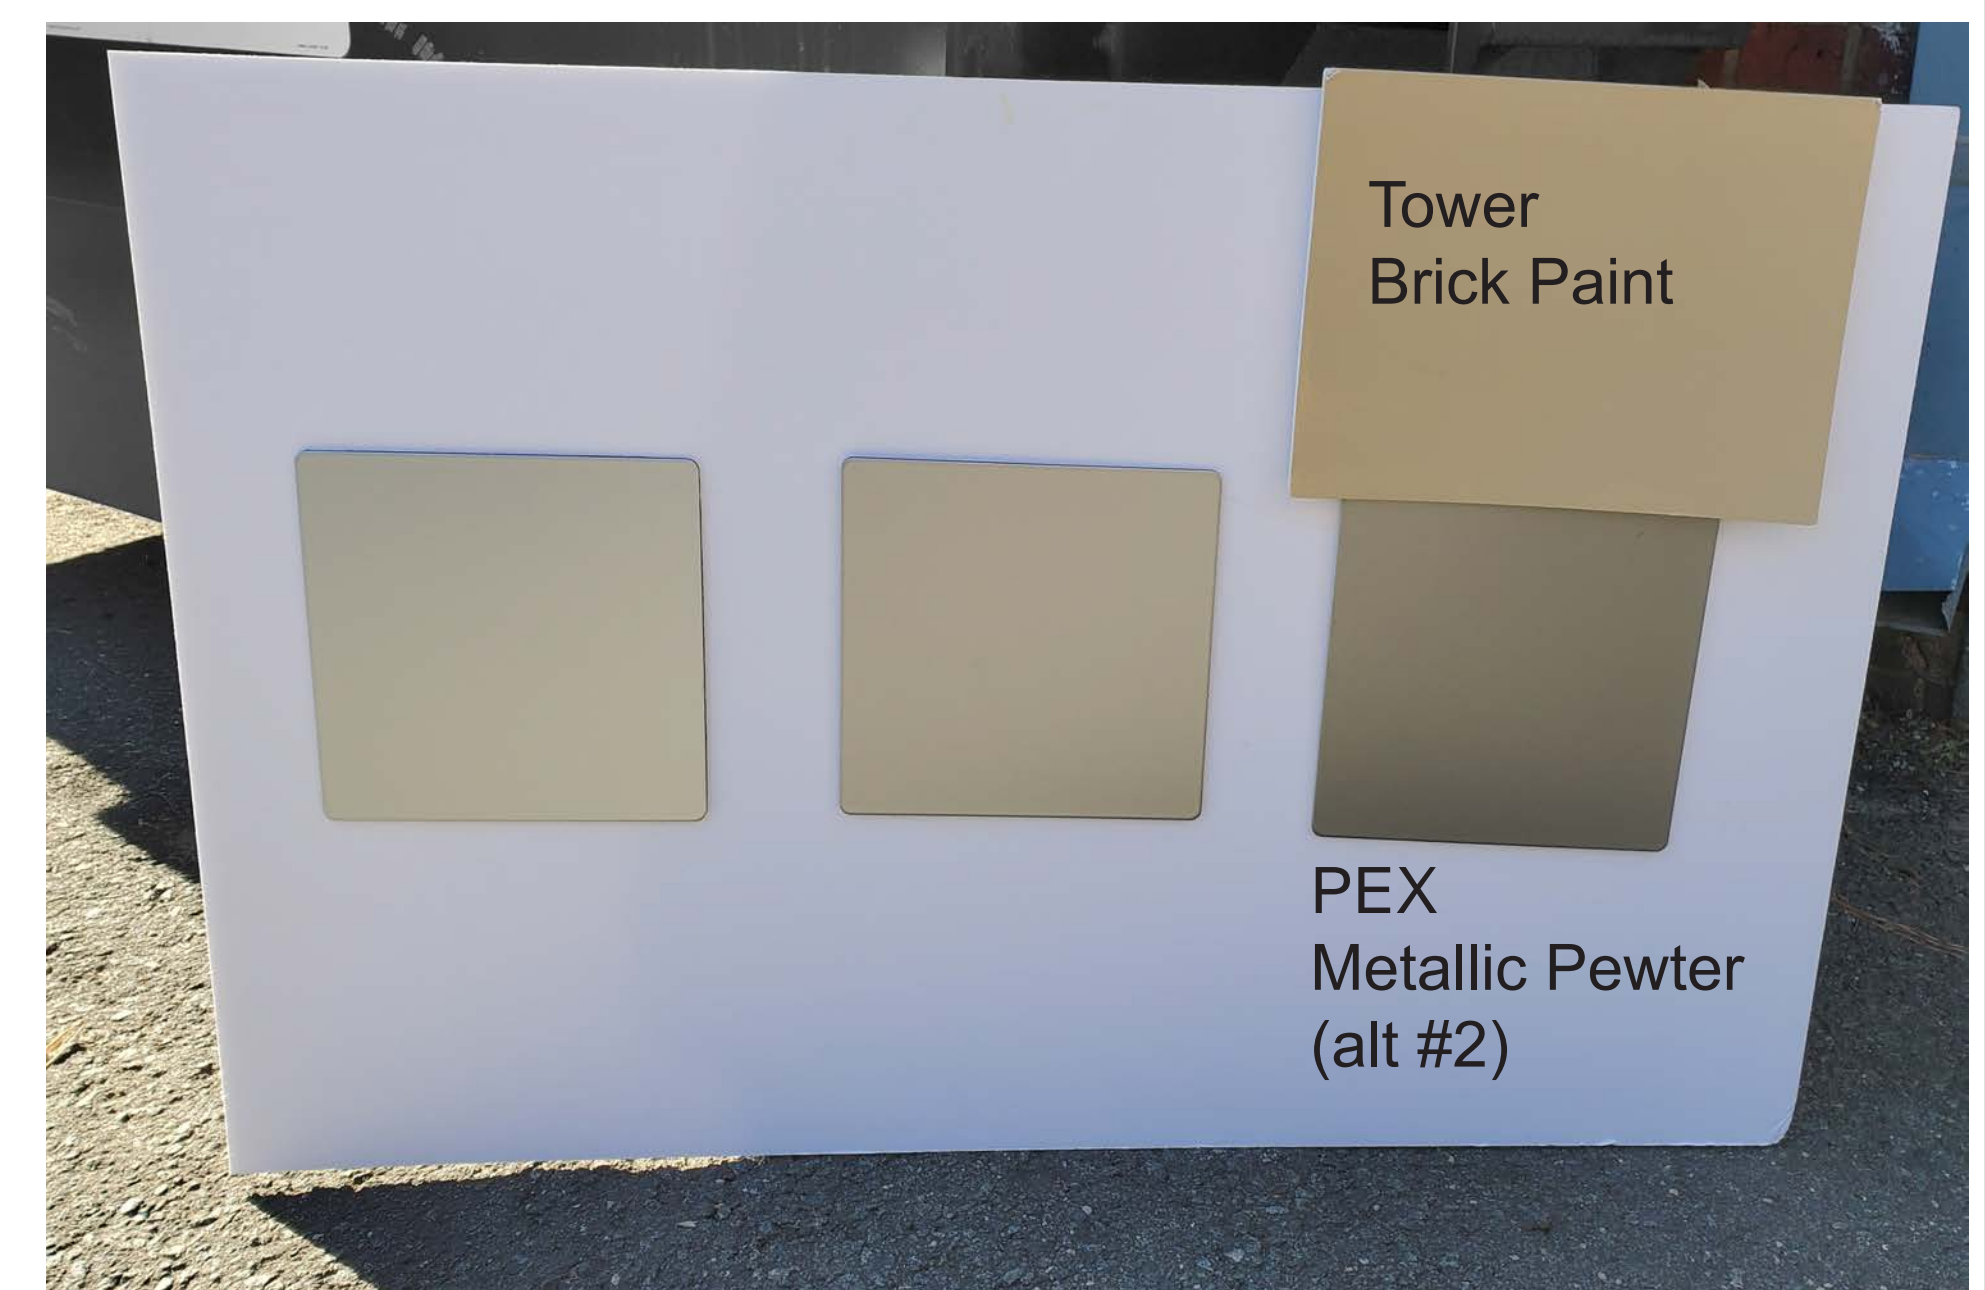

Metal Panels facing Northeast (right face of building) @ 1:00pm, January