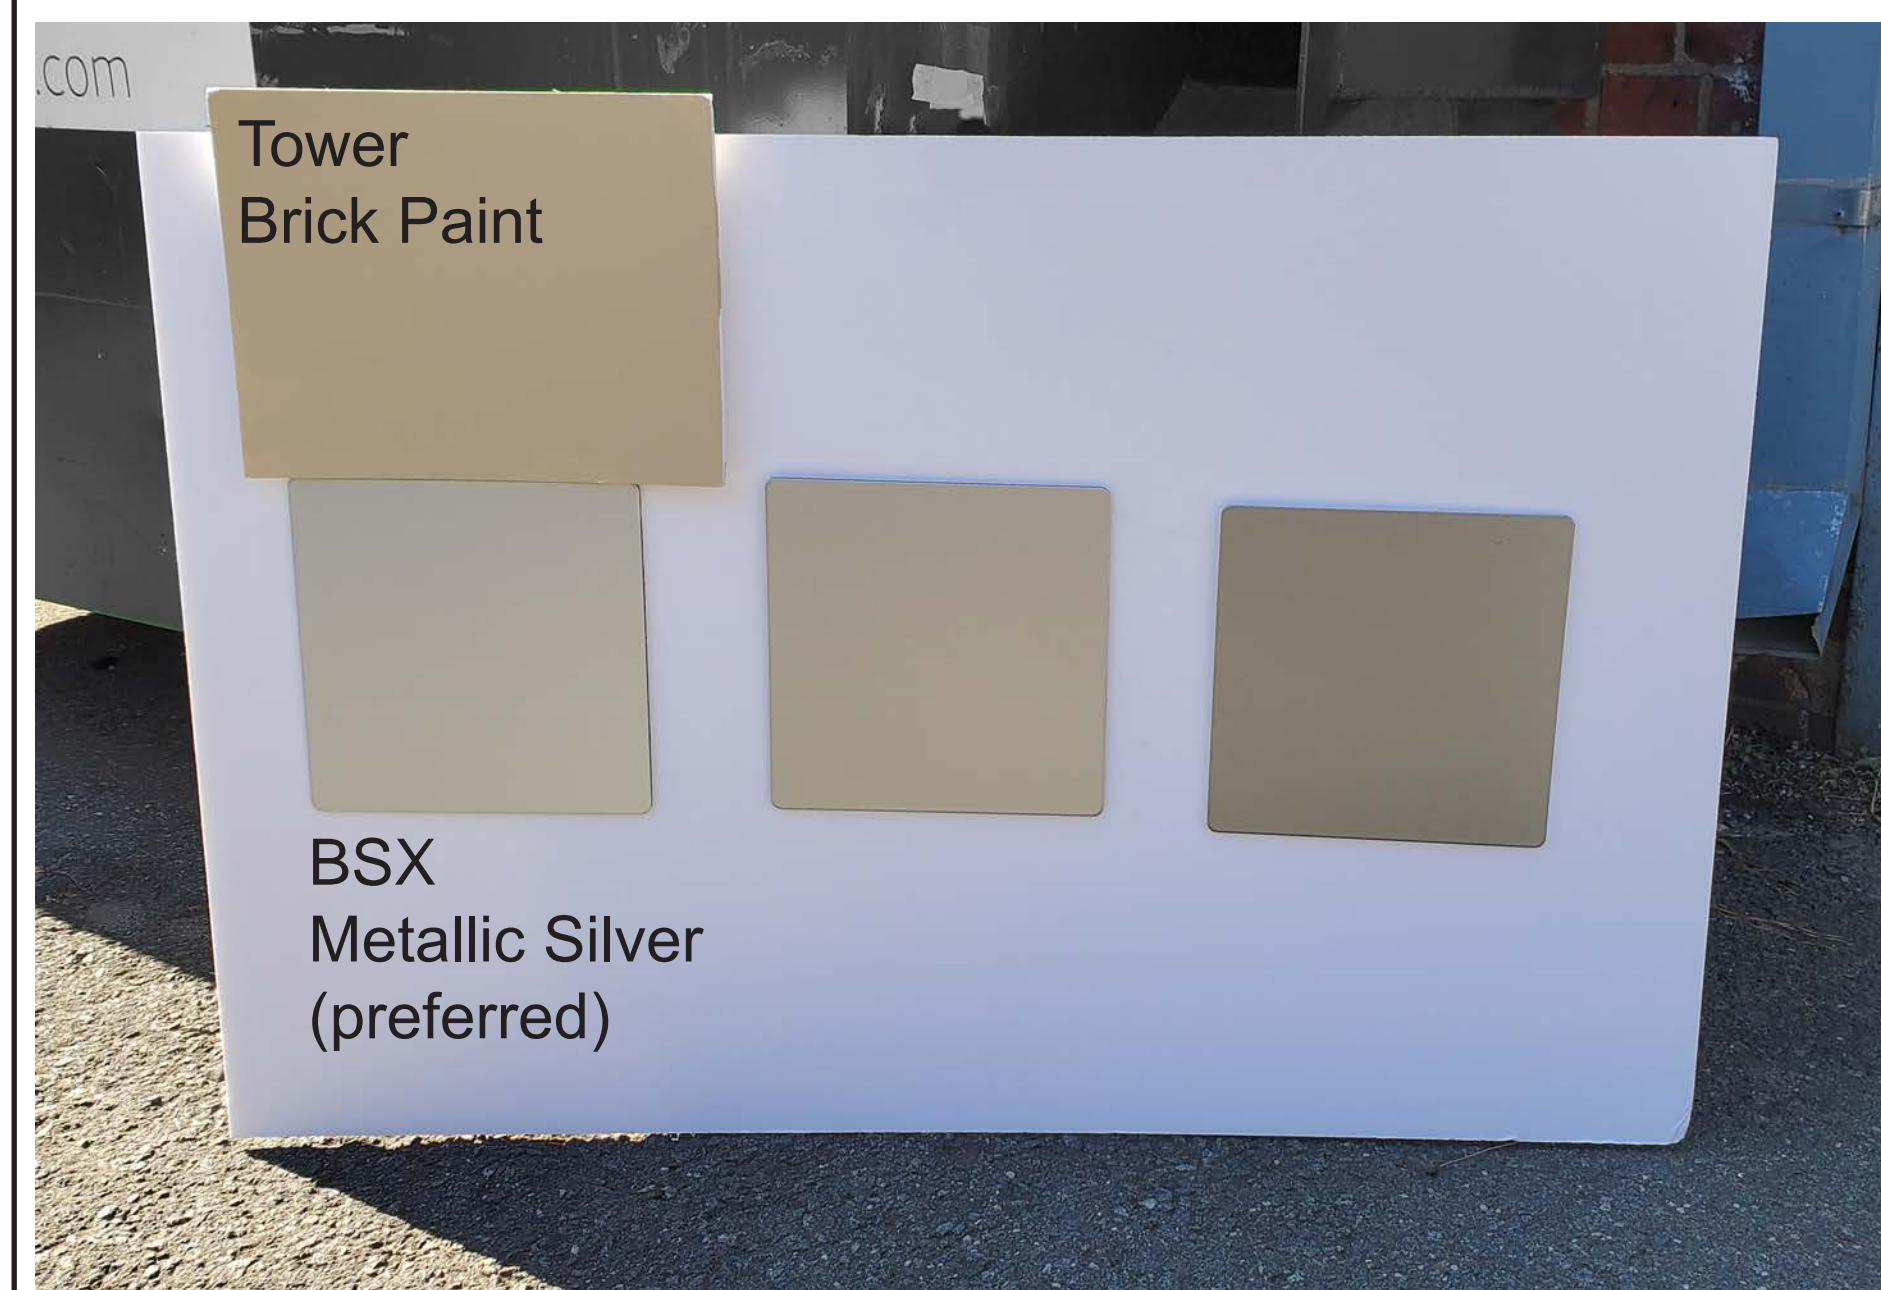

Metal Panels facing Northeast (right face of building) @ 1:00pm, January