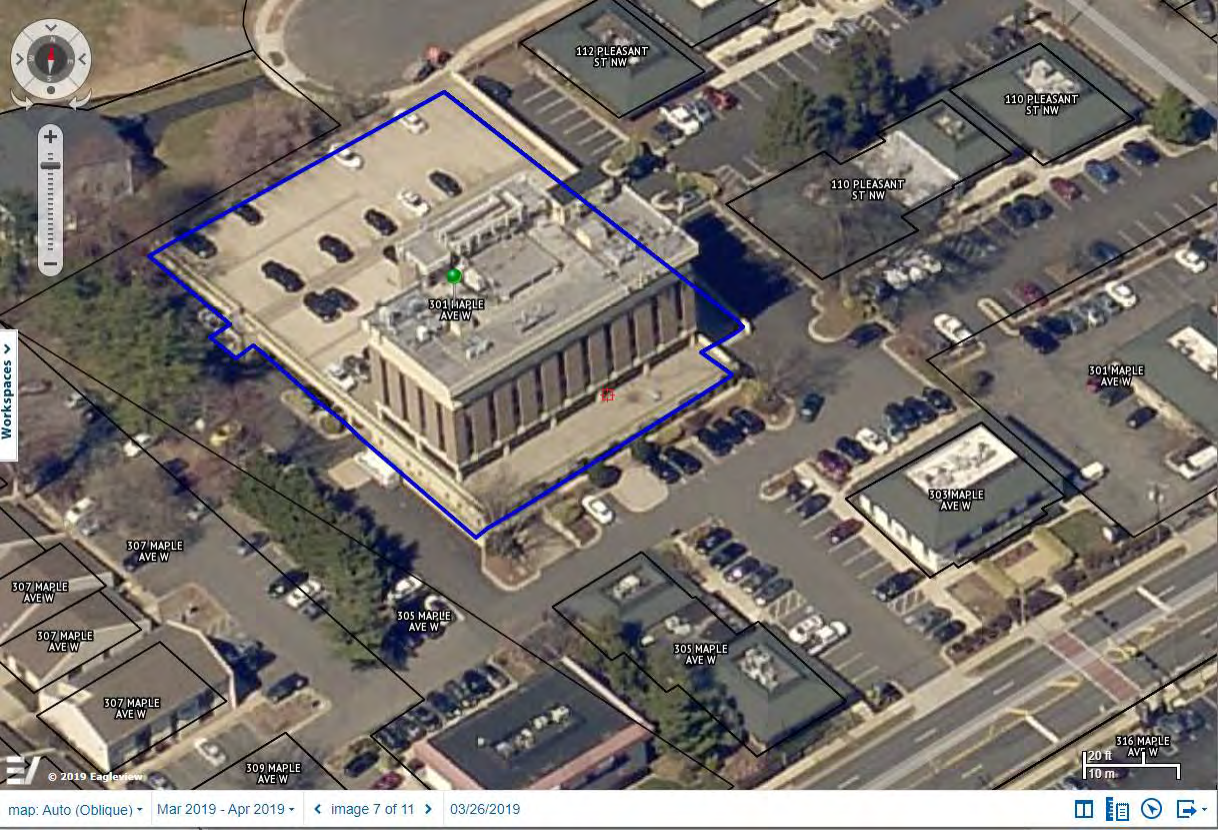

110 PLEASANT ST NW

101 PLEASANT ST NW

Pleasant Street Northwest

316 MAPLE AVE W

20 ft
30 m

112 PLEASANT ST NW

110 PLEASANT ST NW

110 PLEASANT ST NW