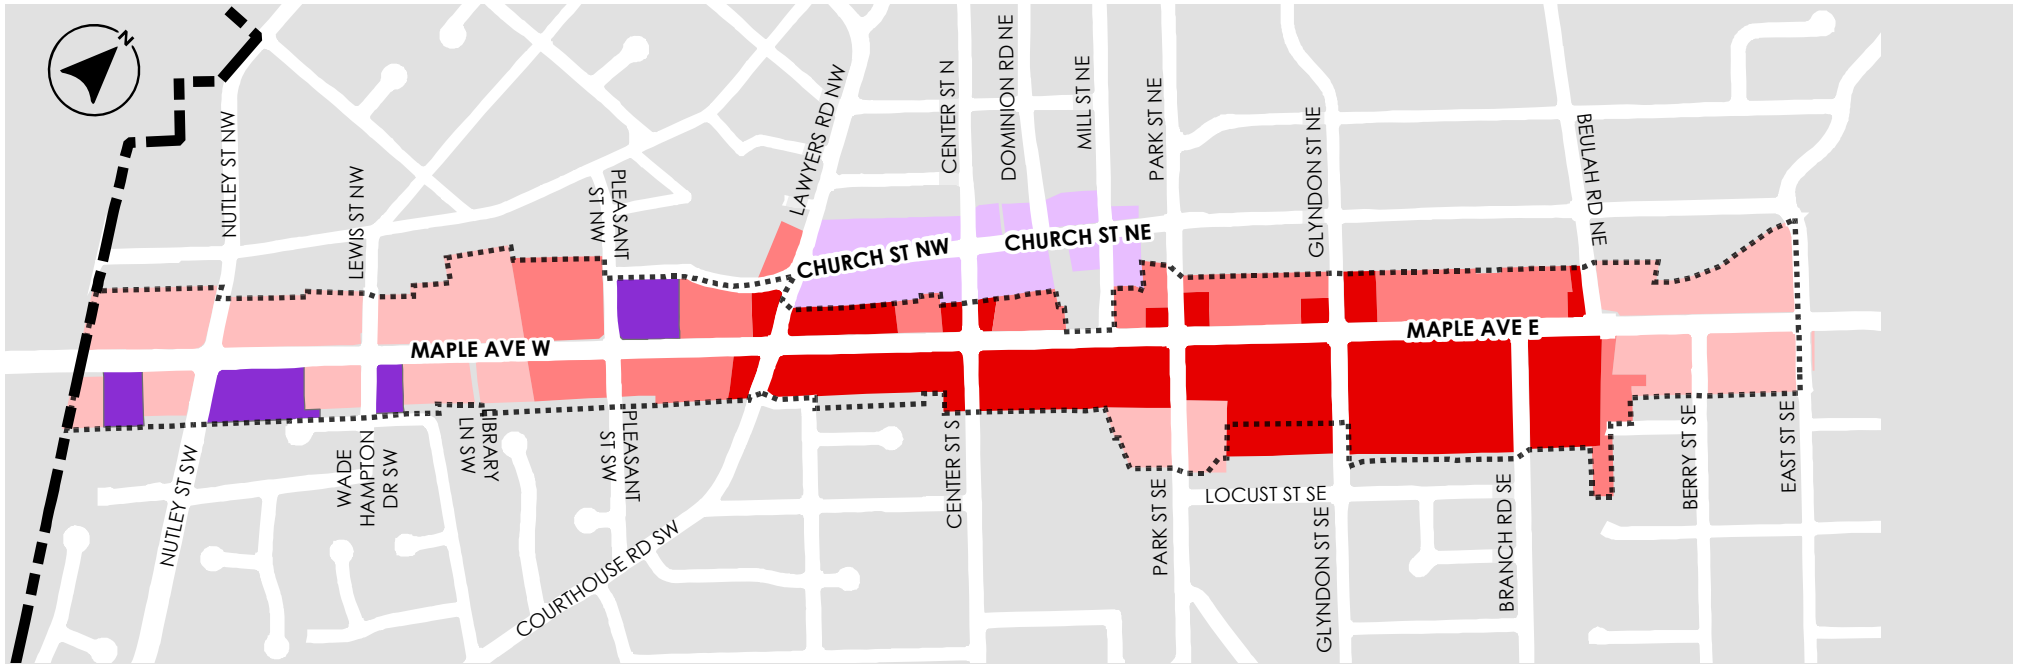

MAPLE AVENUE COMMERCIAL (MAC) ZONE MAP - CURRENT

	Town of Vienna Boundary		C-1 Local Commercial		C-1B Pedestrian Commercial
	Current MAC Boundary		C-1A Special Commercial		MAC Maple Avenue Commercial
			C-2 General Commercial		Other

1 inch = 900 Feet

MAPLE AVENUE COMMERCIAL (MAC) ZONE MAP - OPTION 1

MAPLE AVENUE COMMERCIAL (MAC) ZONE MAP - OPTION 2