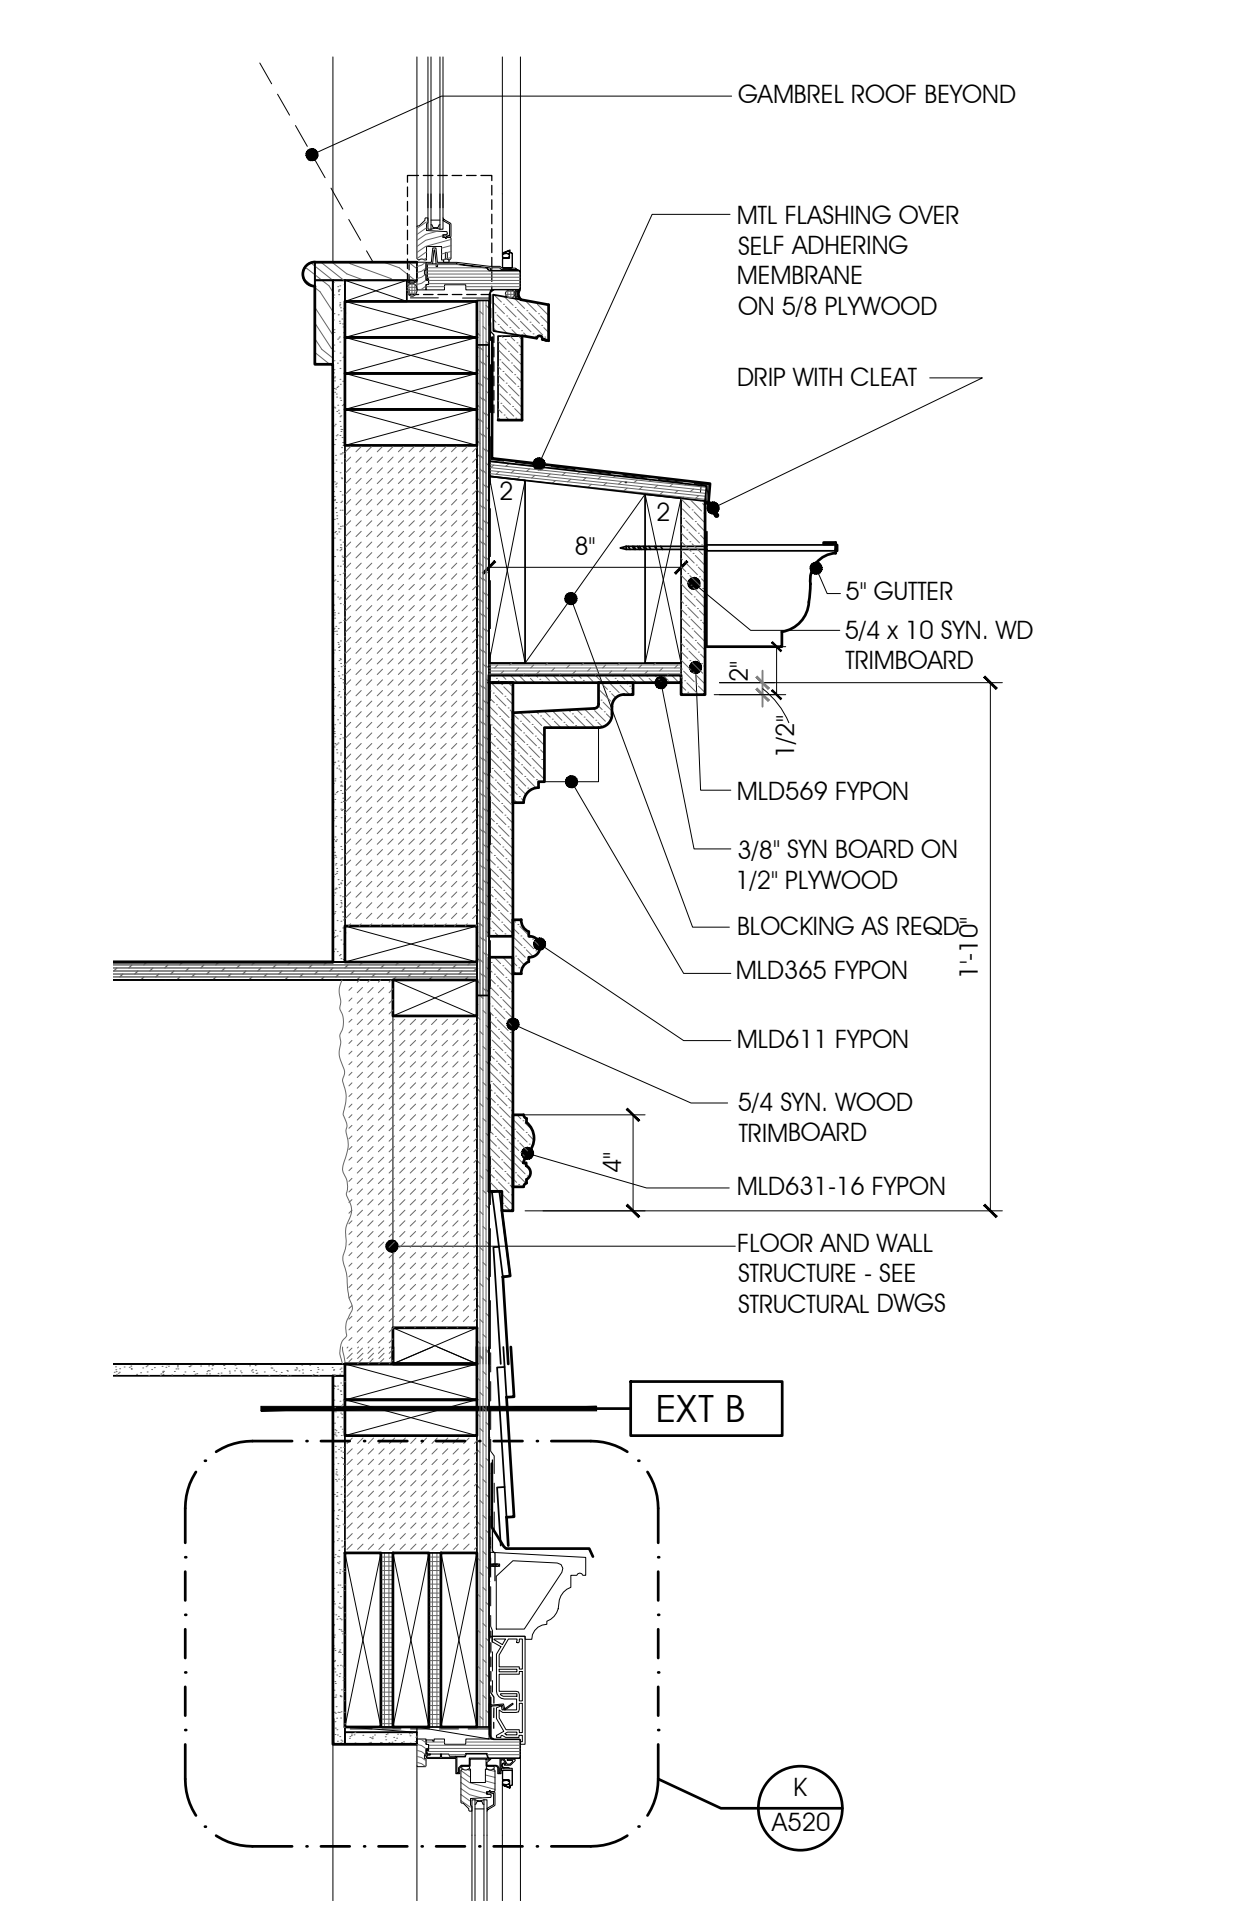

RUST | ORLING
ARCHITECTURE

1215 CAMERON STREET
ALEXANDRIA, VA
22314

T - 703.836.3205
F - 703.548.4779
admin@rustorling.com
www.rustorling.com

CADENCE AT PARK
VIENNA, VIRGINIA

20.014

REVISIONS

DATE	DESCRIPTION

FOR PERMIT
01.08.21

CORNICE DETAILS

SHEET NO.

A510