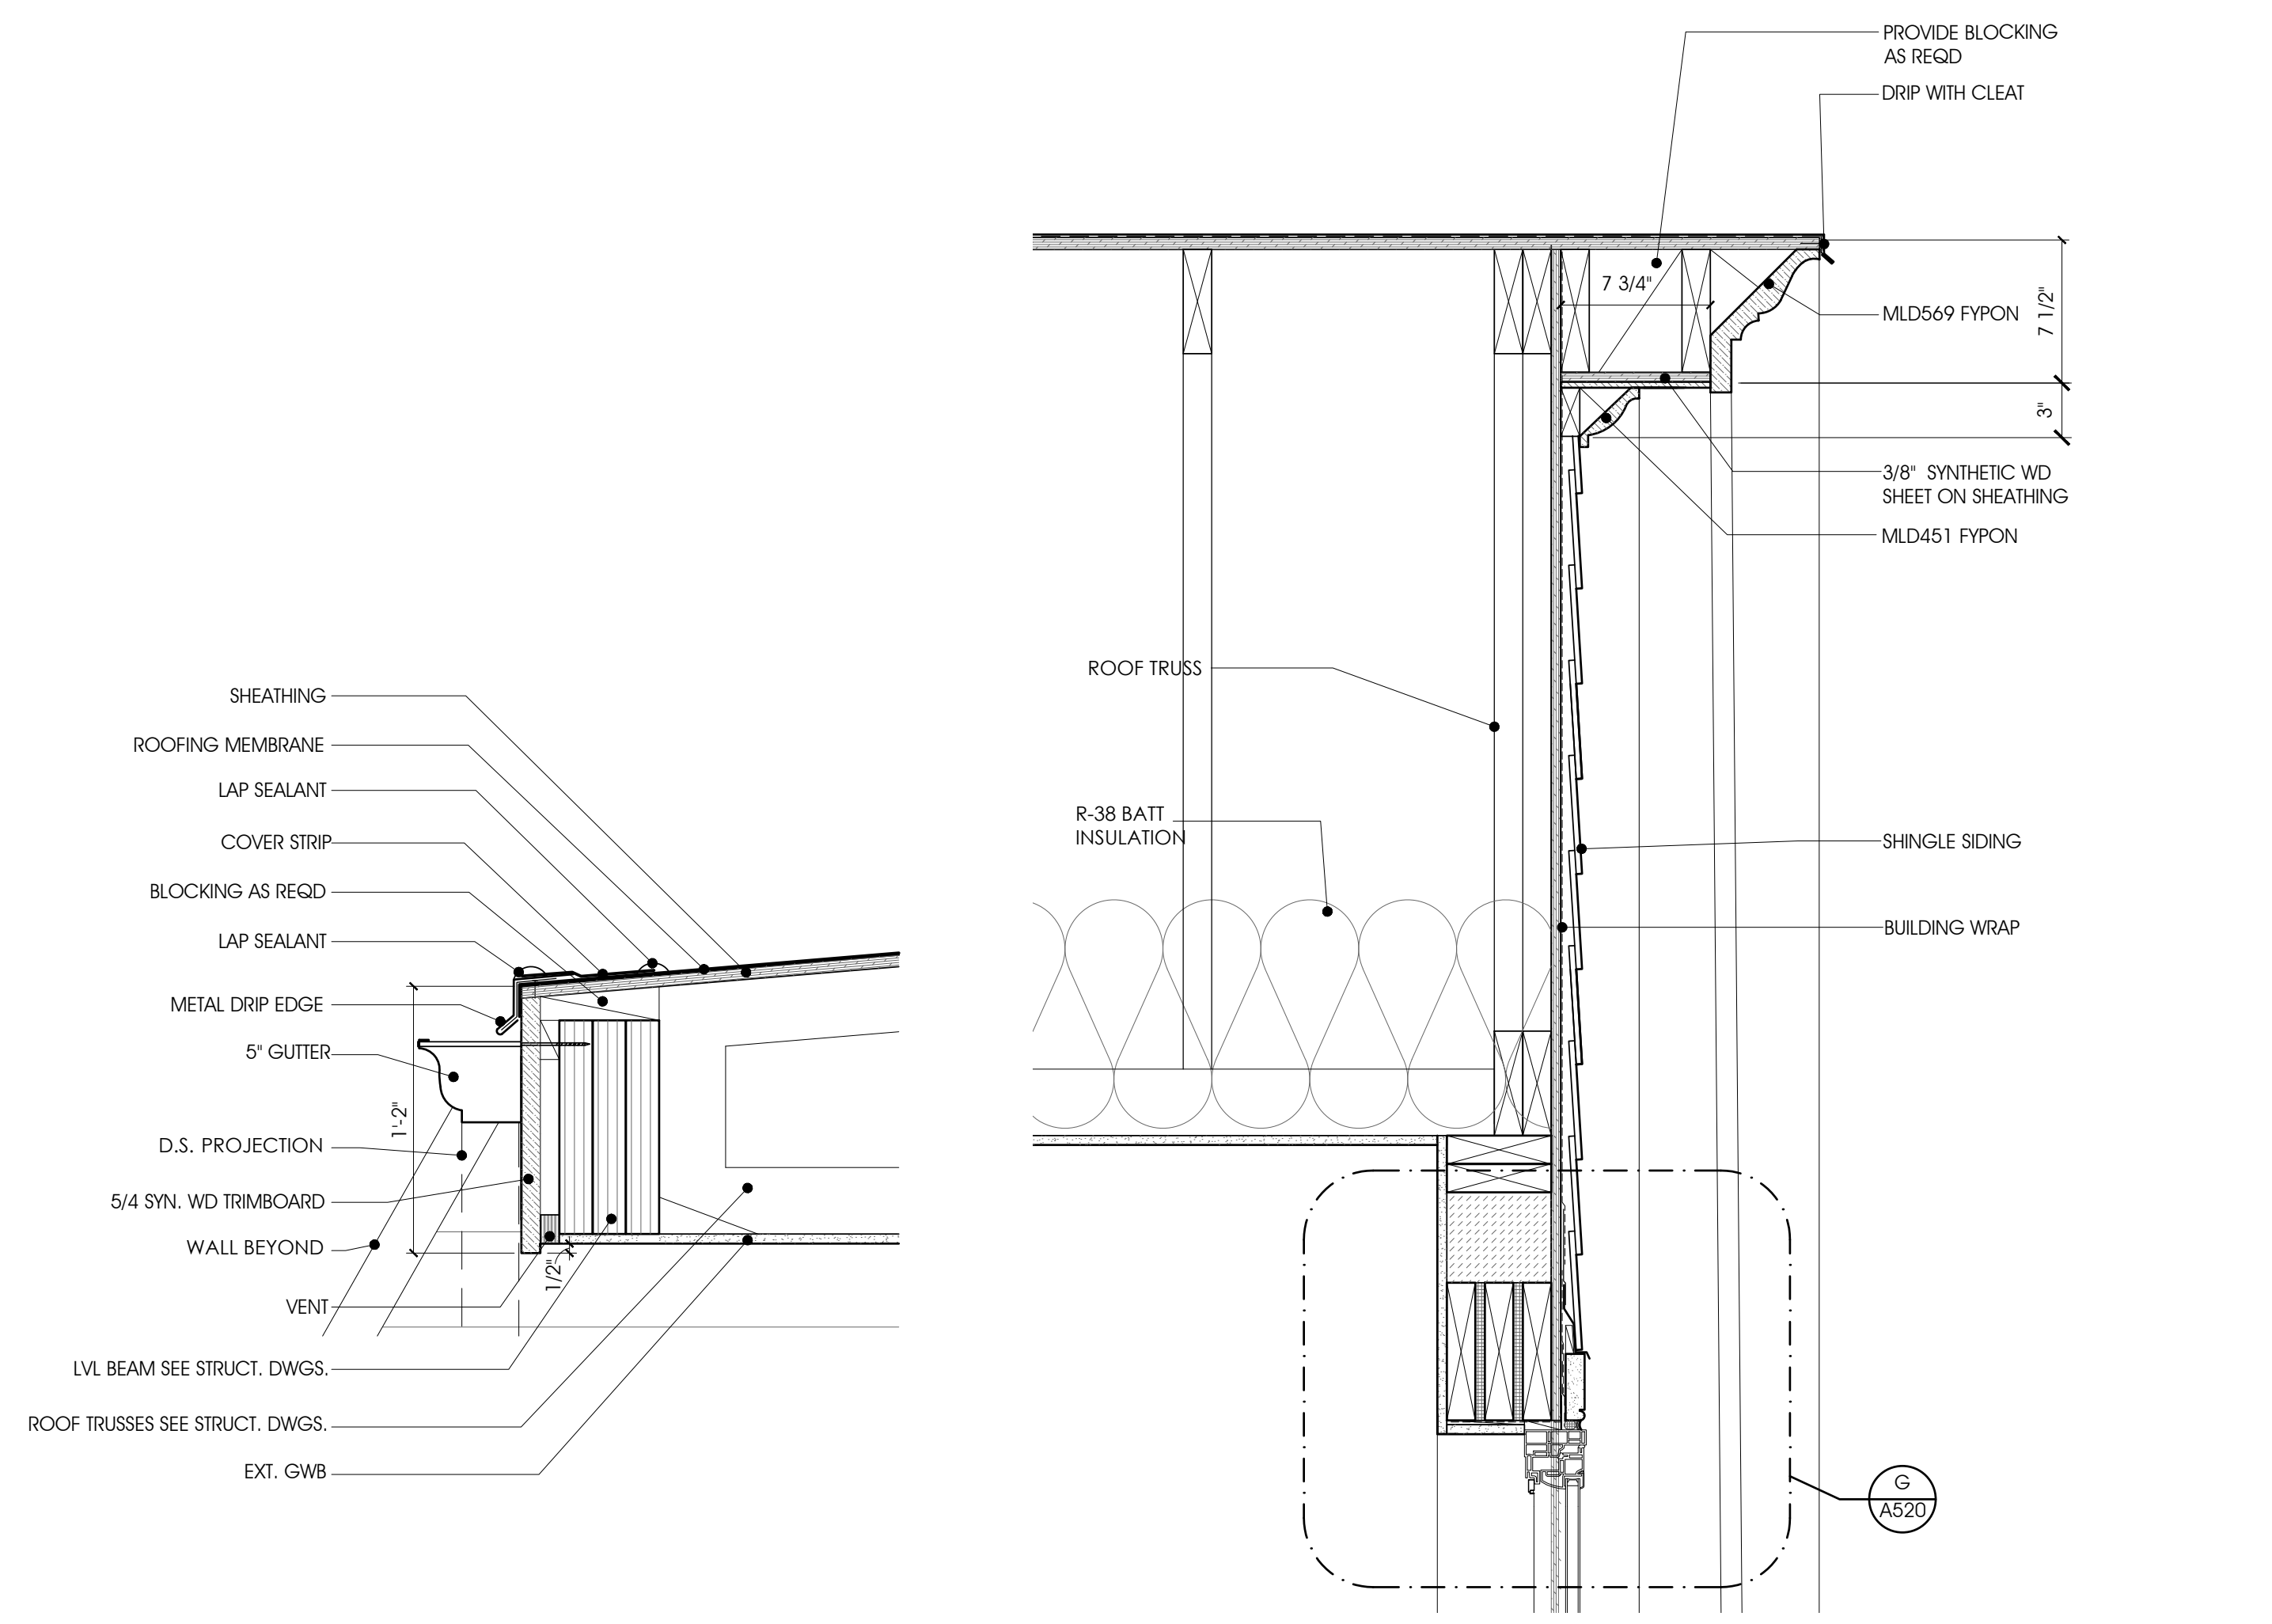

RUST | ORLING
ARCHITECTURE

1215 CAMERON STREET
ALEXANDRIA, VA
22314

T - 703.836.3205
F - 703.548.4779
admin@rustorling.com
www.rustorling.com

CADENCE AT PARK
VIENNA, VIRGINIA

20.014

REVISIONS

DATE	DESCRIPTION

FOR PERMIT
01.08.21

CORNICE DETAILS

SHEET NO.

A510