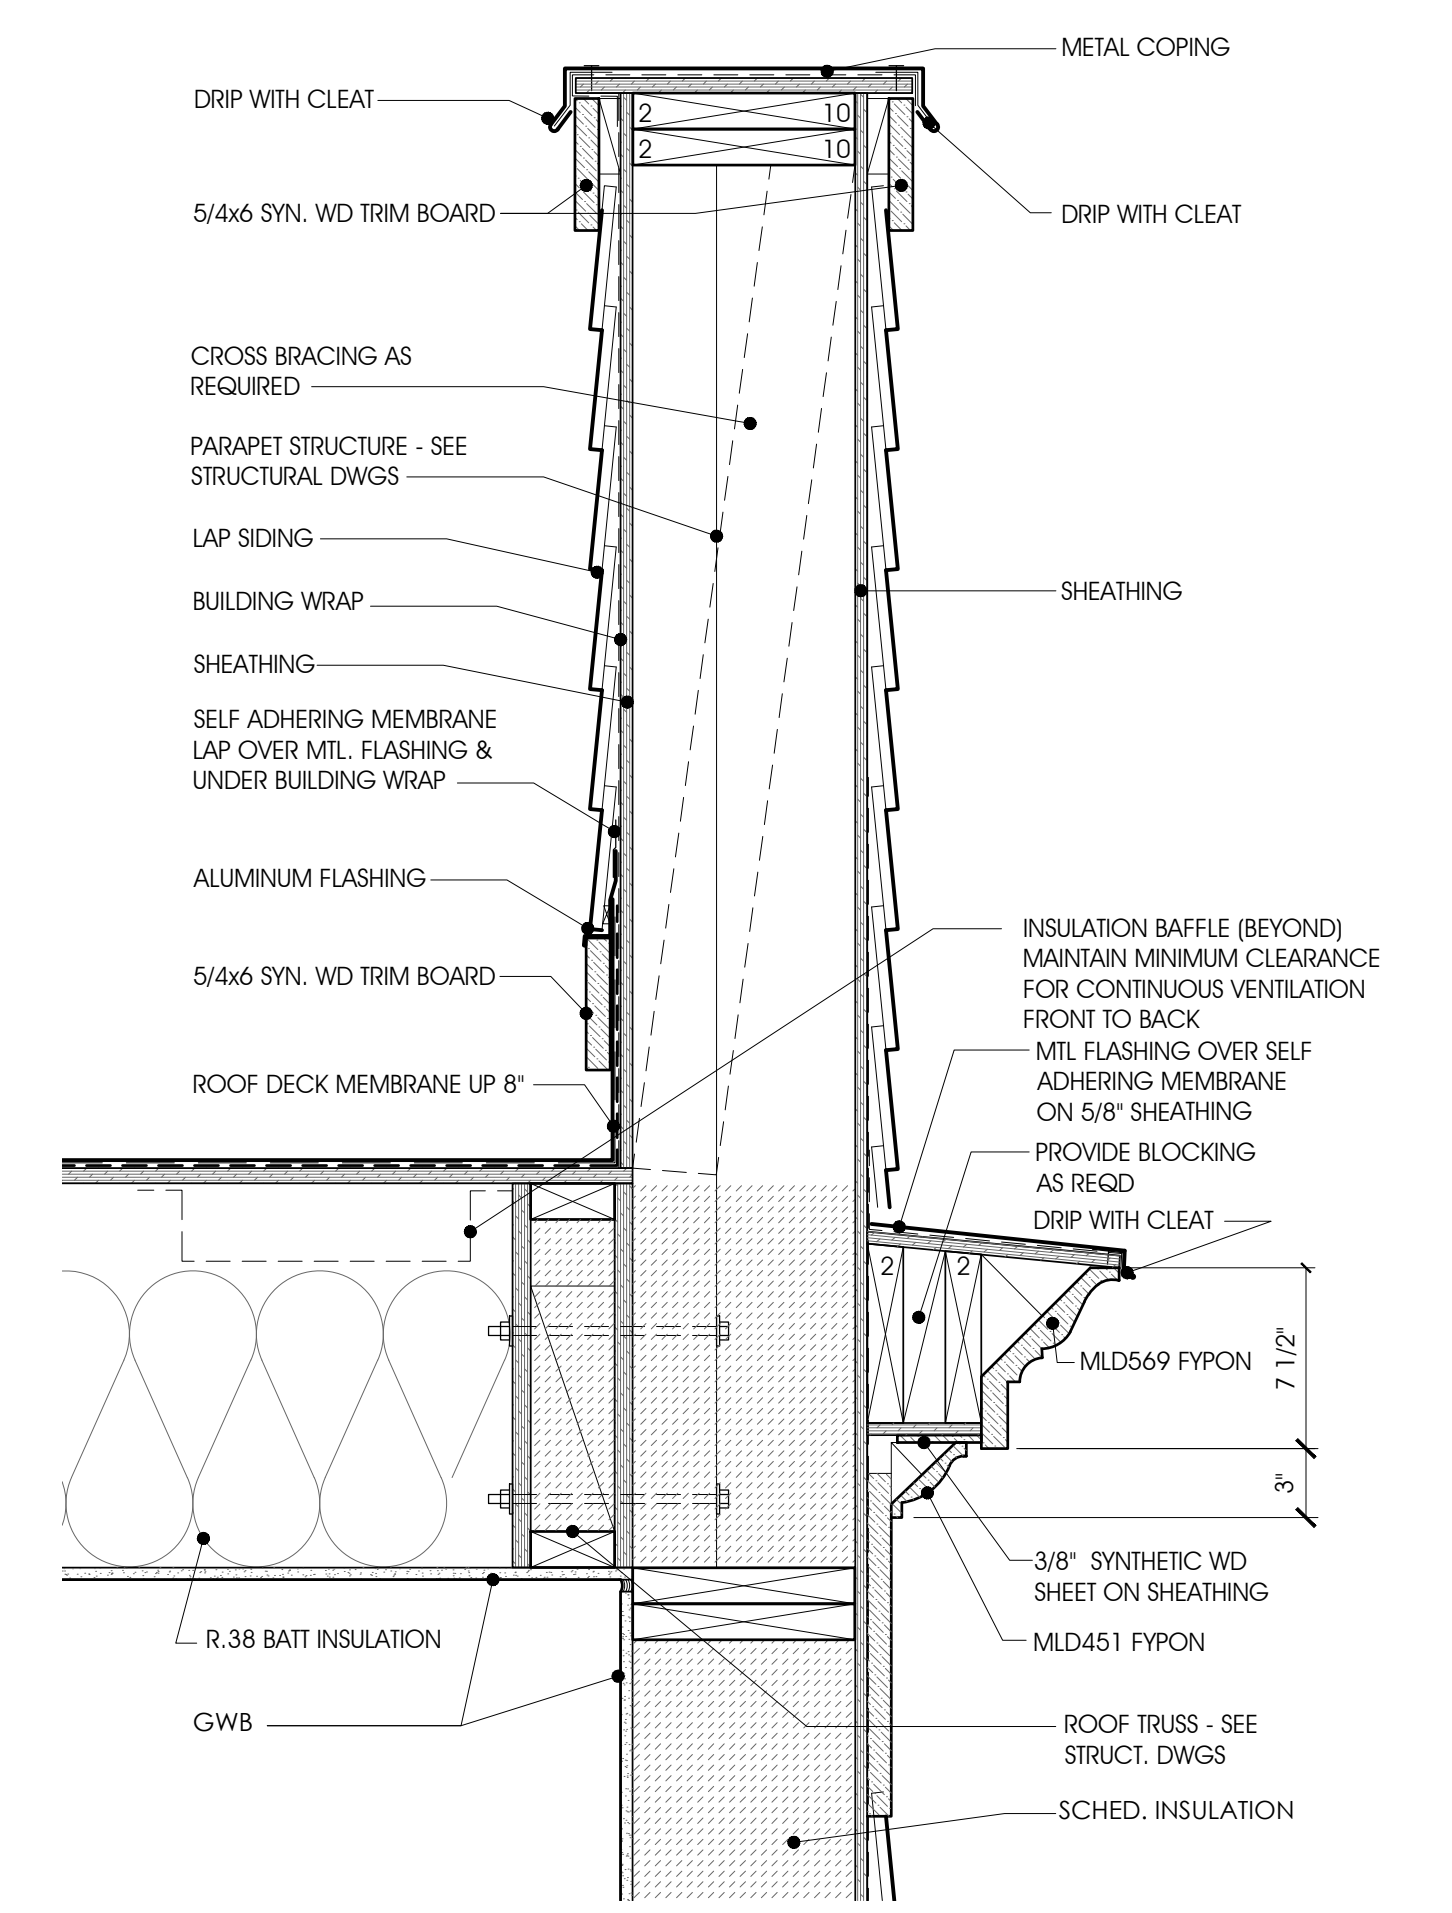

RUST | ORLING
ARCHITECTURE

1215 CAMERON STREET
ALEXANDRIA, VA
22314

T - 703.836.3205
F - 703.548.4779
admin@rustorling.com
www.rustorling.com

CADENCE AT PARK
VIENNA, VIRGINIA

20.014

REVISIONS

DATE	DESCRIPTION

FOR PERMIT
01.08.21

CORNICE DETAILS

SHEET NO.

A510