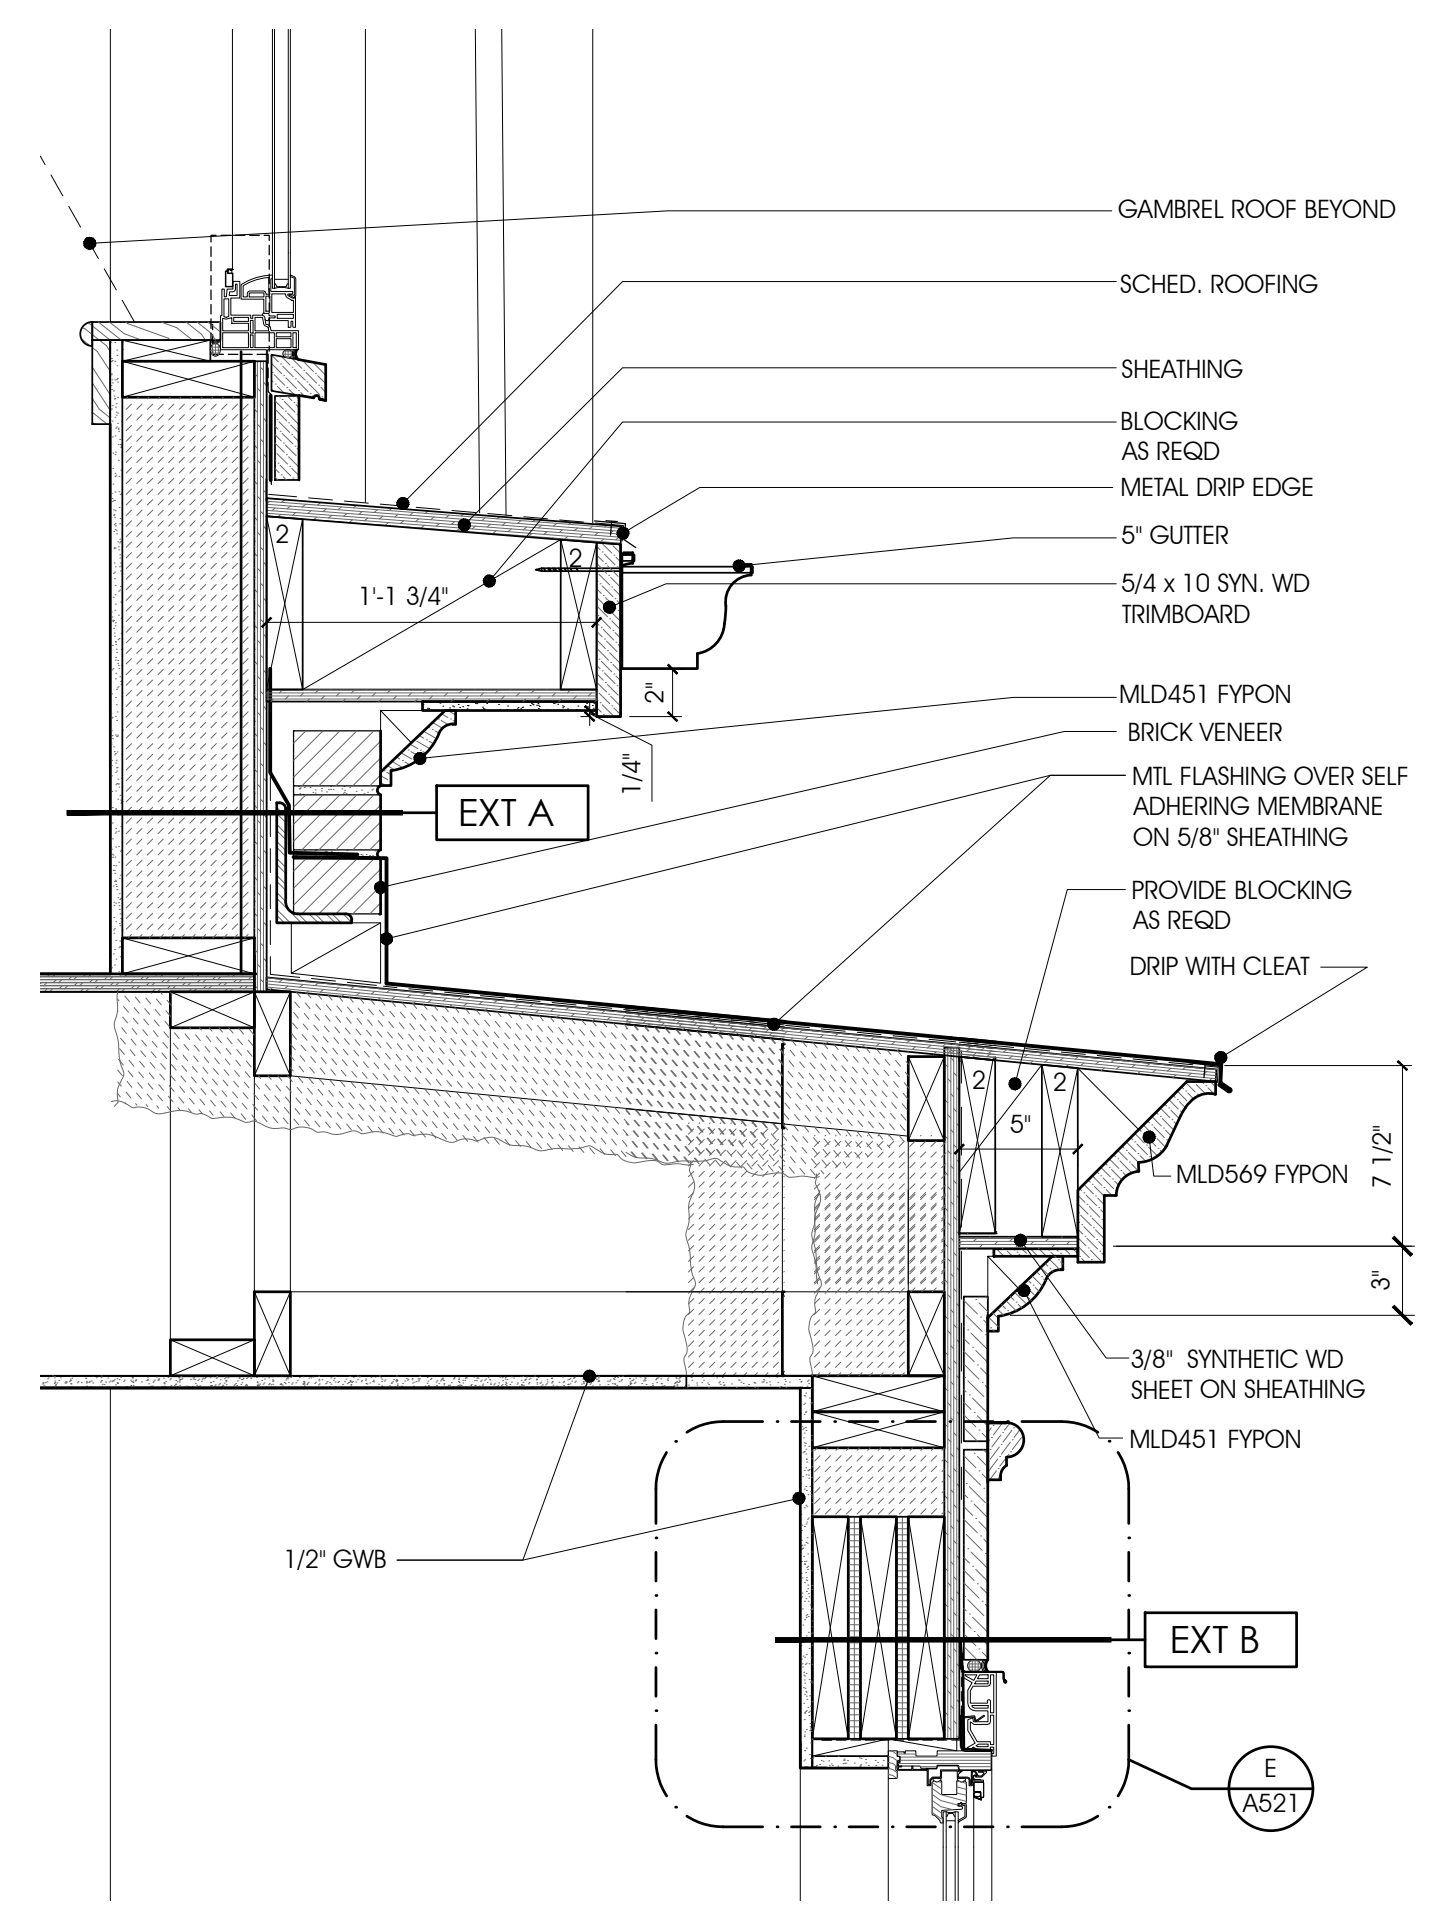

RUST | ORLING
ARCHITECTURE

1215 CAMERON STREET
ALEXANDRIA, VA
22314

T - 703.836.3205
F - 703.548.4779
admin@rustorling.com
www.rustorling.com

CADENCE AT PARK
VIENNA, VIRGINIA

20.014

REVISIONS

DATE	DESCRIPTION

FOR PERMIT
01.08.21

CORNICE DETAILS

SHEET NO.

A510