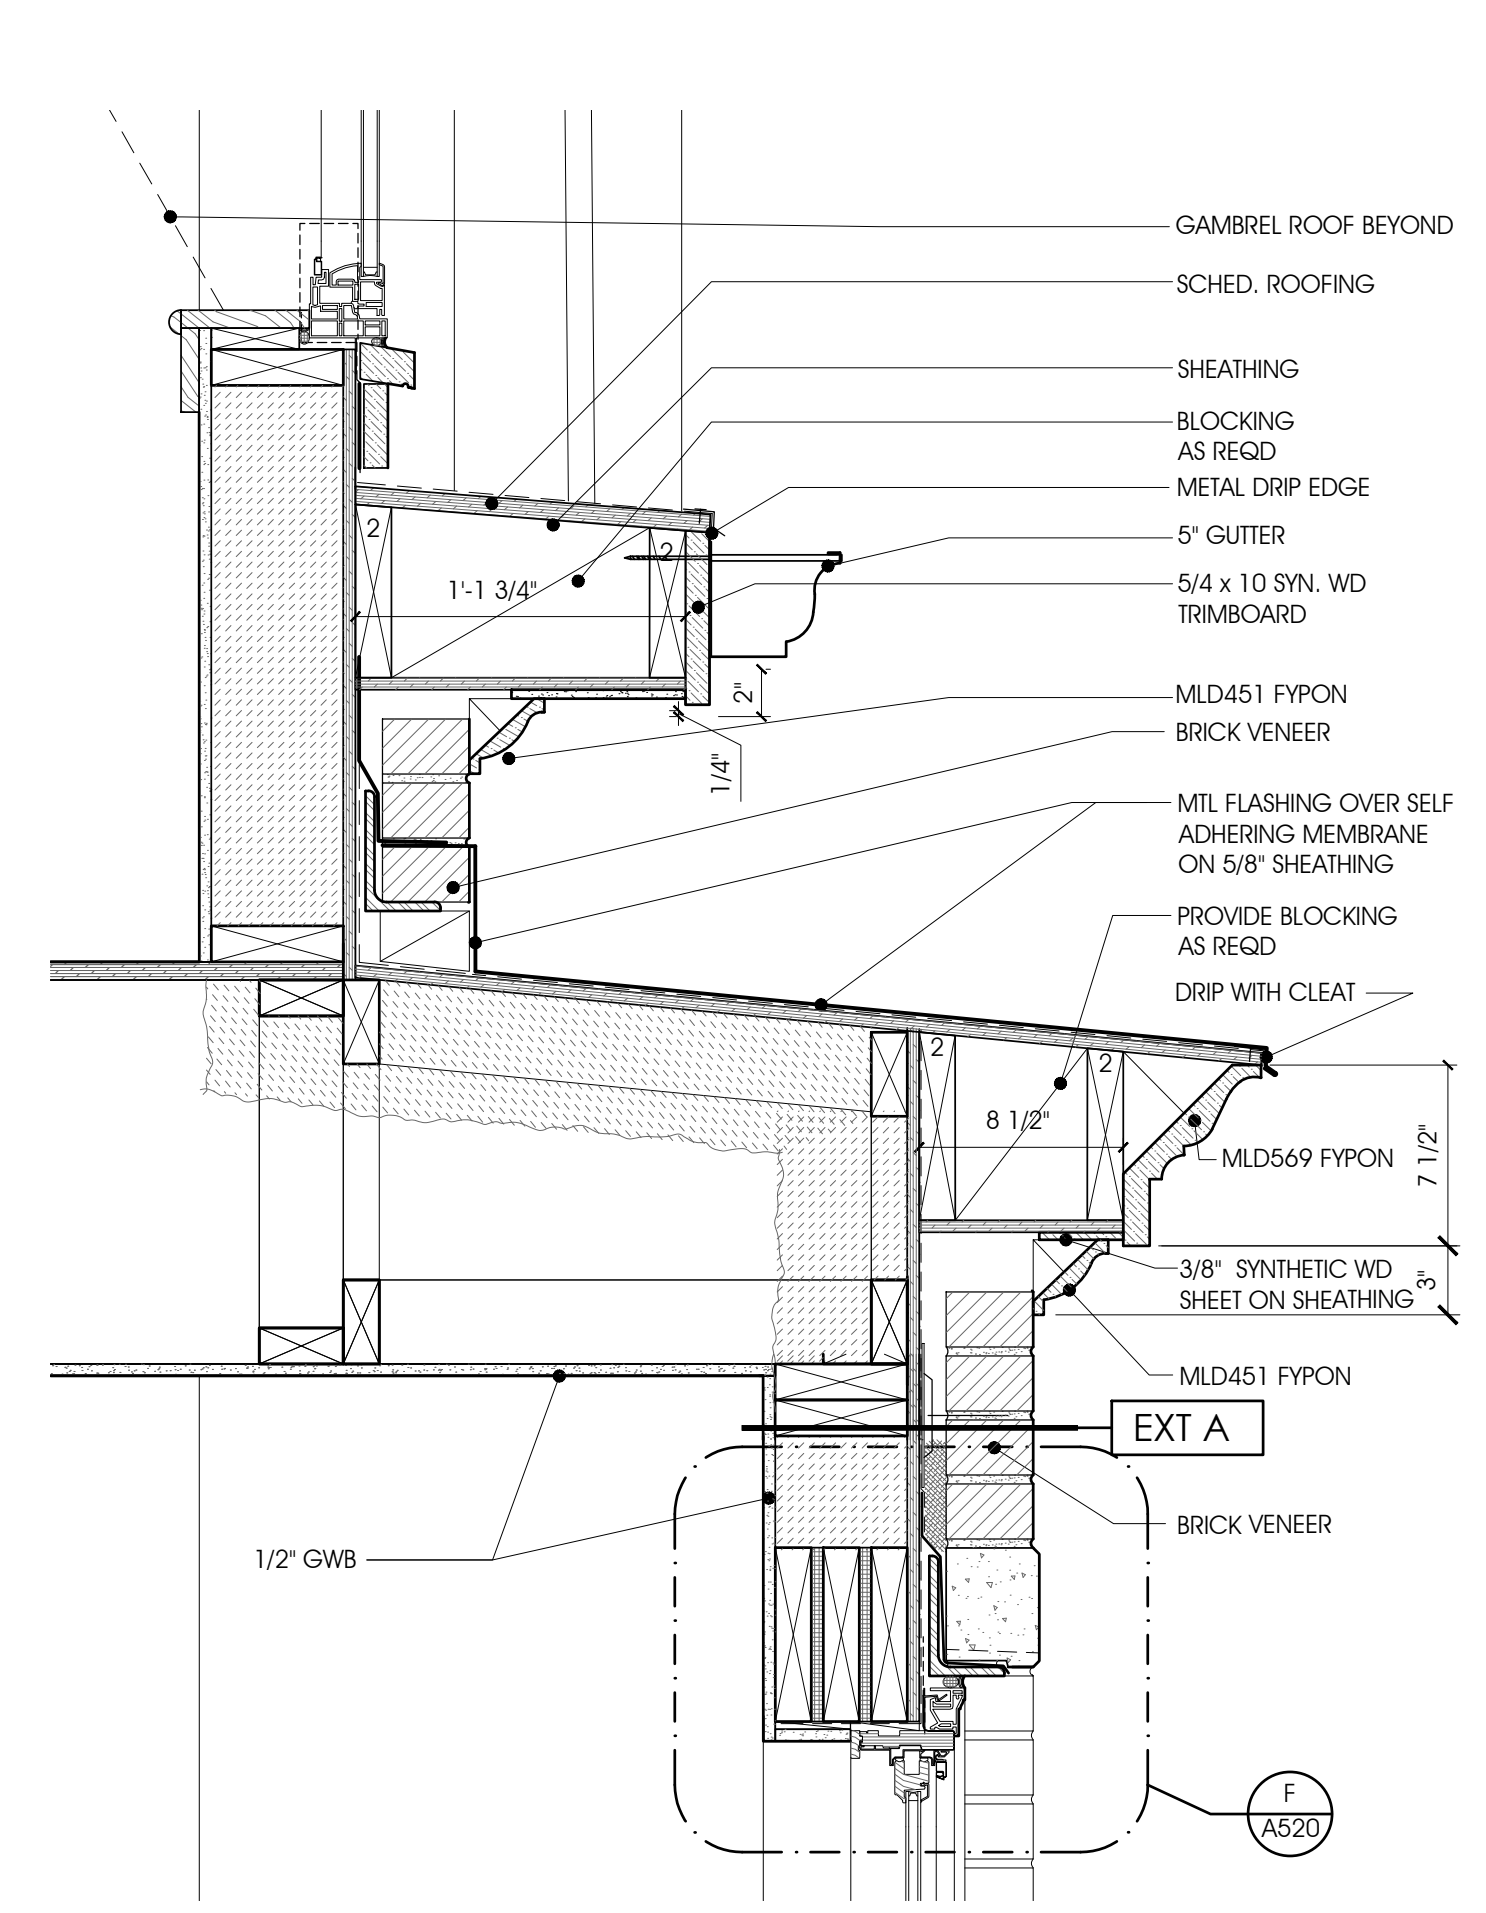

RUST | ORLING
ARCHITECTURE

1215 CAMERON STREET
ALEXANDRIA, VA
22314

T - 703.836.3205
F - 703.548.4779
admin@rustorling.com
www.rustorling.com

CADENCE AT PARK
VIENNA, VIRGINIA

20.014

REVISIONS

DATE	DESCRIPTION

FOR PERMIT
01.08.21

CORNICE DETAILS

SHEET NO.

A510