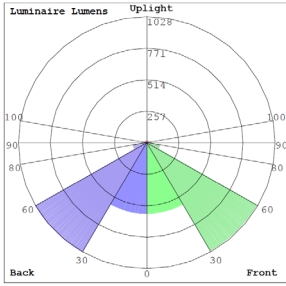

### Lighting:

- Dimming: 0-10V Dimming
- Total Lumens: 3000LM
- Multi CCT, Switch is on bottom of Fixture
- Color Temperatures: 3000K/4000K/5000K
- Color Rendering Index: CRI ≥ 70
- Beam Angle: 103.5°
- Rated life: 70,000 Hrs

### Other Models:

- 25W | 3000LM | GNB-25W-MCT-WH-P

Phone: (877) 805-2252 | Fax: (877) 805-2252  
www.westgatemfg.com |

**Photometrics:** GNB-25W-MCT-BK-P

BUG Rating: B2-U2-G1

**Other Views:**

Side View

Lens View