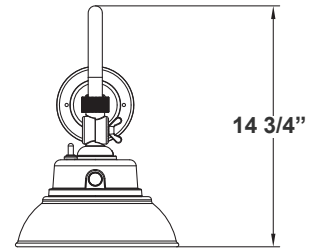

Note: \_\_\_\_\_

Type: \_\_\_\_\_

Avail. Finishes:

10"(W) x 14 3/4"(H) x 20 1/6" (D)

The Dusk to Dawn Gooseneck Light is perfect for many general-purpose outdoor applications. All fixtures are installed with a DC Button photocell.