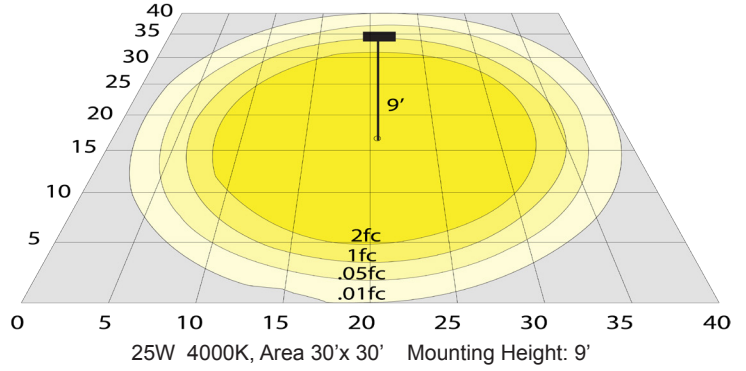

### Lighting:

- Dimming: 0-10V Dimming
- Total Lumens: 3000LM
- Multi CCT, Switch is on bottom of Fixture
- Color Temperatures: 3000K/4000K/5000K
- Color Rendering Index: CRI ≥ 70
- Beam Angle: 103.5°
- Rated life: 70,000 Hrs

### Other Models:

- 25W | 3000LM | GNB-25W-MCT-WH-P

Phone: (877) 805-2252 | Fax: (877) 805-2252  
www.westgatemfg.com |

**Photometrics:** GNB-25W-MCT-BK-P

BUG Rating: B2-U2-G1

**Other Views:**

Side View

Lens View