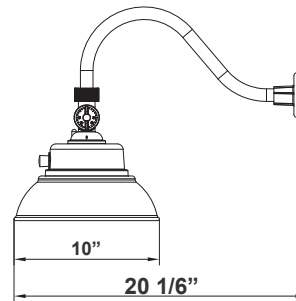

Note: \_\_\_\_\_

Type: \_\_\_\_\_

Avail. Finishes:

10"(W) x 14 3/4"(H) x 20 1/6" (D)

The Dusk to Dawn Gooseneck Light is perfect for many general-purpose outdoor applications. All fixtures are installed with a DC Button photocell.