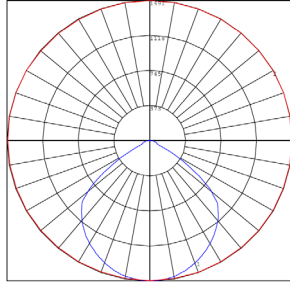

### Other Models:

- 25W | 3000LM | GNB-25W-MCT-WH-P

Phone: (877) 805-2252 | Fax: (877) 805-2252  
www.westgatemfg.com |

**Photometrics:** GNB-25W-MCT-BK-P

BUG Rating: B2-U2-G1

**Other Views:**

Side View

Lens View