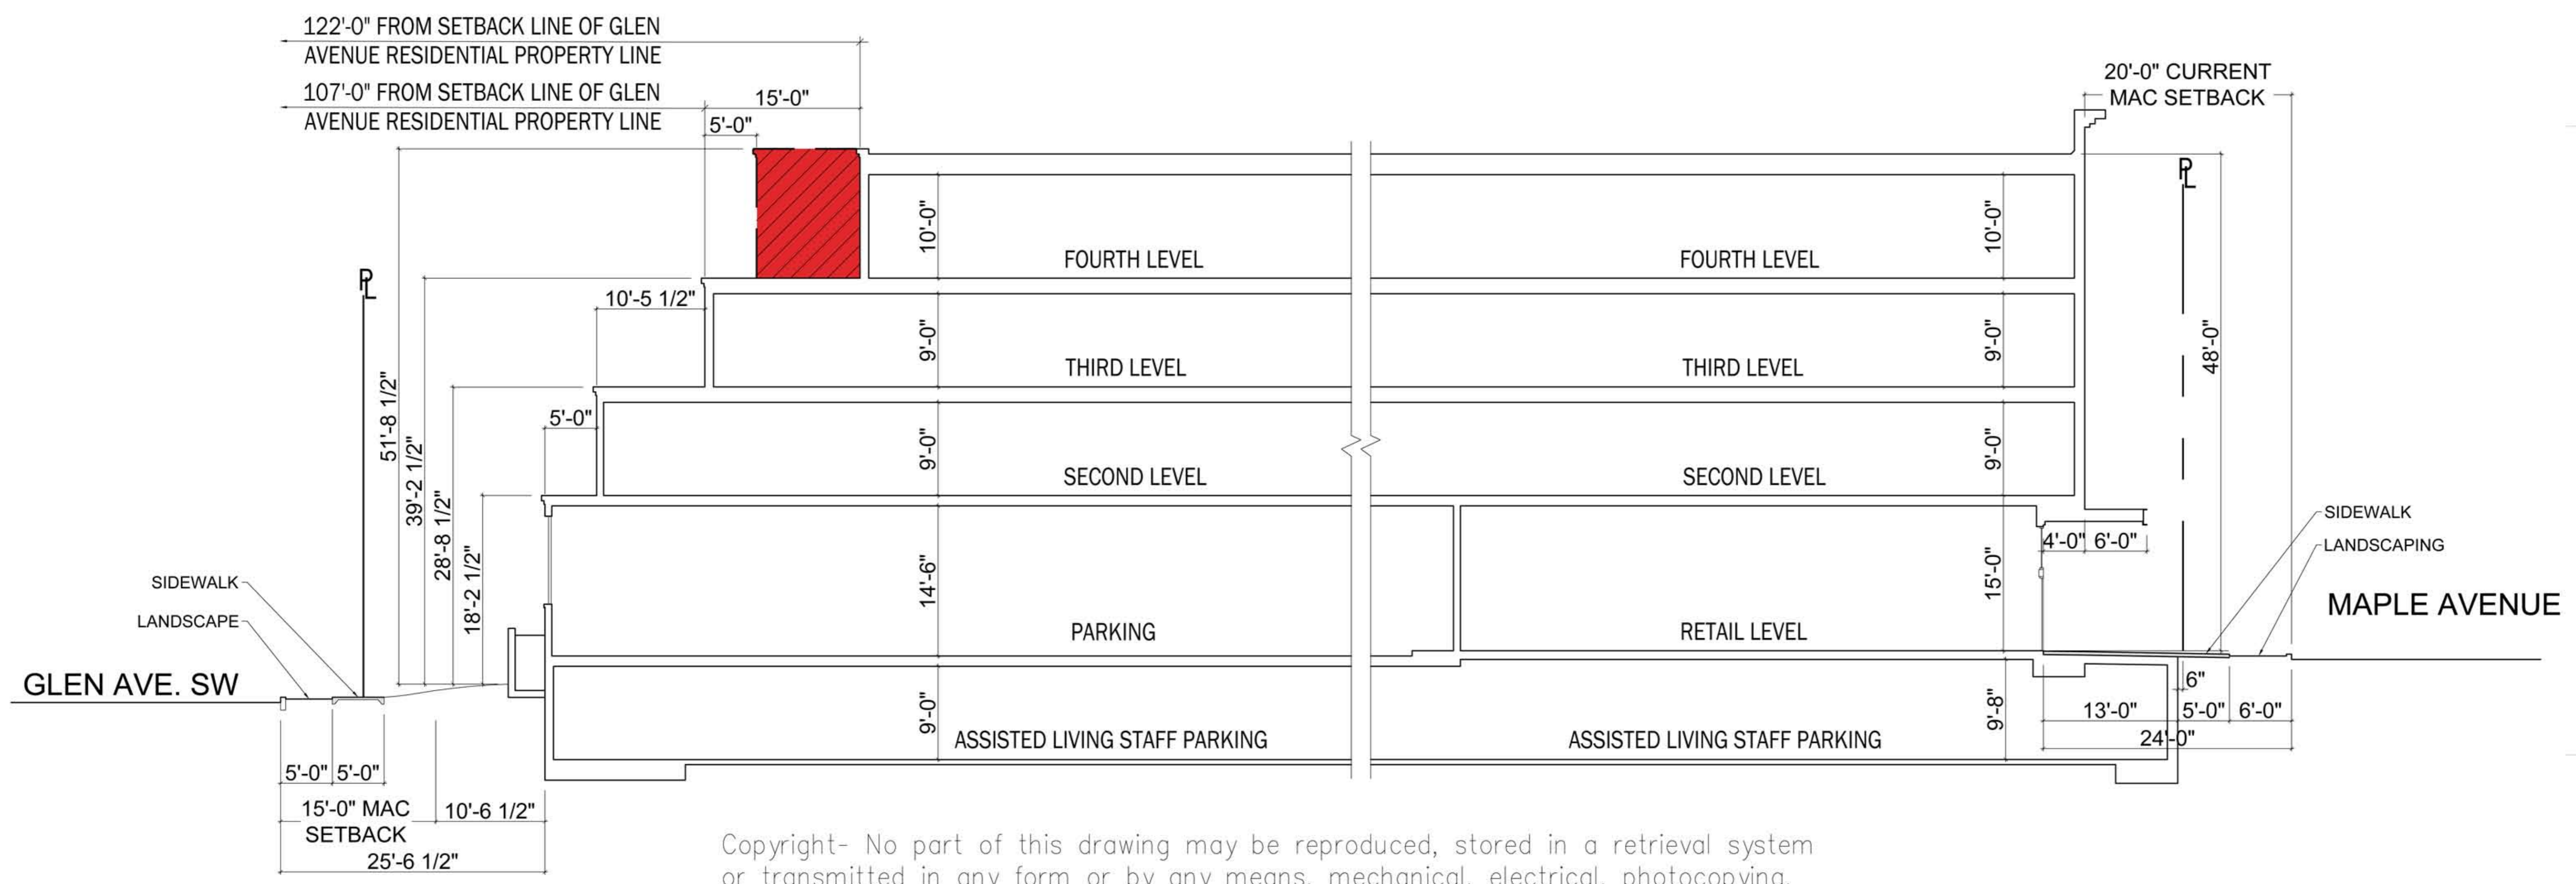

Copyright- No part of this drawing may be reproduced, stored in a retrieval system or transmitted in any form or by any means, mechanical, electrical, photocopying, recording or otherwise without the prior written permission of Kylo Pattana, LLC

Copyright- No part of this drawing may be reproduced, stored in a retrieval system or transmitted in any form or by any means, mechanical, electrical, photocopying, recording or otherwise without the prior written permission of Kylo Pattana, LLC

BUILDING SECTION
380 MAPLE AVENUE
ASSISTED LIVING CENTER
380 MAPLE AVENUE WEST, VIENNA, VIRGINIA 22180