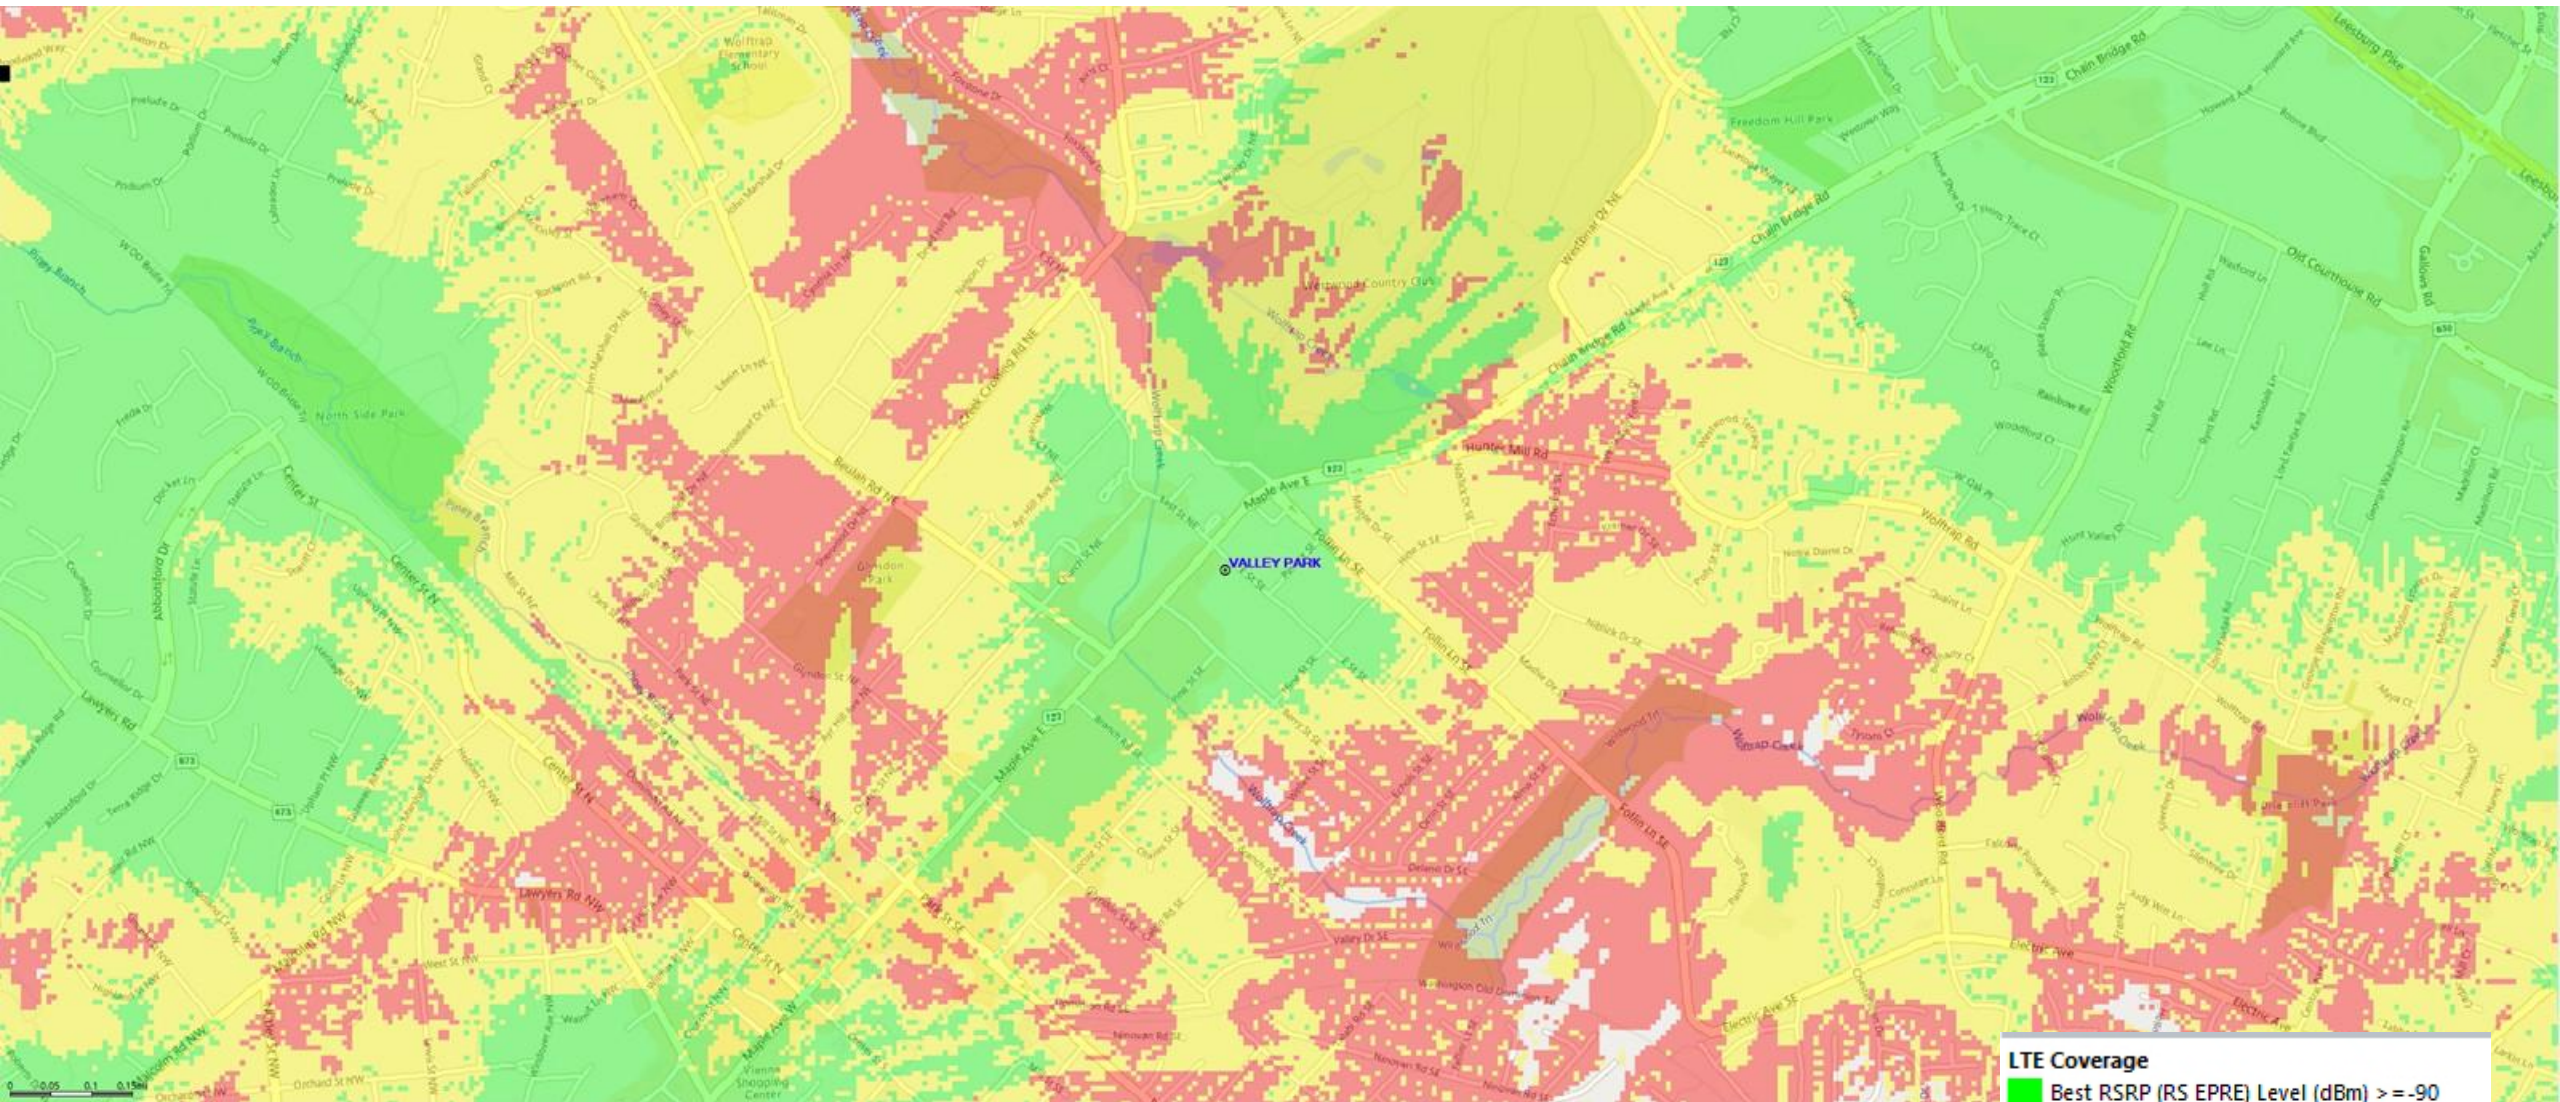

VALLEY PARK FA# 10087362

FAIRFAX County Coverage Plots

Feb 27th, 2026

Existing AT&T Coverage

Plots Generated for LTE 700 system – Band 12 (734-746 MHz)

Proposed AT&T Coverage with Valley Park

LTE Coverage

- Best RSRP (RS EPRE) Level (dBm) ≥ -90
- Best RSRP (RS EPRE) Level (dBm) ≥ -100
- Best RSRP (RS EPRE) Level (dBm) ≥ -105

Plots Generated for LTE 700 system – Band 12 (734-746 MHz)