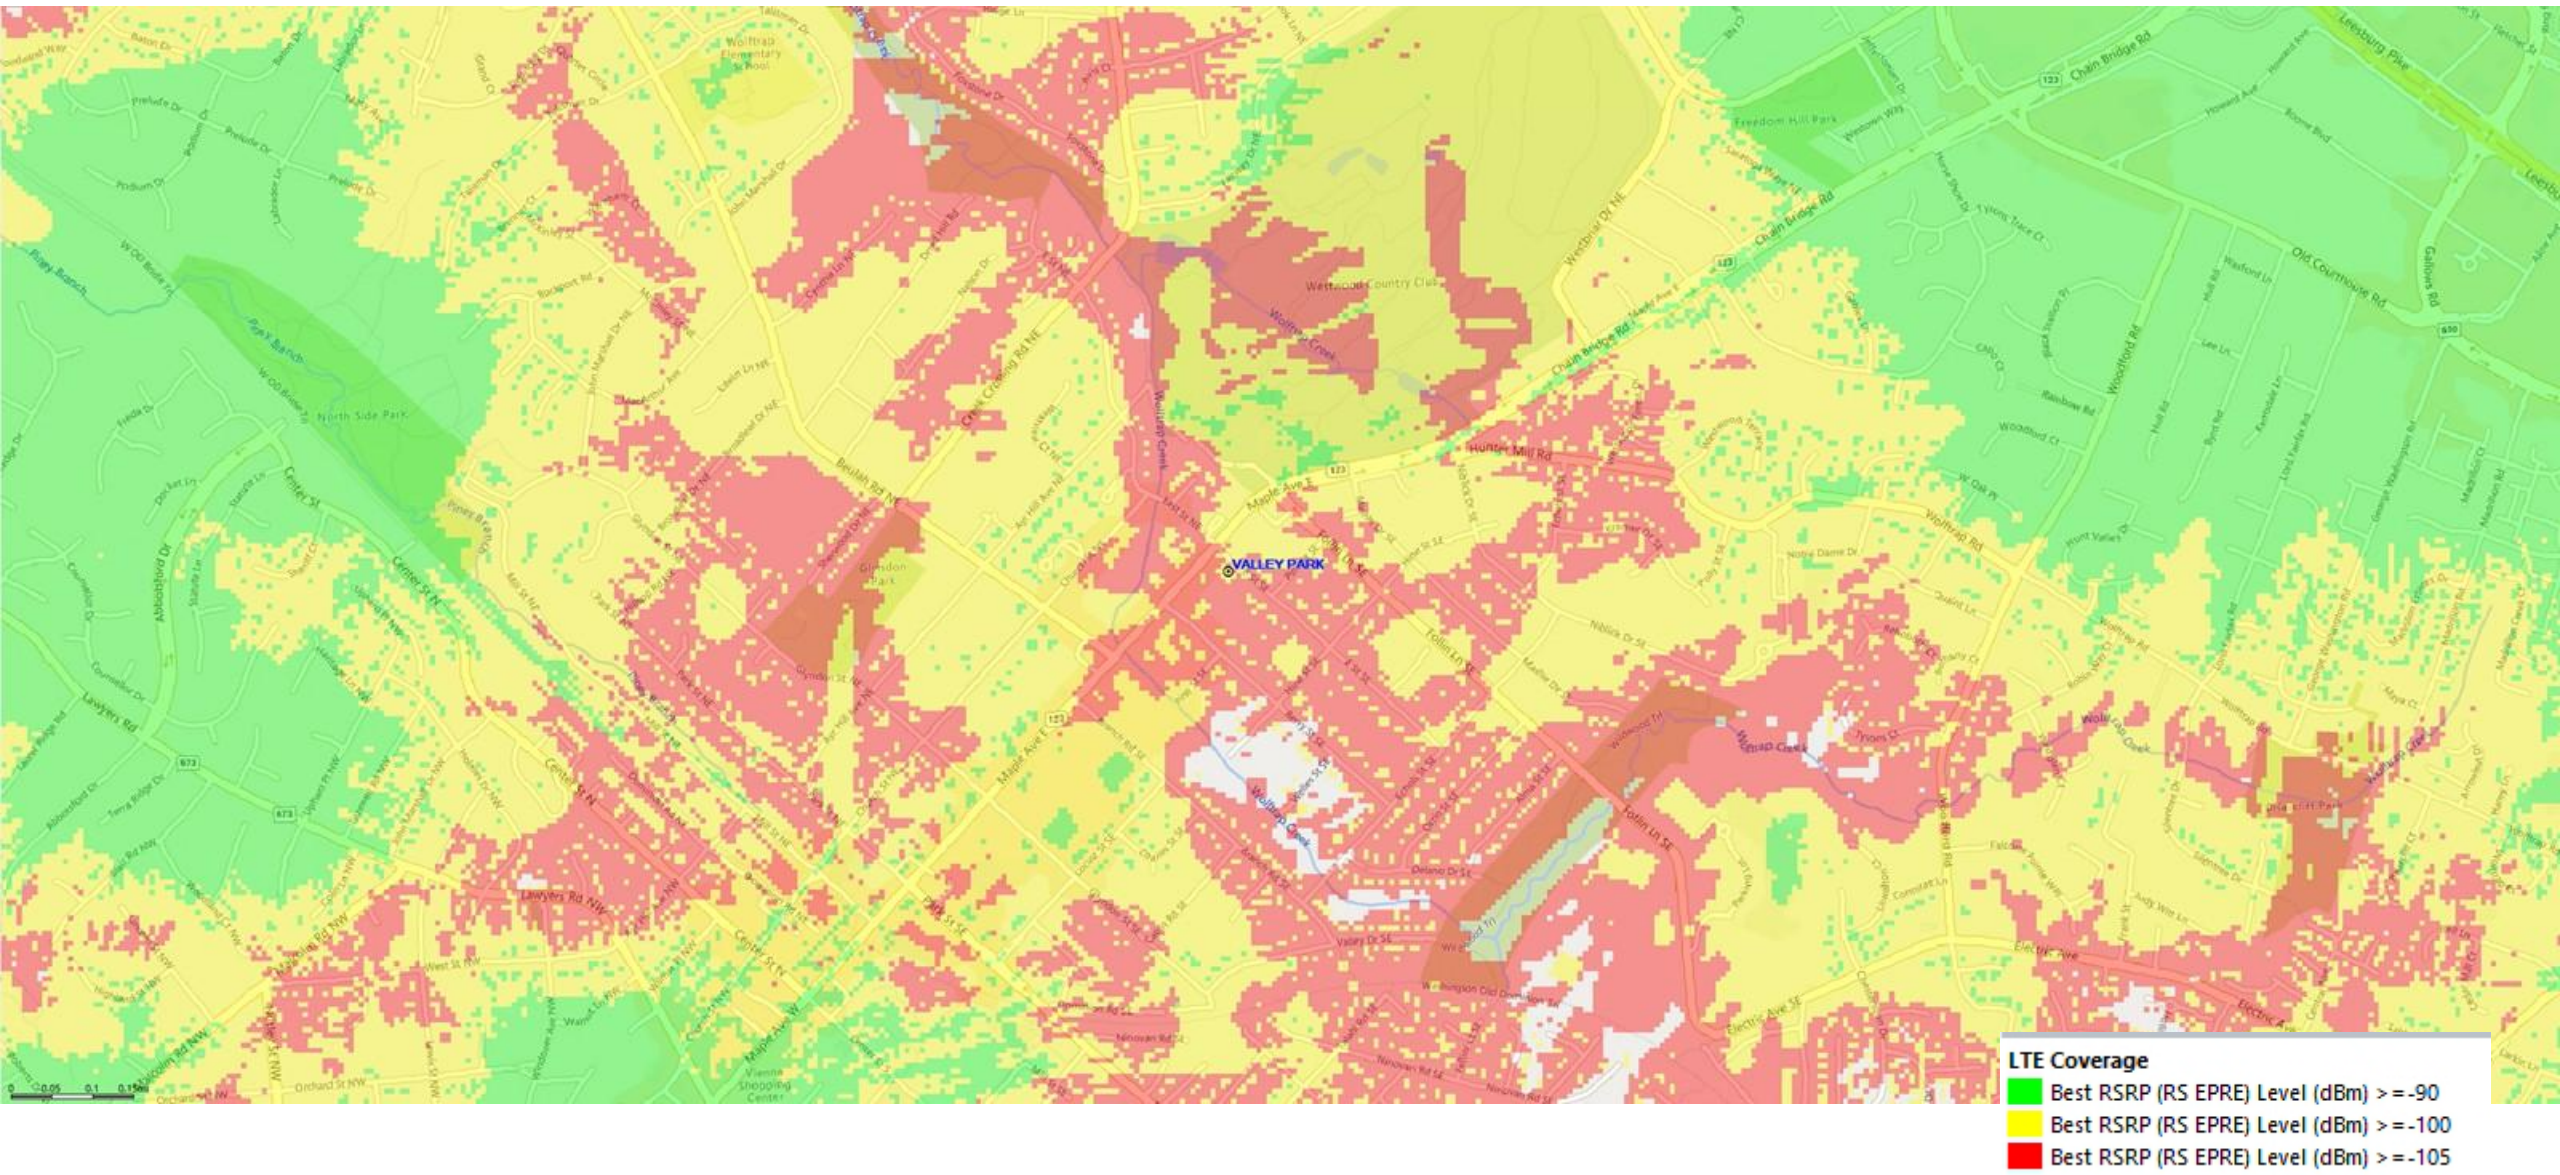

VALLEY PARK FA# 10087362

FAIRFAX County Coverage Plots

Feb 27th, 2026

Existing AT&T Coverage

Plots Generated for LTE 700 system – Band 12 (734-746 MHz)

Proposed AT&T Coverage with Valley Park

LTE Coverage

- Best RSRP (RS EPRE) Level (dBm) ≥ -90
- Best RSRP (RS EPRE) Level (dBm) ≥ -100
- Best RSRP (RS EPRE) Level (dBm) ≥ -105

Plots Generated for LTE 700 system – Band 12 (734-746 MHz)