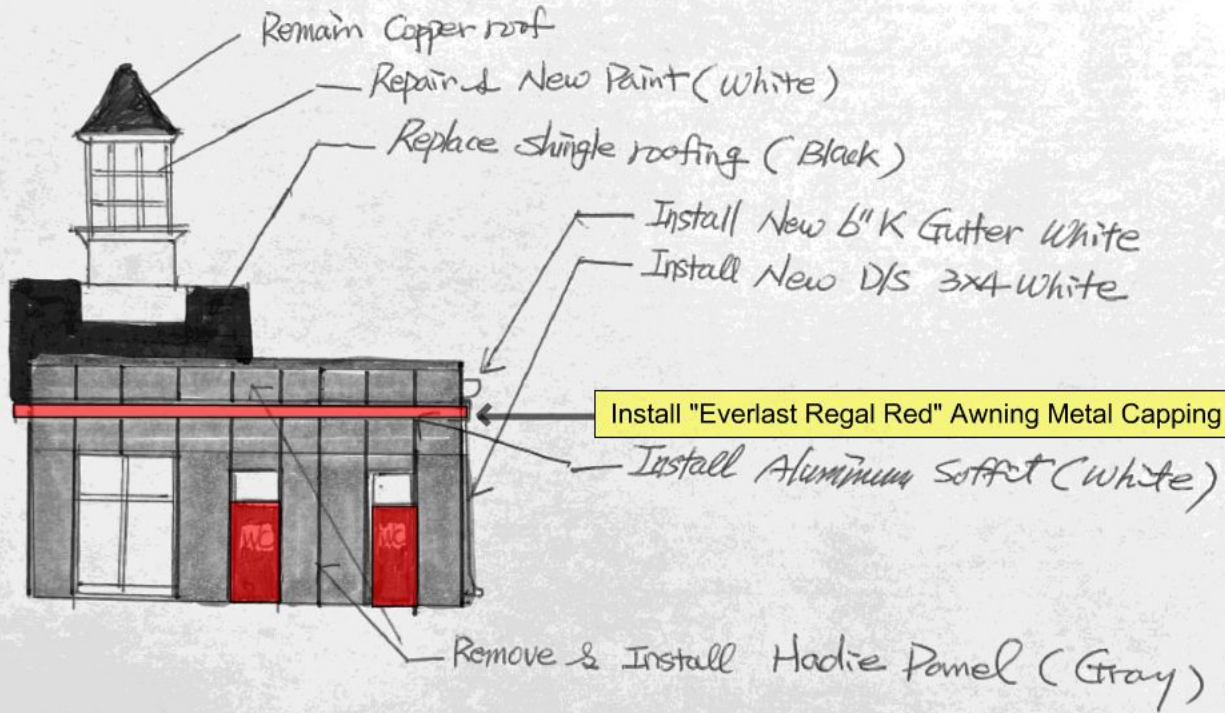

410 Maple Ave., E.
Vienna VA
Gas Station
3/32

South

410 Maple Ave.,
Vienna VA
Gas Station

3/32

East

West

Install "Everlast Regal Red" Awning Metal Capping

410 Maple Ave., E.
Vienna VA