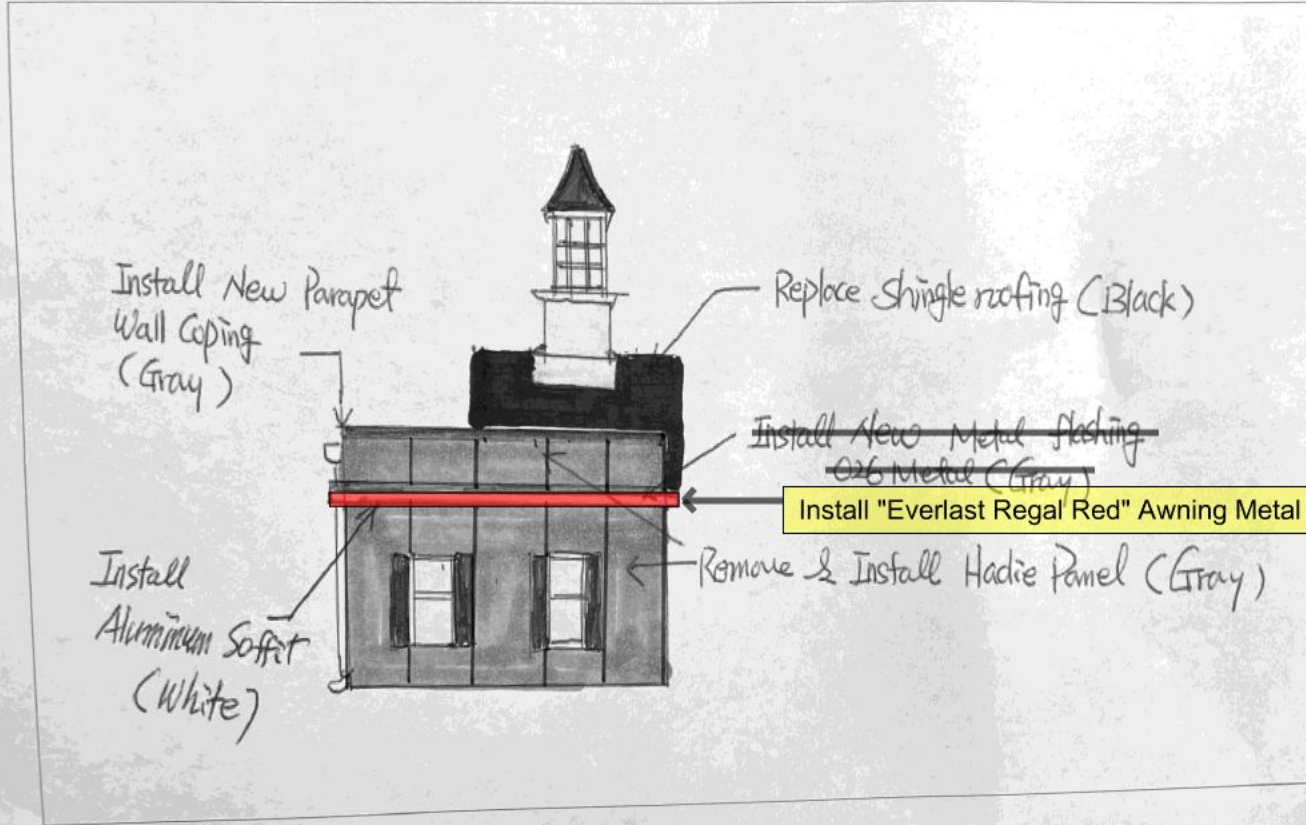

410 Maple Ave., E.
Vienna VA
Gas Station
3/32

South

410 Maple Ave.,
Vienna VA
Gas Station

3/32

East

West

Install "Everlast Regal Red" Awning Metal Capping

410 Maple Ave., E.
Vienna VA