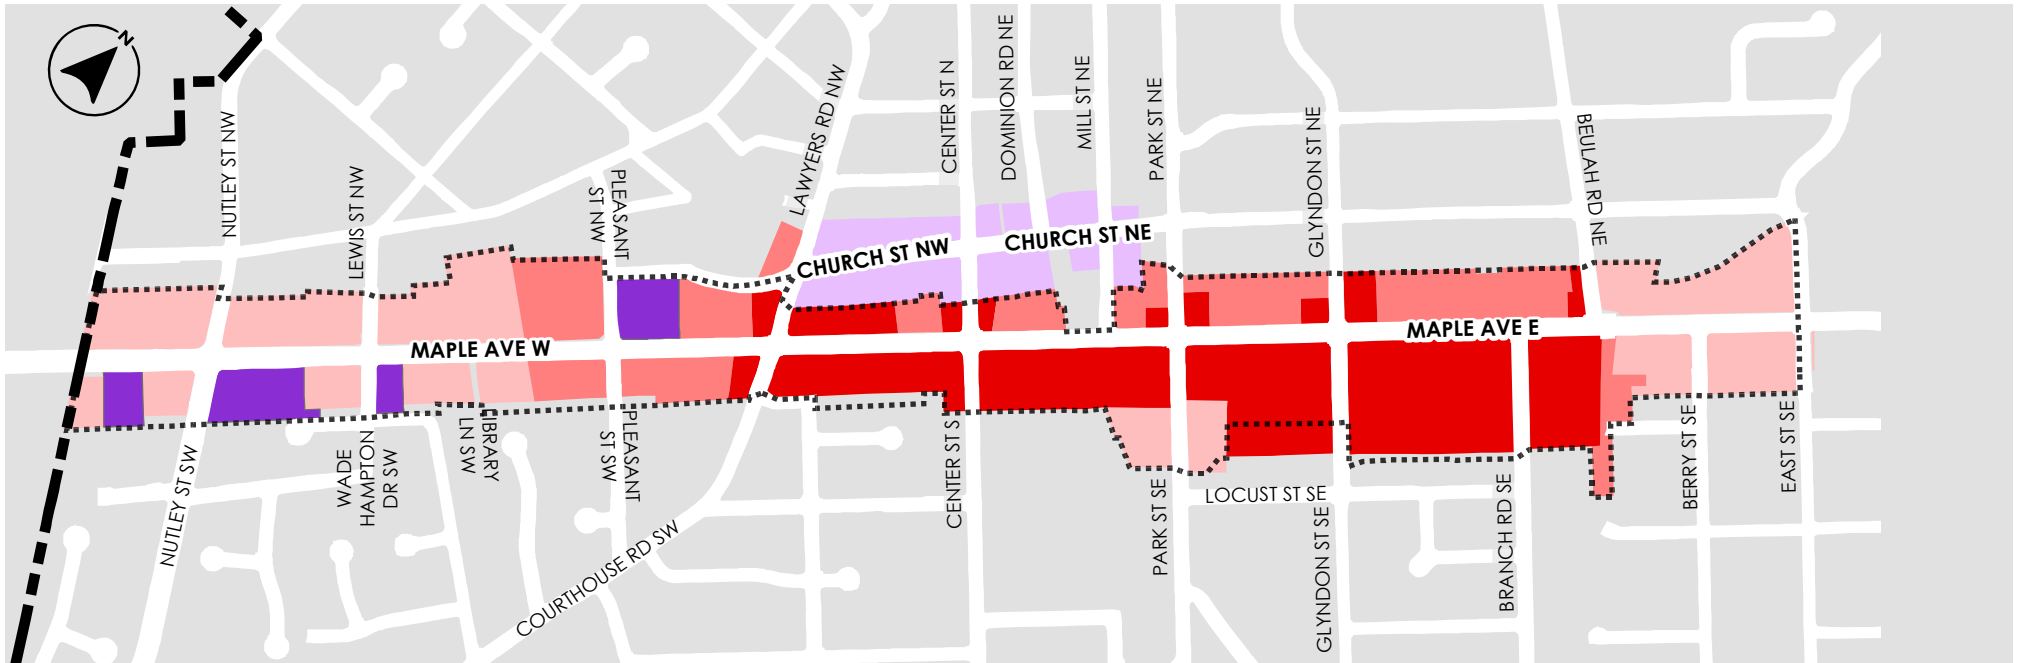

MAPLE AVENUE COMMERCIAL (MAC) ZONE MAP - CURRENT

	Town of Vienna Boundary		C-1 Local Commercial		C-1B Pedestrian Commercial
	Current MAC Boundary		C-1A Special Commercial		MAC Maple Avenue Commercial
			C-2 General Commercial		Other

1 inch = 900 Feet

MAPLE AVENUE COMMERCIAL (MAC) ZONE MAP - OPTION 1

MAPLE AVENUE COMMERCIAL (MAC) ZONE MAP - OPTION 2