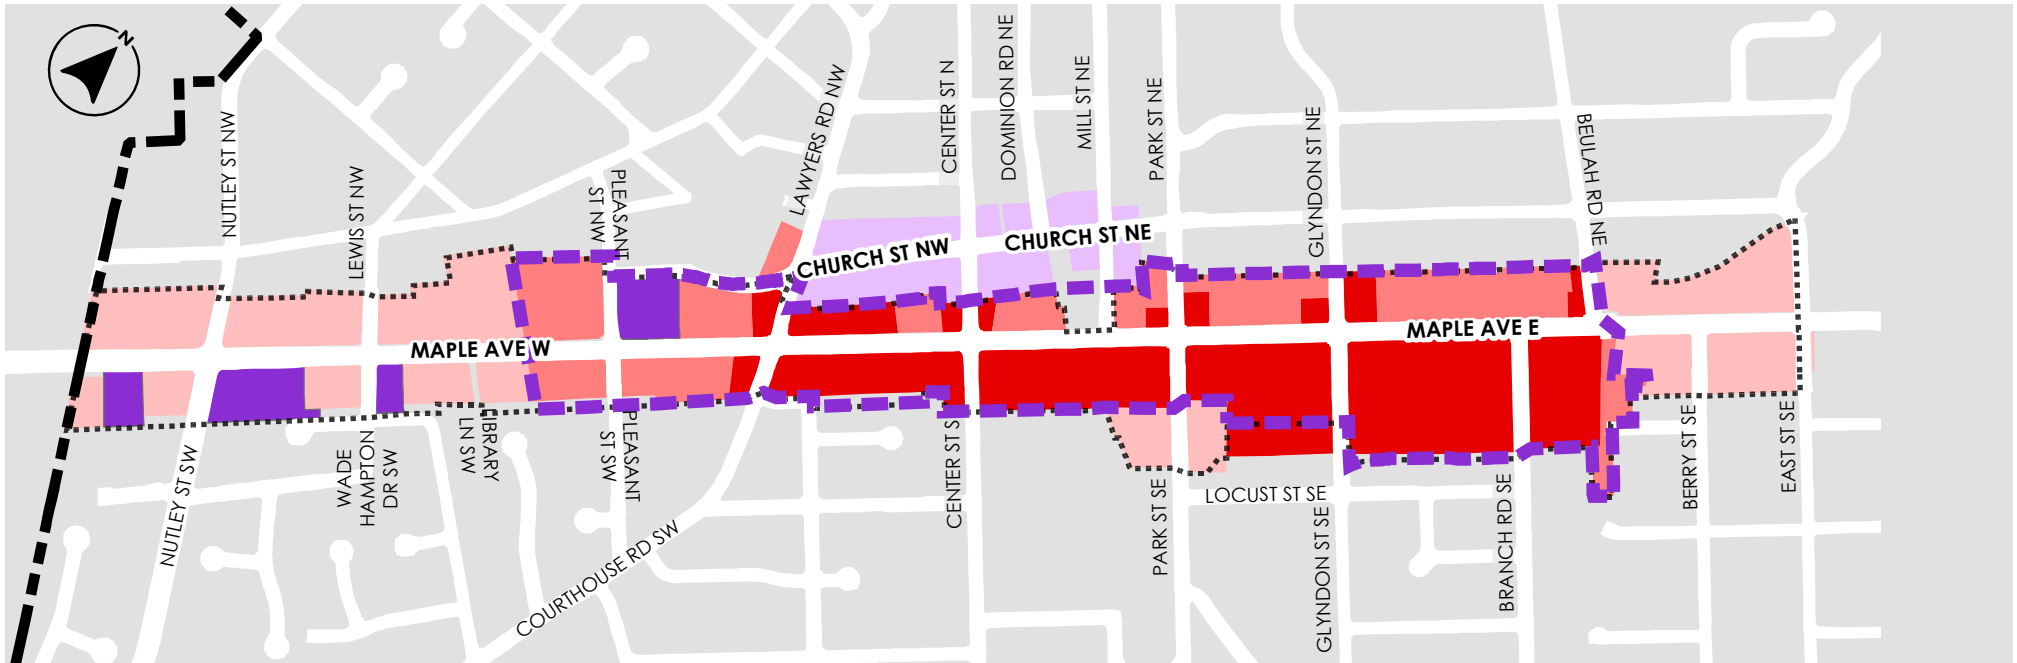

MAPLE AVENUE COMMERCIAL (MAC) ZONE MAP - CURRENT

	Town of Vienna Boundary		C-1 Local Commercial		C-1B Pedestrian Commercial
	Current MAC Boundary		C-1A Special Commercial		MAC Maple Avenue Commercial
			C-2 General Commercial		Other

1 inch = 900 Feet

MAPLE AVENUE COMMERCIAL (MAC) ZONE MAP - OPTION 1

MAPLE AVENUE COMMERCIAL (MAC) ZONE MAP - OPTION 2