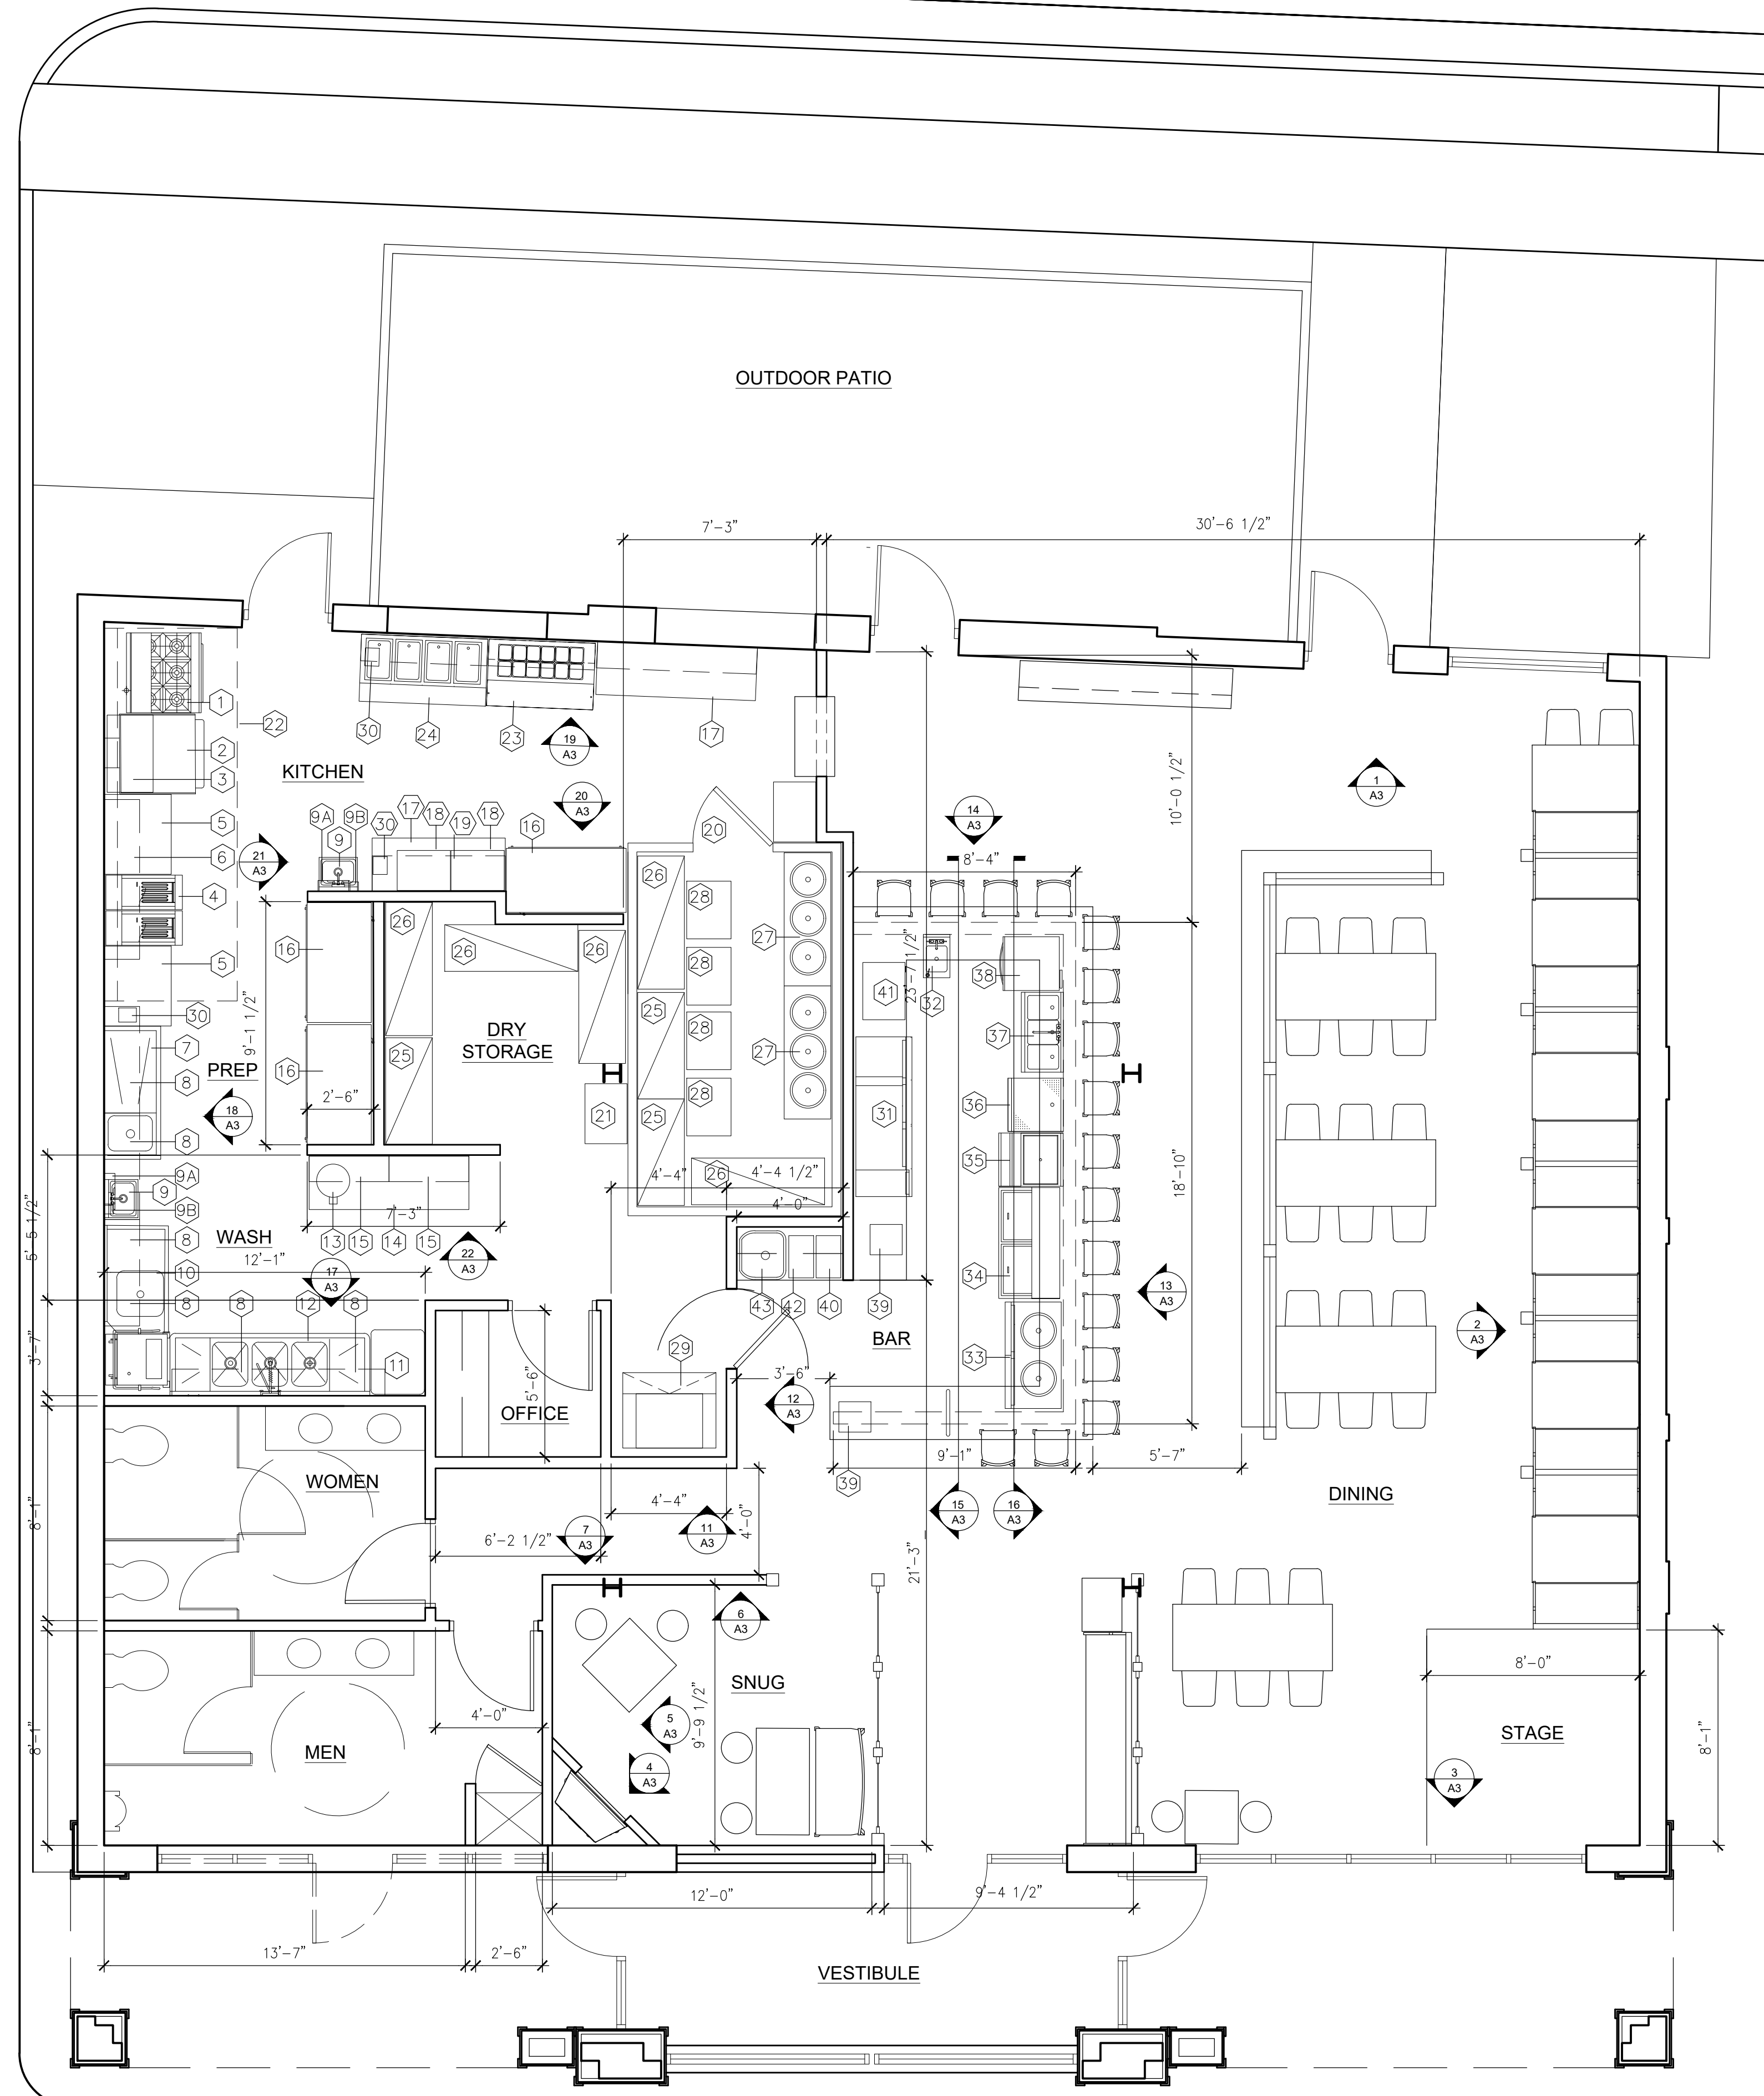

DATE: 2-3-2020

JOB NUMBER: 2019.14

SCALE: SHOWN

DRAWN BY: LB

CHECK BY: TK

REVISIONS:

FLOOR PLAN

HAWK & GRIFFIN PUB
405 MAPLE AVENUE WEST, VIENNA, VIRGINIA