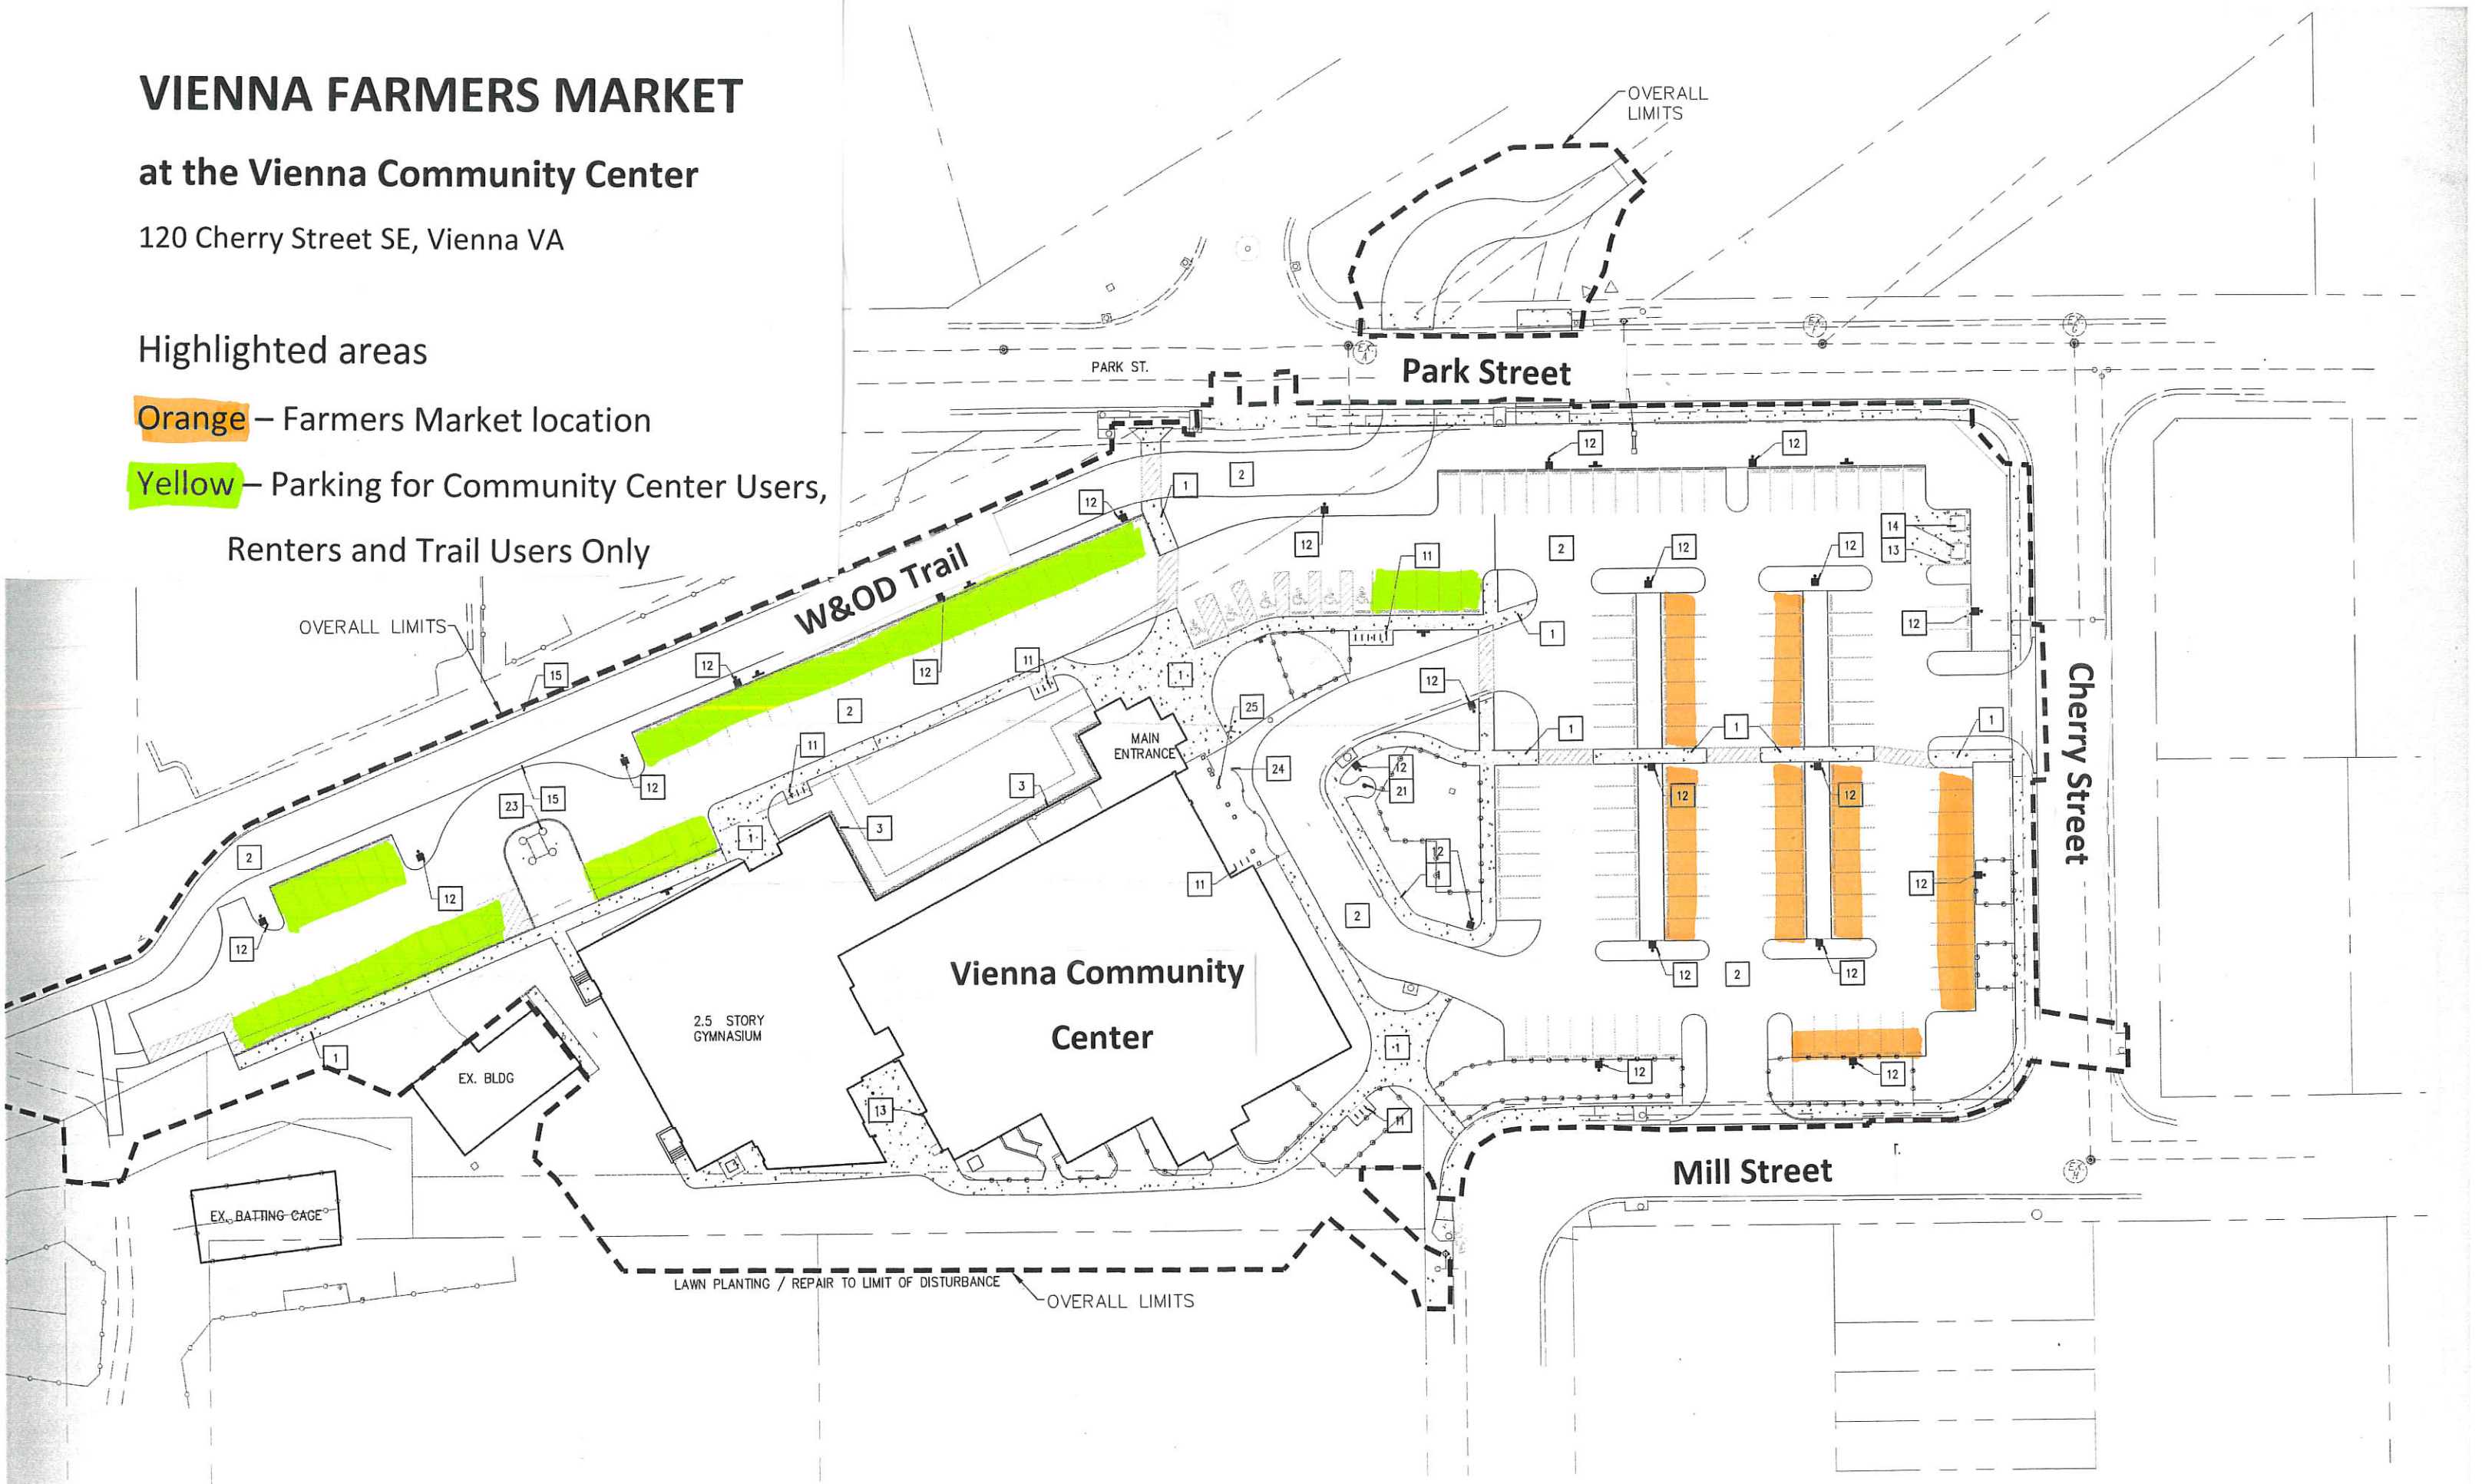

# VIENNA FARMERS MARKET

at the Vienna Community Center

120 Cherry Street SE, Vienna VA

Highlighted areas

**Orange** – Farmers Market location

**Yellow** – Parking for Community Center Users, Renters and Trail Users Only

SEE CIVIL PLANS  
CIVIL PLANS

- 11 BIKE RACK
- 12 LIGHT FIXTURE - SEE CIVIL PLANS
- 21 EXISTING FLAGPOLE TO REMAIN
- 22 EXISTING SIGNAGE TO REMAIN
- 23 EXISTING TRANSMISSION TOWER TO REMAIN

0' 15' 30' 60'  
Scale: 1"=30'