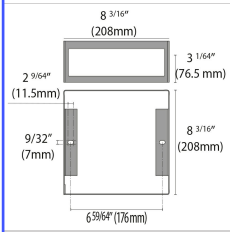

MIMIK 20

310445
Customising ring / Facade Accessory
Iron gray

TYPE EXW1 (QTY-2)

Type IV Optic
50% Output